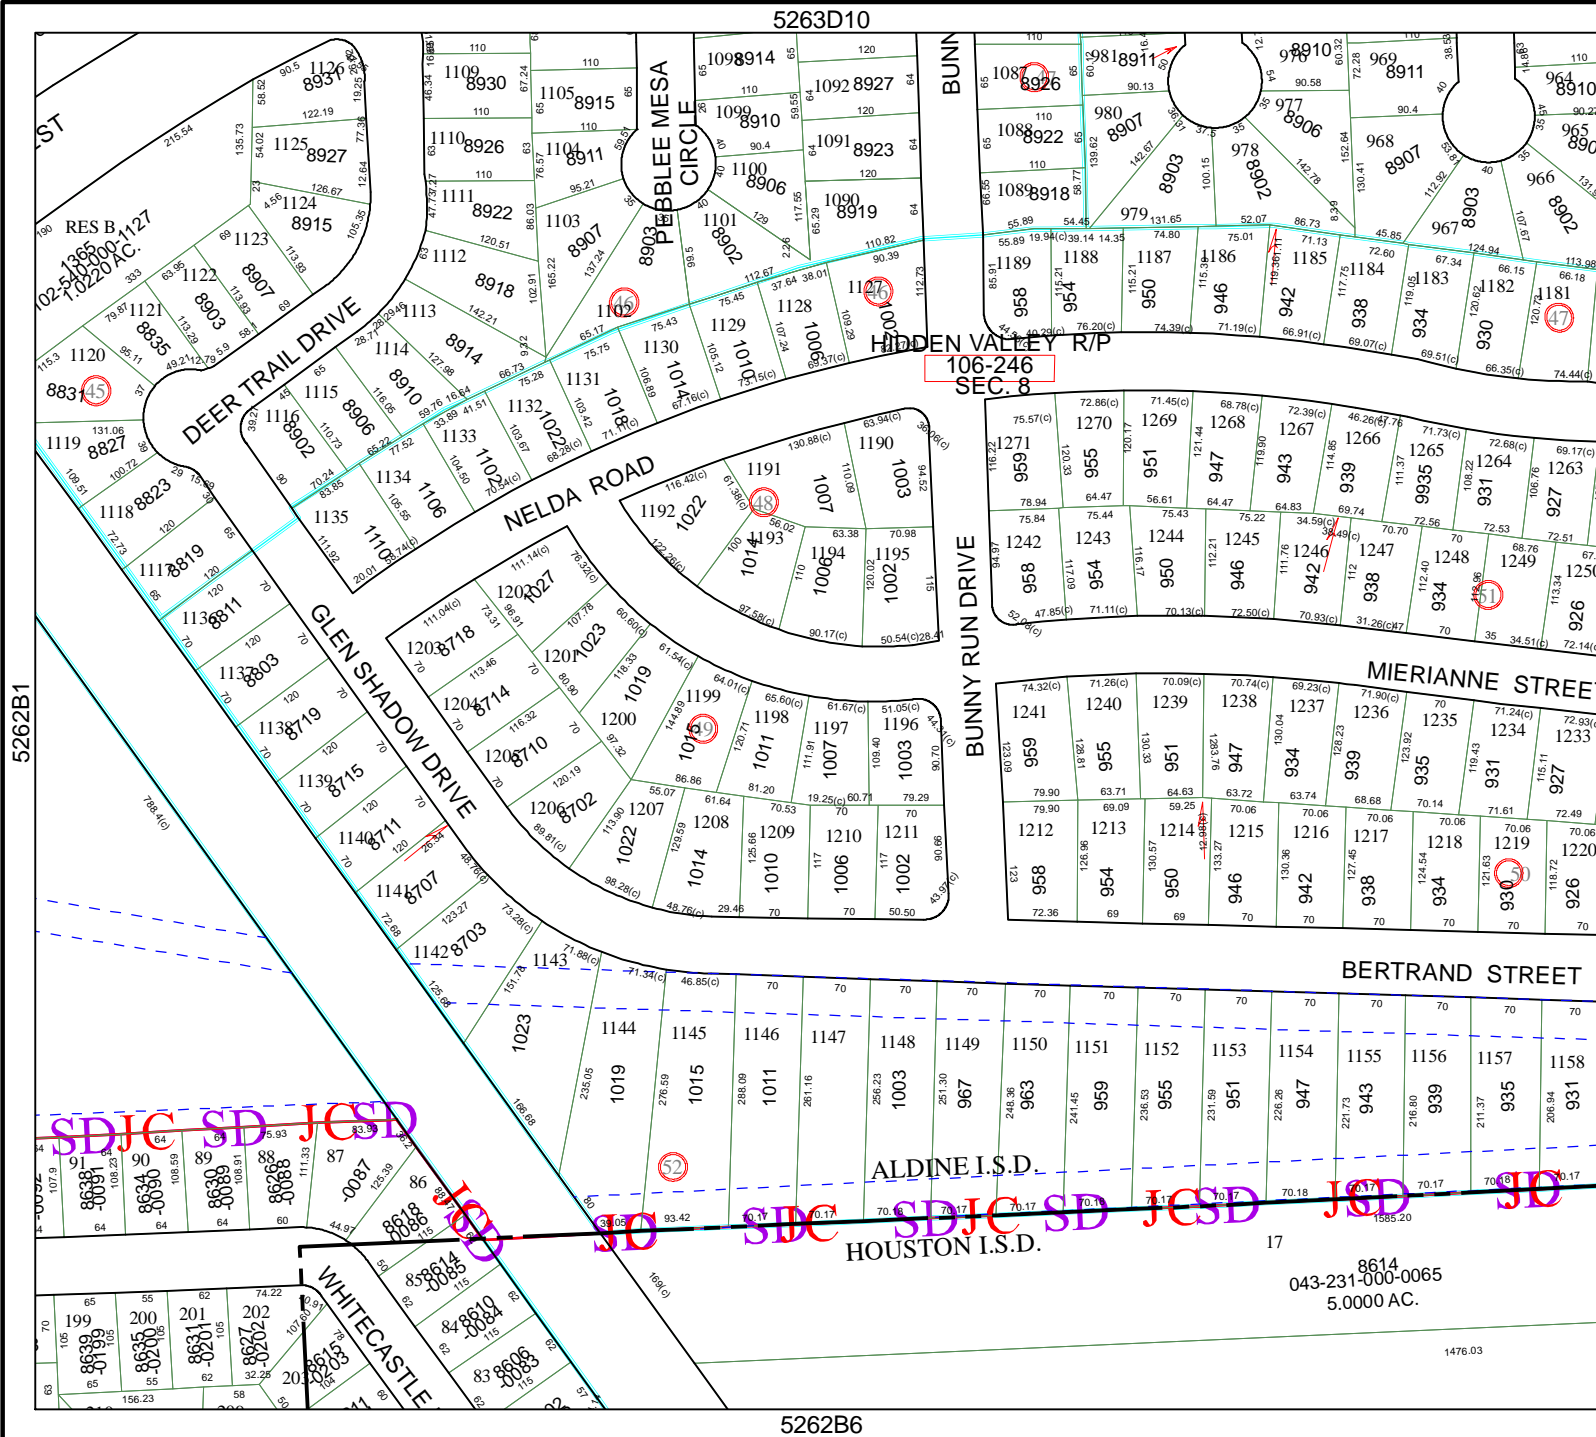

# Harris County Appraisal District

0 100 200  
**PUBLICATION DATE:**  
 8/15/2011

Geospatial or map data maintained by the Harris County Appraisal District is for informational purposes and may not have been prepared for or be suitable for legal, engineering, or surveying purposes. It does not represent an on-the-ground survey and only represents the approximate location of property boundaries.

**MAP LOCATION**

## FACET 5262B

1	2	3	4
5	6	7	8
9	10	11	12

5262B6

17  
 043-231-000-0065  
 5.0000 AC.