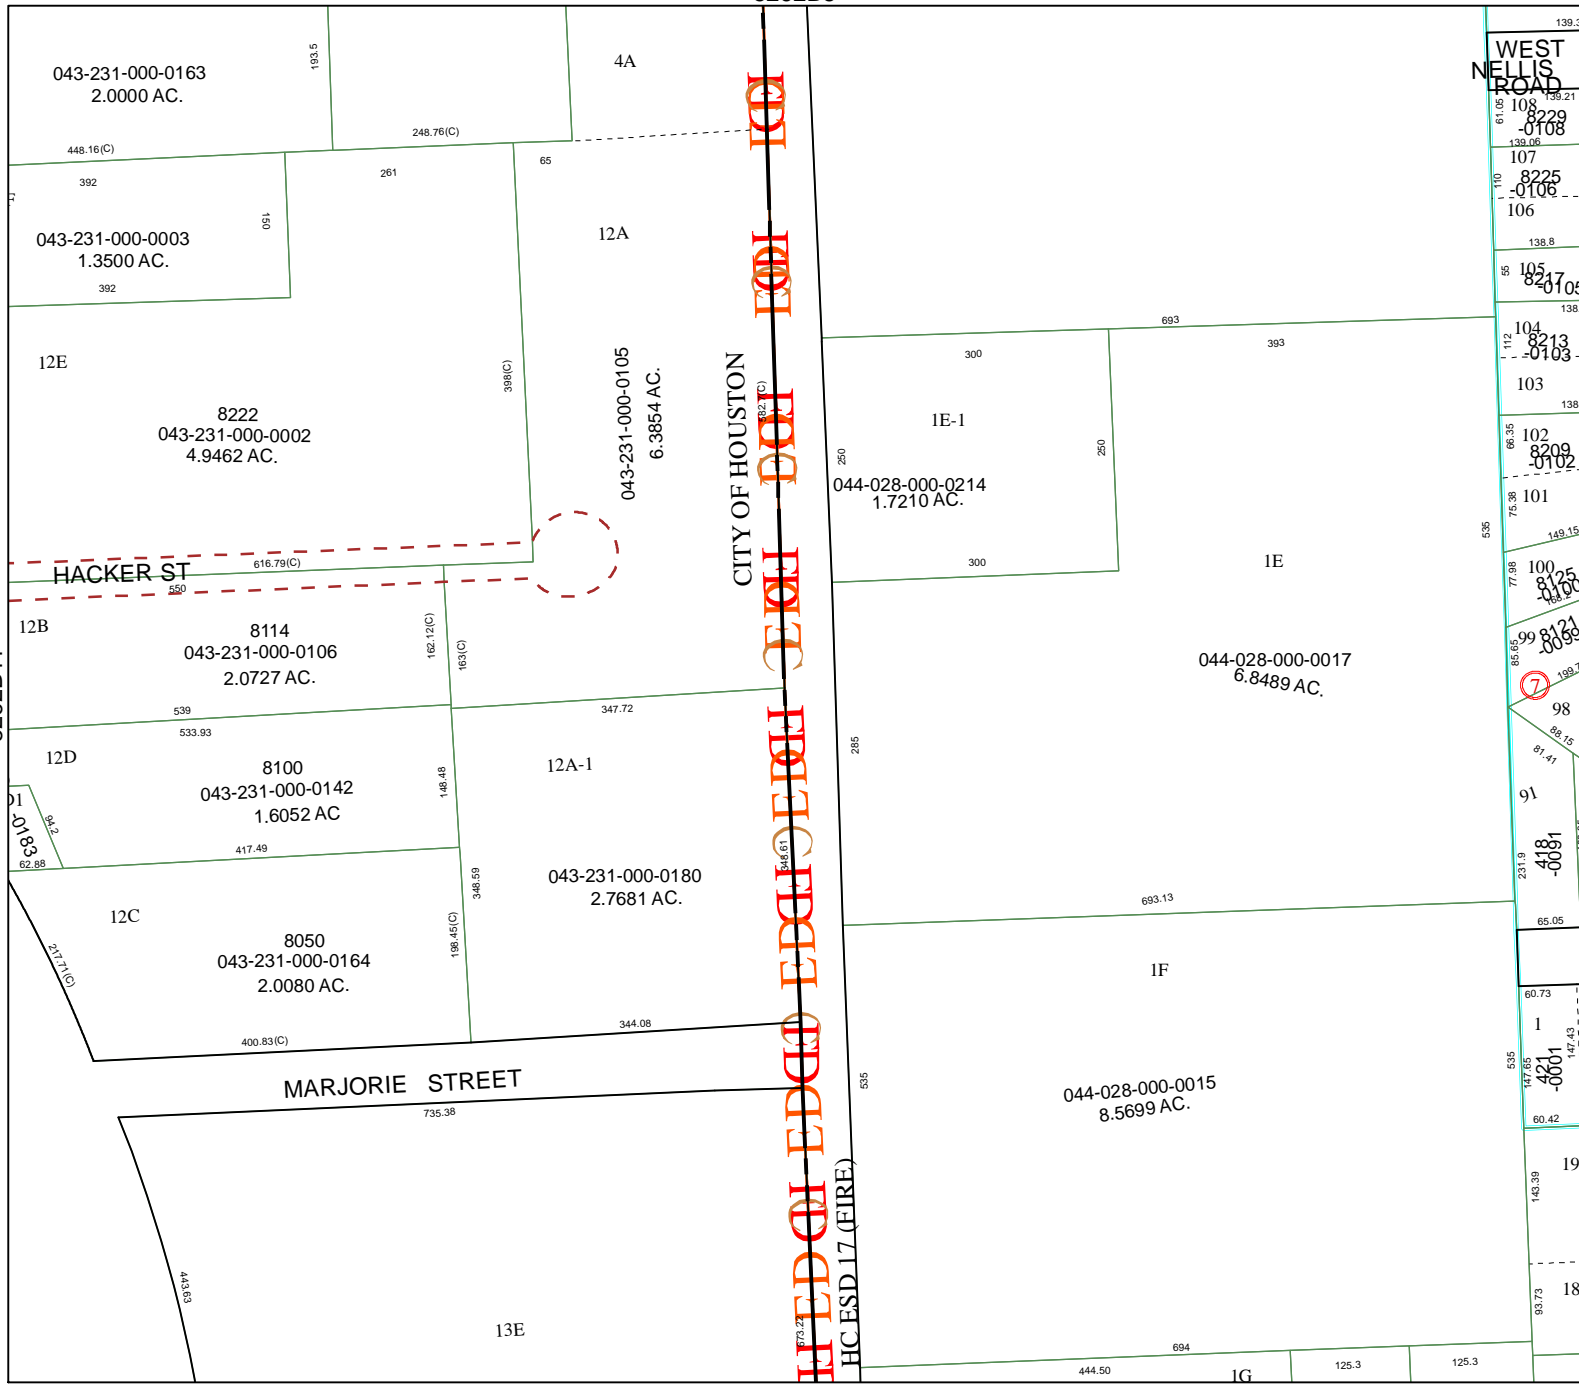

5262B8

5262D4

CITY OF HOUSTON  
HCESD 17 (FIRE)

# Harris County Appraisal District

PUBLICATION DATE:  
12/27/2011

Geospatial or map data maintained by the Harris County Appraisal District is for informational purposes and may not have been prepared for or be suitable for legal, engineering, or surveying purposes. It does not represent an on-the-ground survey and only represents the approximate location of property boundaries.

### MAP LOCATION

# FACET 5262B

1	2	3	4
5	6	7	8
9	10	11	12