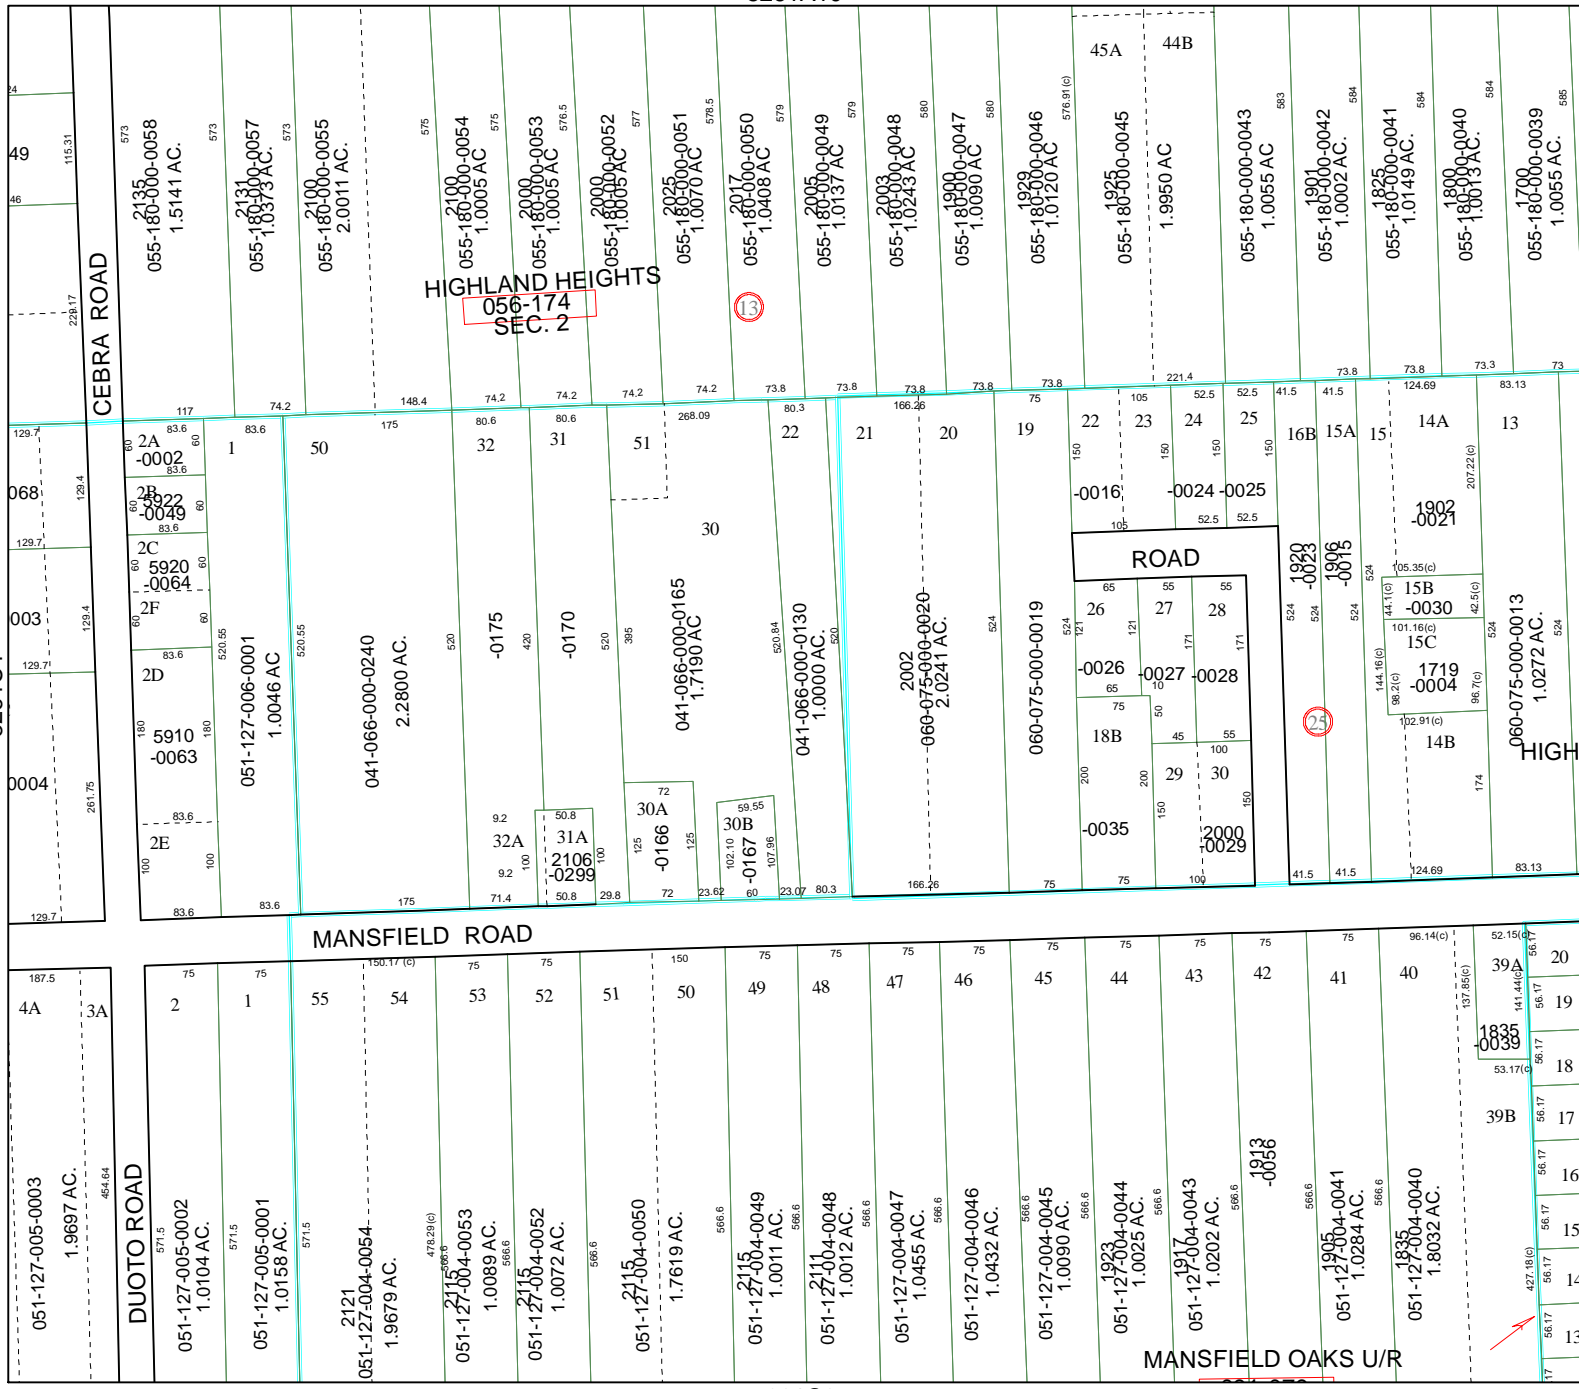

5261A10

5261C1

5261C6

Harris County Appraisal District

PUBLICATION DATE:
8/15/2011

Geospatial or map data maintained by the Harris County Appraisal District is for informational purposes and may not have been prepared for or be suitable for legal, engineering, or surveying purposes. It does not represent an on-the-ground survey and only represents the approximate location of property boundaries.

MAP LOCATION

FACET 5261C

1	2	3	4
5	6	7	8
9	10	11	12