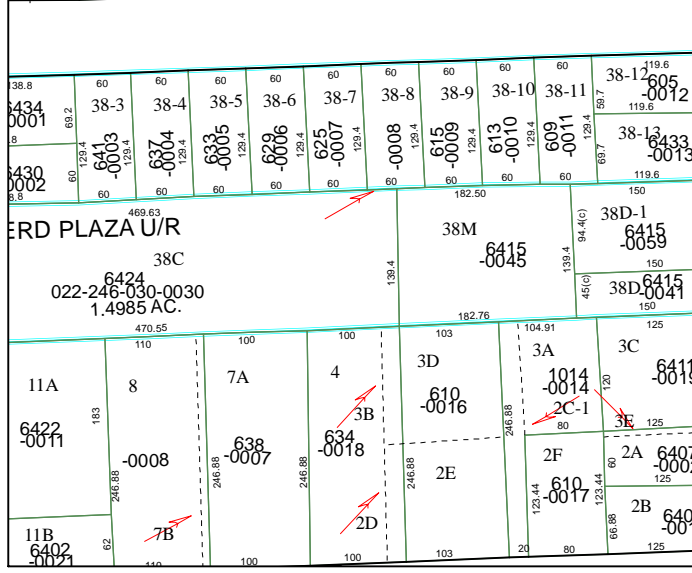

5261B4

022-246-00018.02717

Harris County Appraisal District

0 100 200

PUBLICATION DATE: 1/14/2012

Geospatial or map data maintained by the Harris County Appraisal District is for informational purposes and may not be suitable for legal, engineering, or surveying purposes. It does not represent an on-the-ground survey and only represents the approximate location of property boundaries.

MAP LOCATION

FACET 5261B

1	2	3	4
5	6	7	8
9	10	11	12

5261B12

5261B7

5361A5