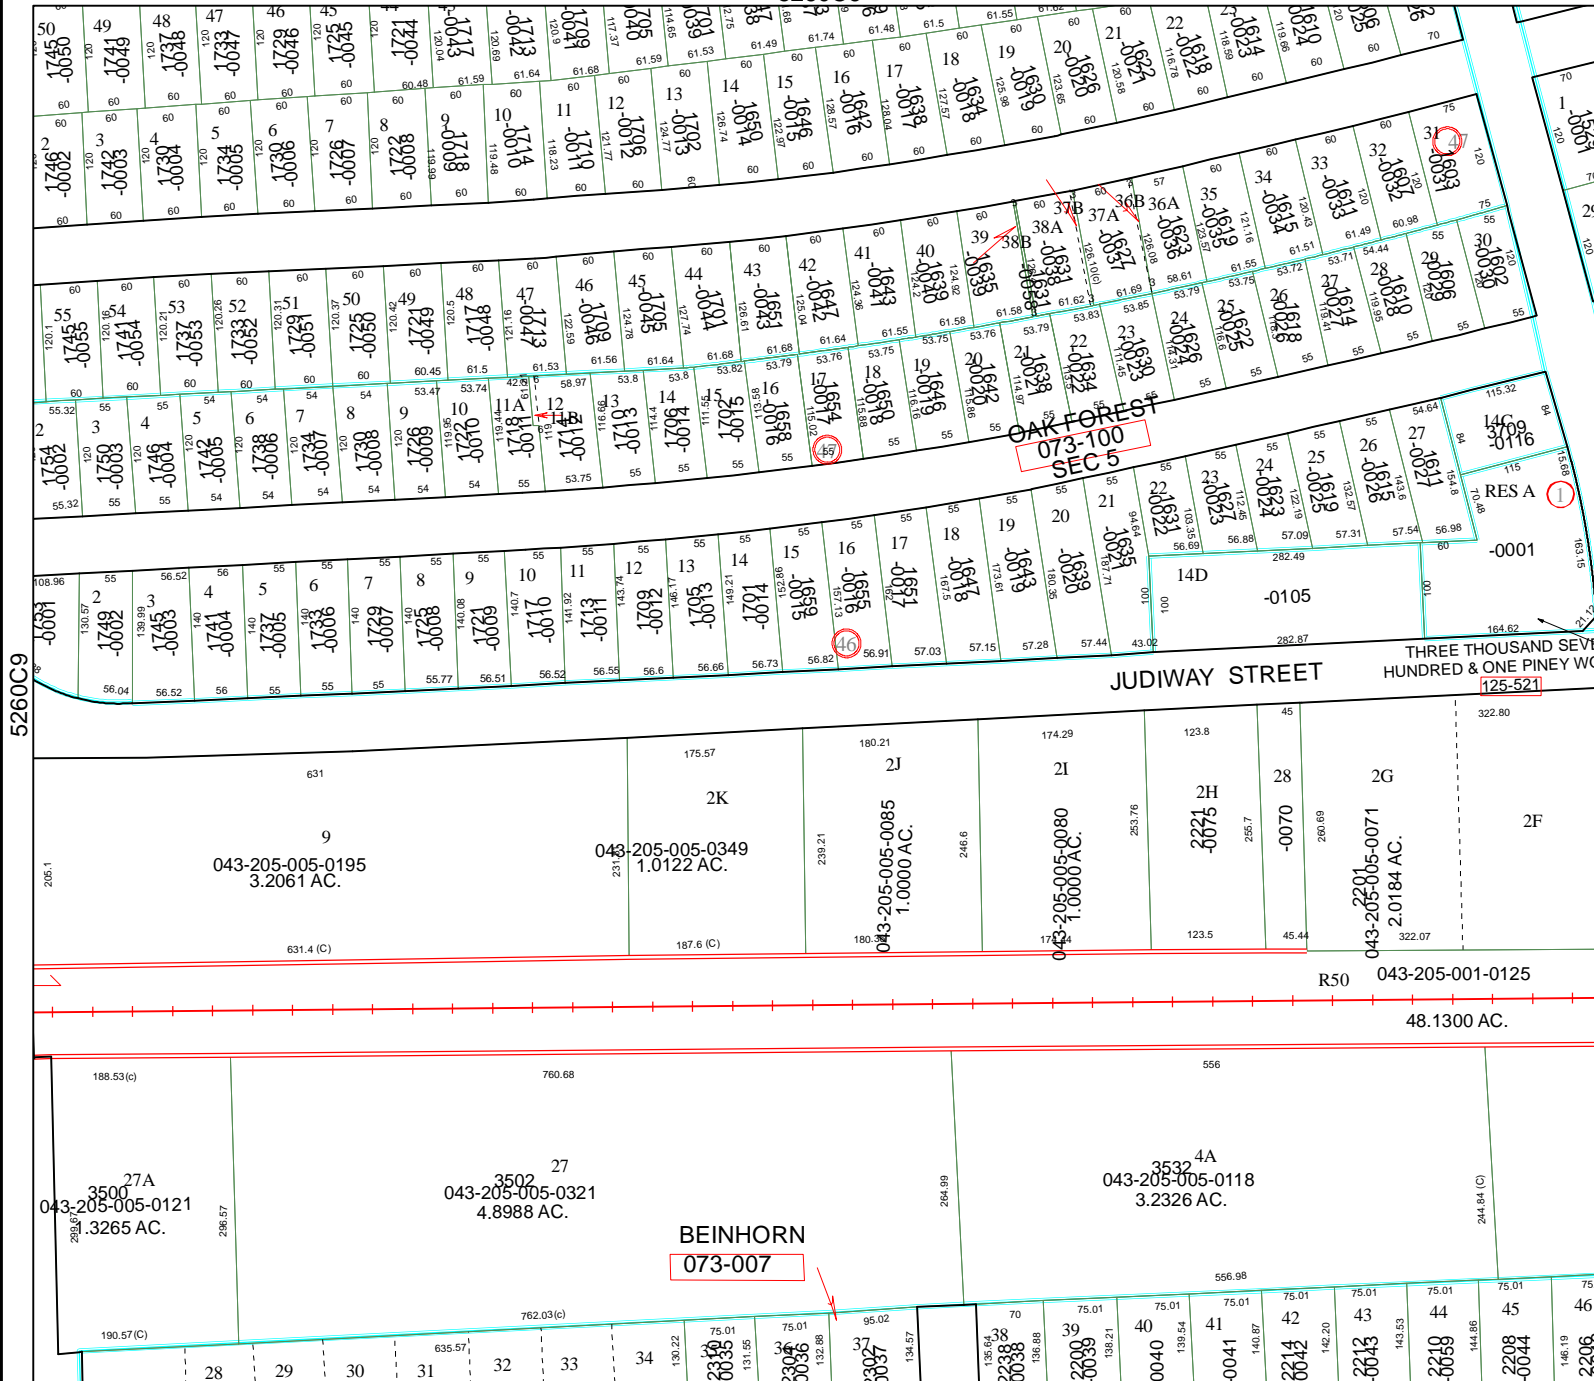

Harris County Appraisal District

0 100 200
PUBLICATION DATE:
 10/4/2011

Geospatial or map data maintained by the Harris County Appraisal District is for informational purposes and may not have been prepared for or be suitable for legal, engineering, or surveying purposes. It does not represent an on-the-ground survey and only represents the approximate location of property boundaries.

MAP LOCATION

FACET 5260C

1	2	3	4
5	6	7	8
9	10	11	12

5260C6

5259A2

5260C9

5260C11