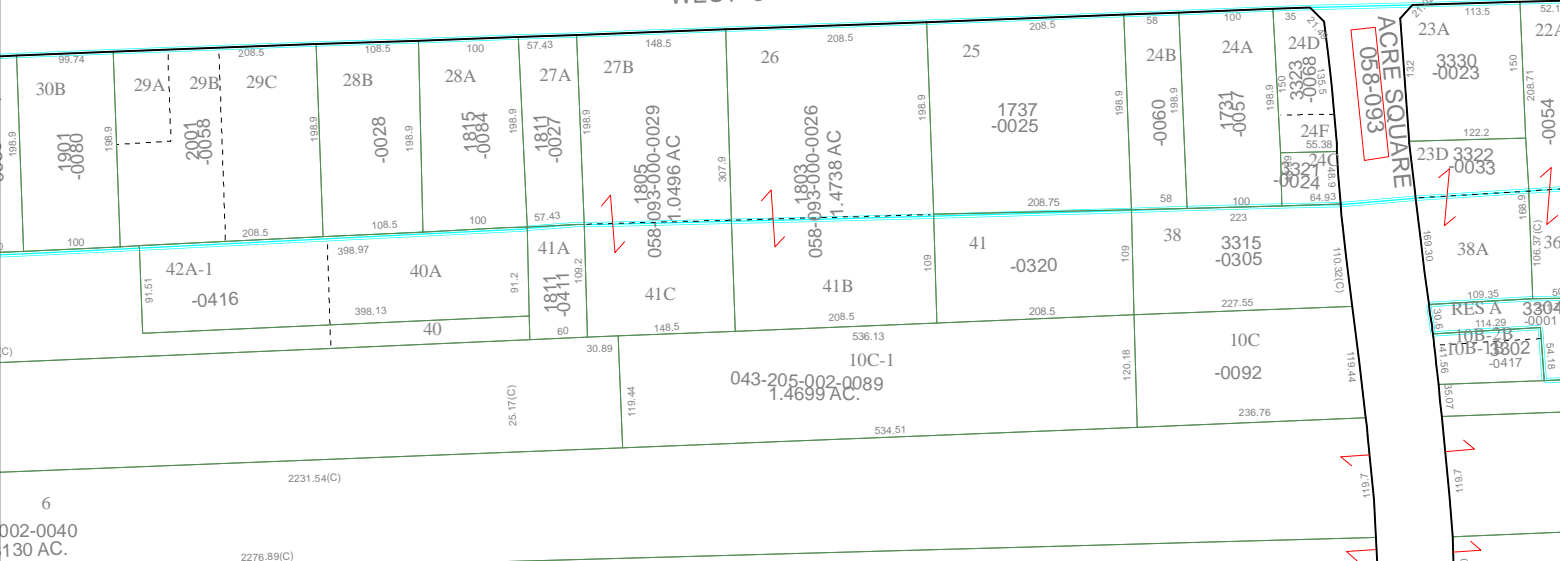

5260C12

WEST 34TH STREET

STONECREST DRIVE

5259A8

# Harris County Appraisal District

0 100 200

PUBLICATION DATE:  
8/15/2011

Geospatial or map data maintained by the Harris County Appraisal District is for informational purposes and may not be suitable for legal, engineering, or surveying purposes. It does not represent an on-the-ground survey and only represents the approximate location of property boundaries.

MAP LOCATION

# FACET 5259A

1	2	3	4
5	6	7	8
9	10	11	12

5259A3

5259B1

ELLA BOULEVARD