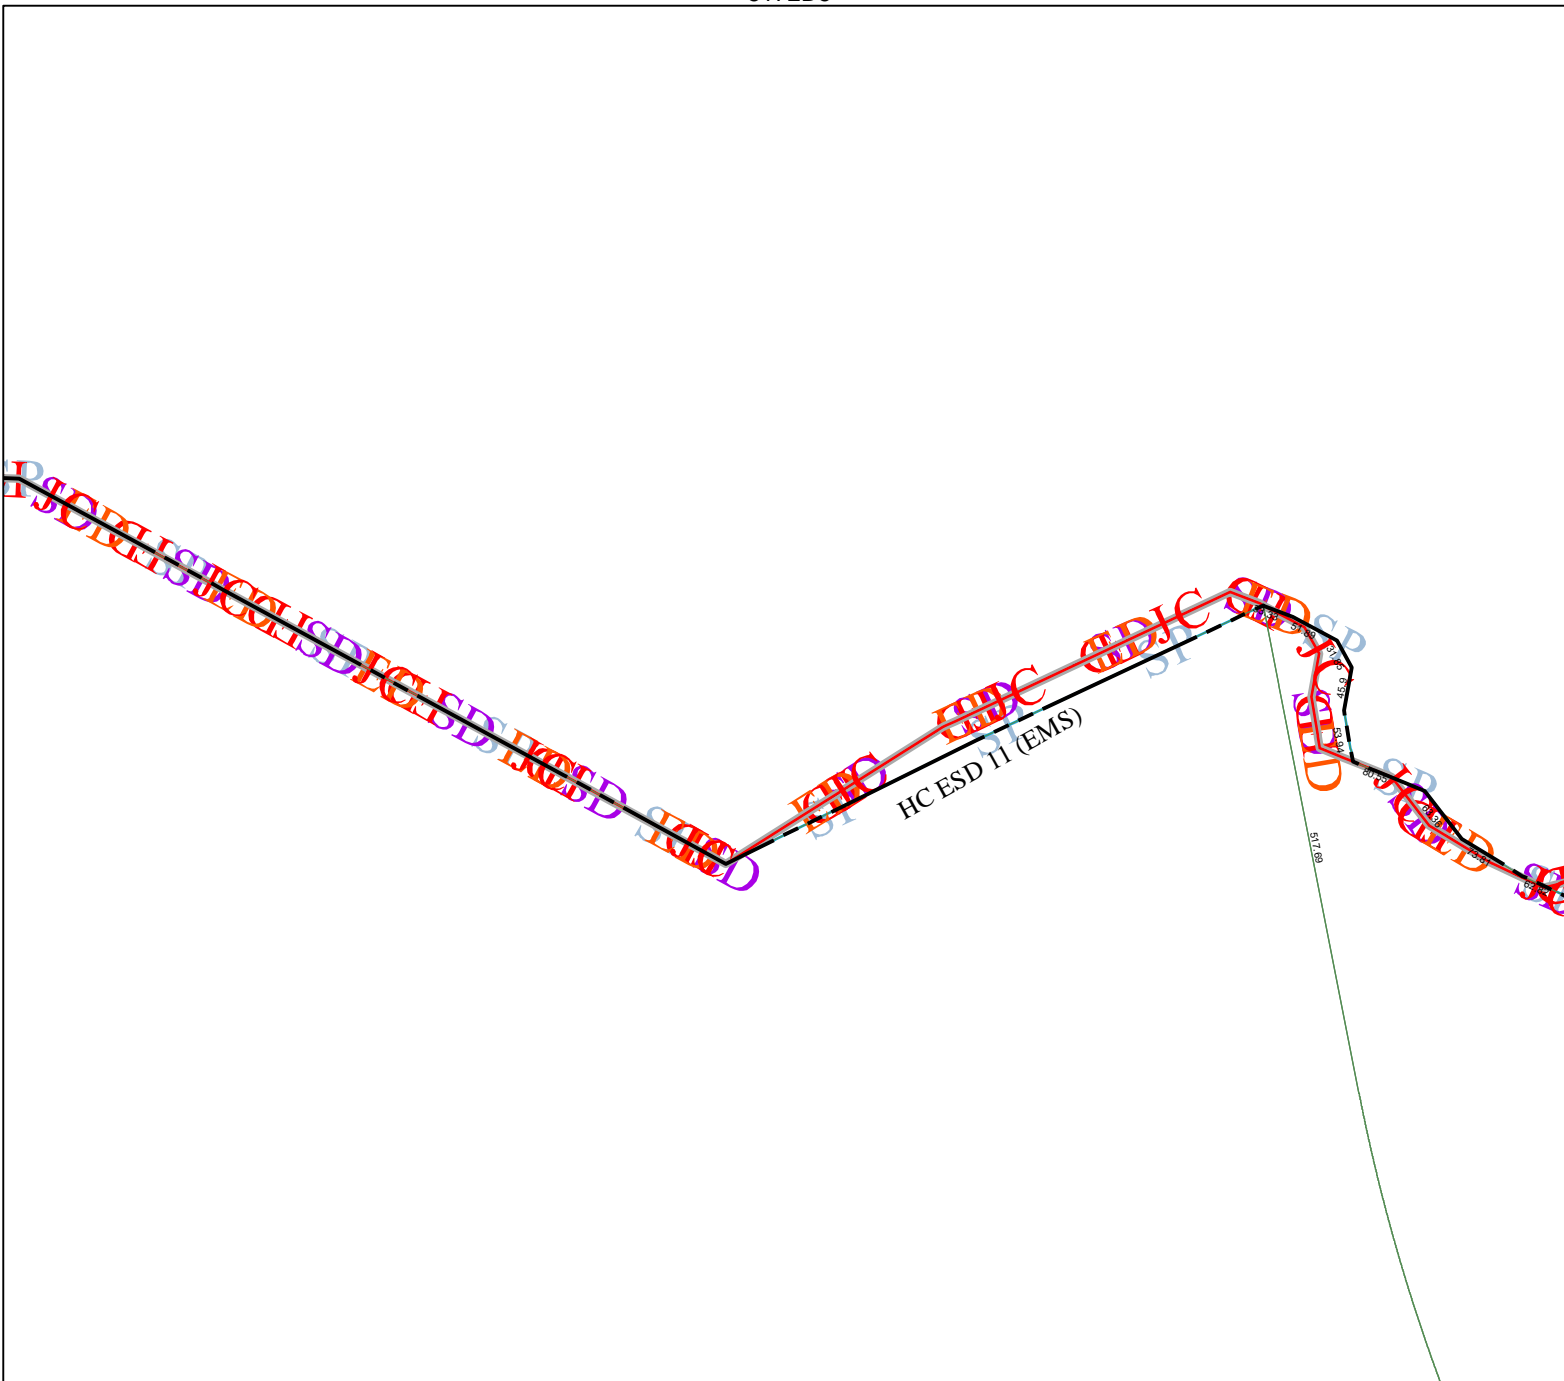

5172D5

5172C12

5171B1

# Harris County Appraisal District

PUBLICATION DATE:  
2/8/2012

Geospatial or map data maintained by the Harris County Appraisal District is for informational purposes and may **not** have been prepared for or be suitable for legal, engineering, or surveying purposes. It does **not** represent an on-the-ground survey and only represents the approximate location of property boundaries.

## MAP LOCATION

## FACET 5172D

1	2	3	4
5	6	7	8
9	10	11	12