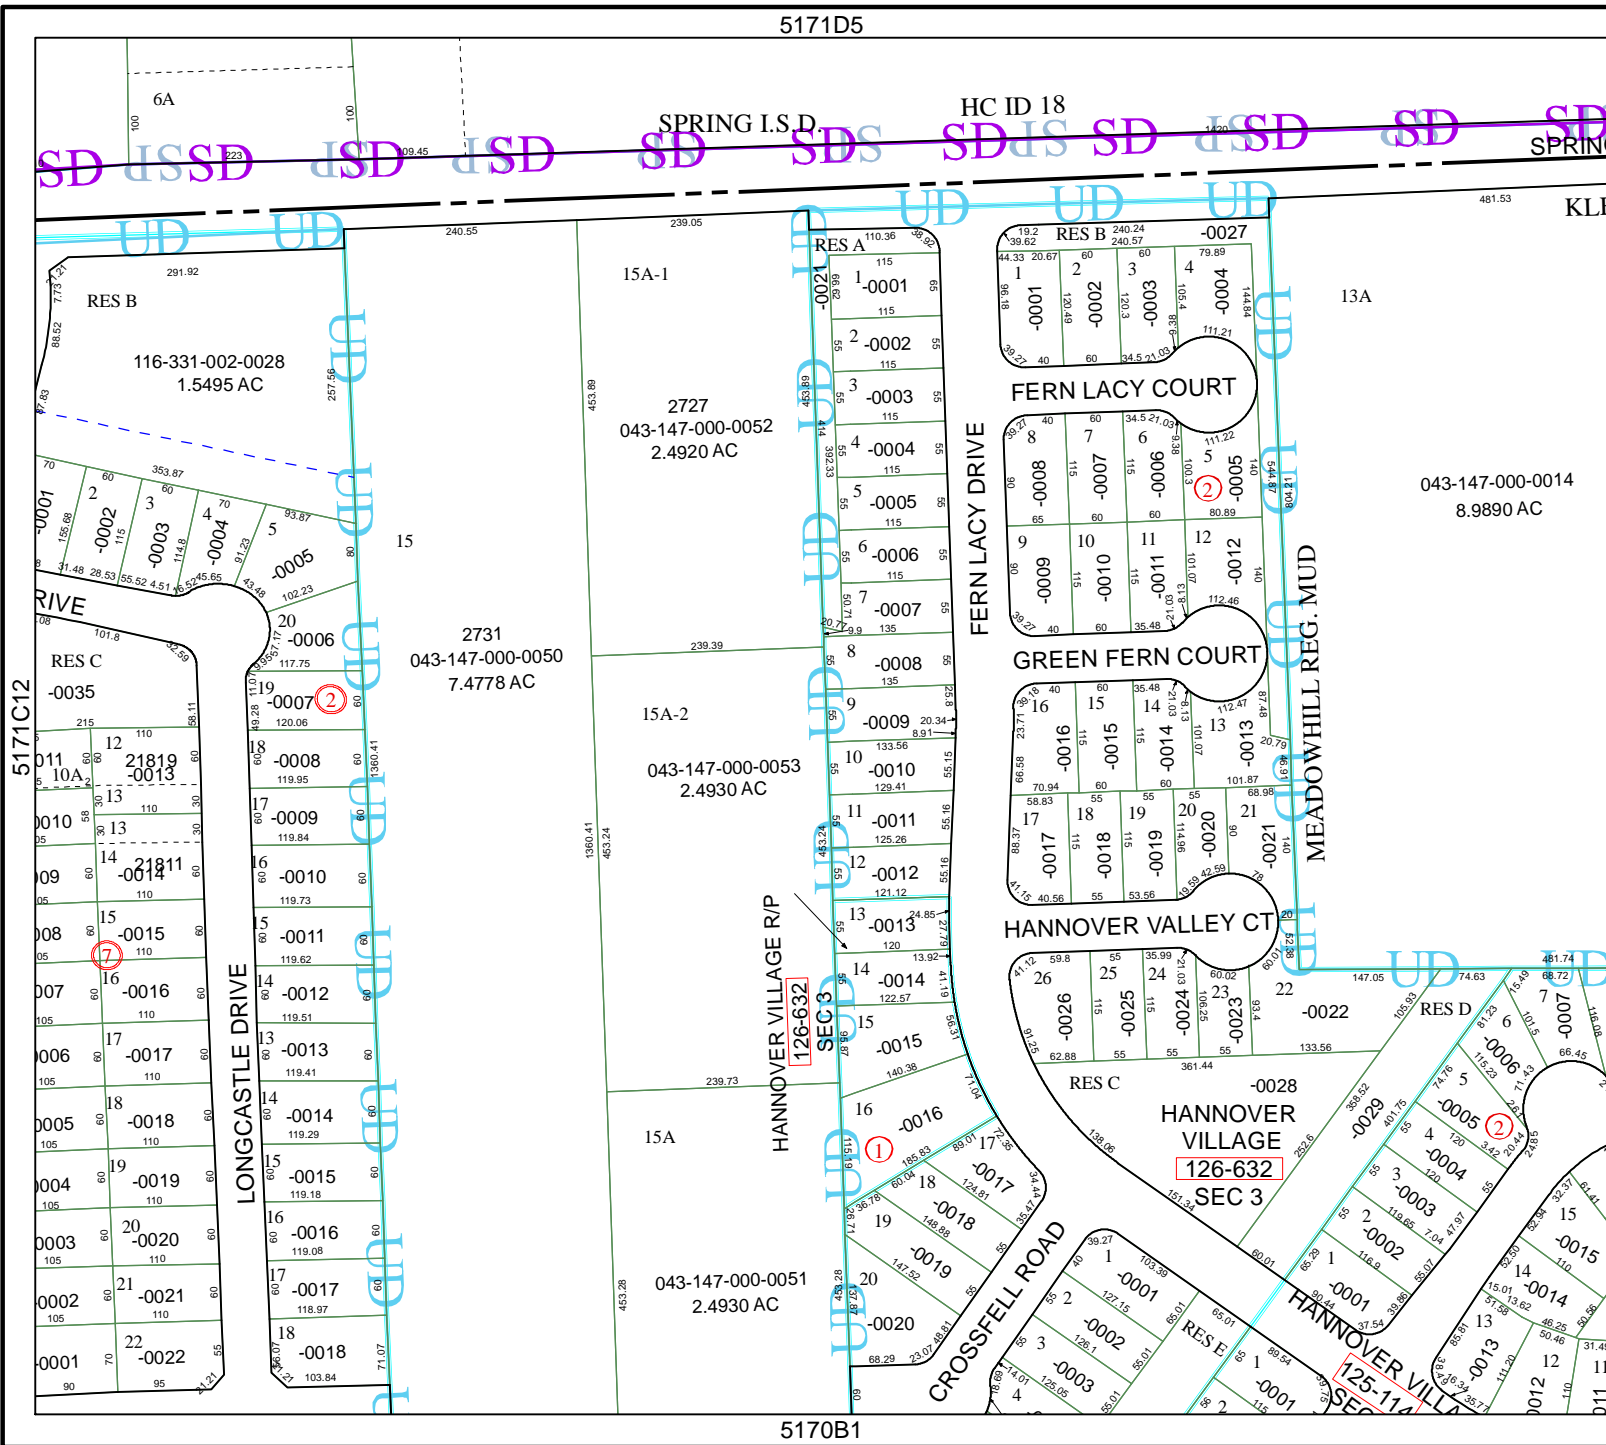

5171D5

HC ID 18

SPRING I.S.D.

SPRING

Harris County Appraisal District

0 100 200

PUBLICATION DATE:
2/8/2012

Geospatial or map data maintained by the Harris County Appraisal District is for informational purposes and may not be suitable for legal, engineering, or surveying purposes. It does not represent an on-the-ground survey and only represents the approximate location of property boundaries.

MAP LOCATION

FACET 5171D

1	2	3	4
5	6	7	8
9	10	11	12

5170B1

5171D10