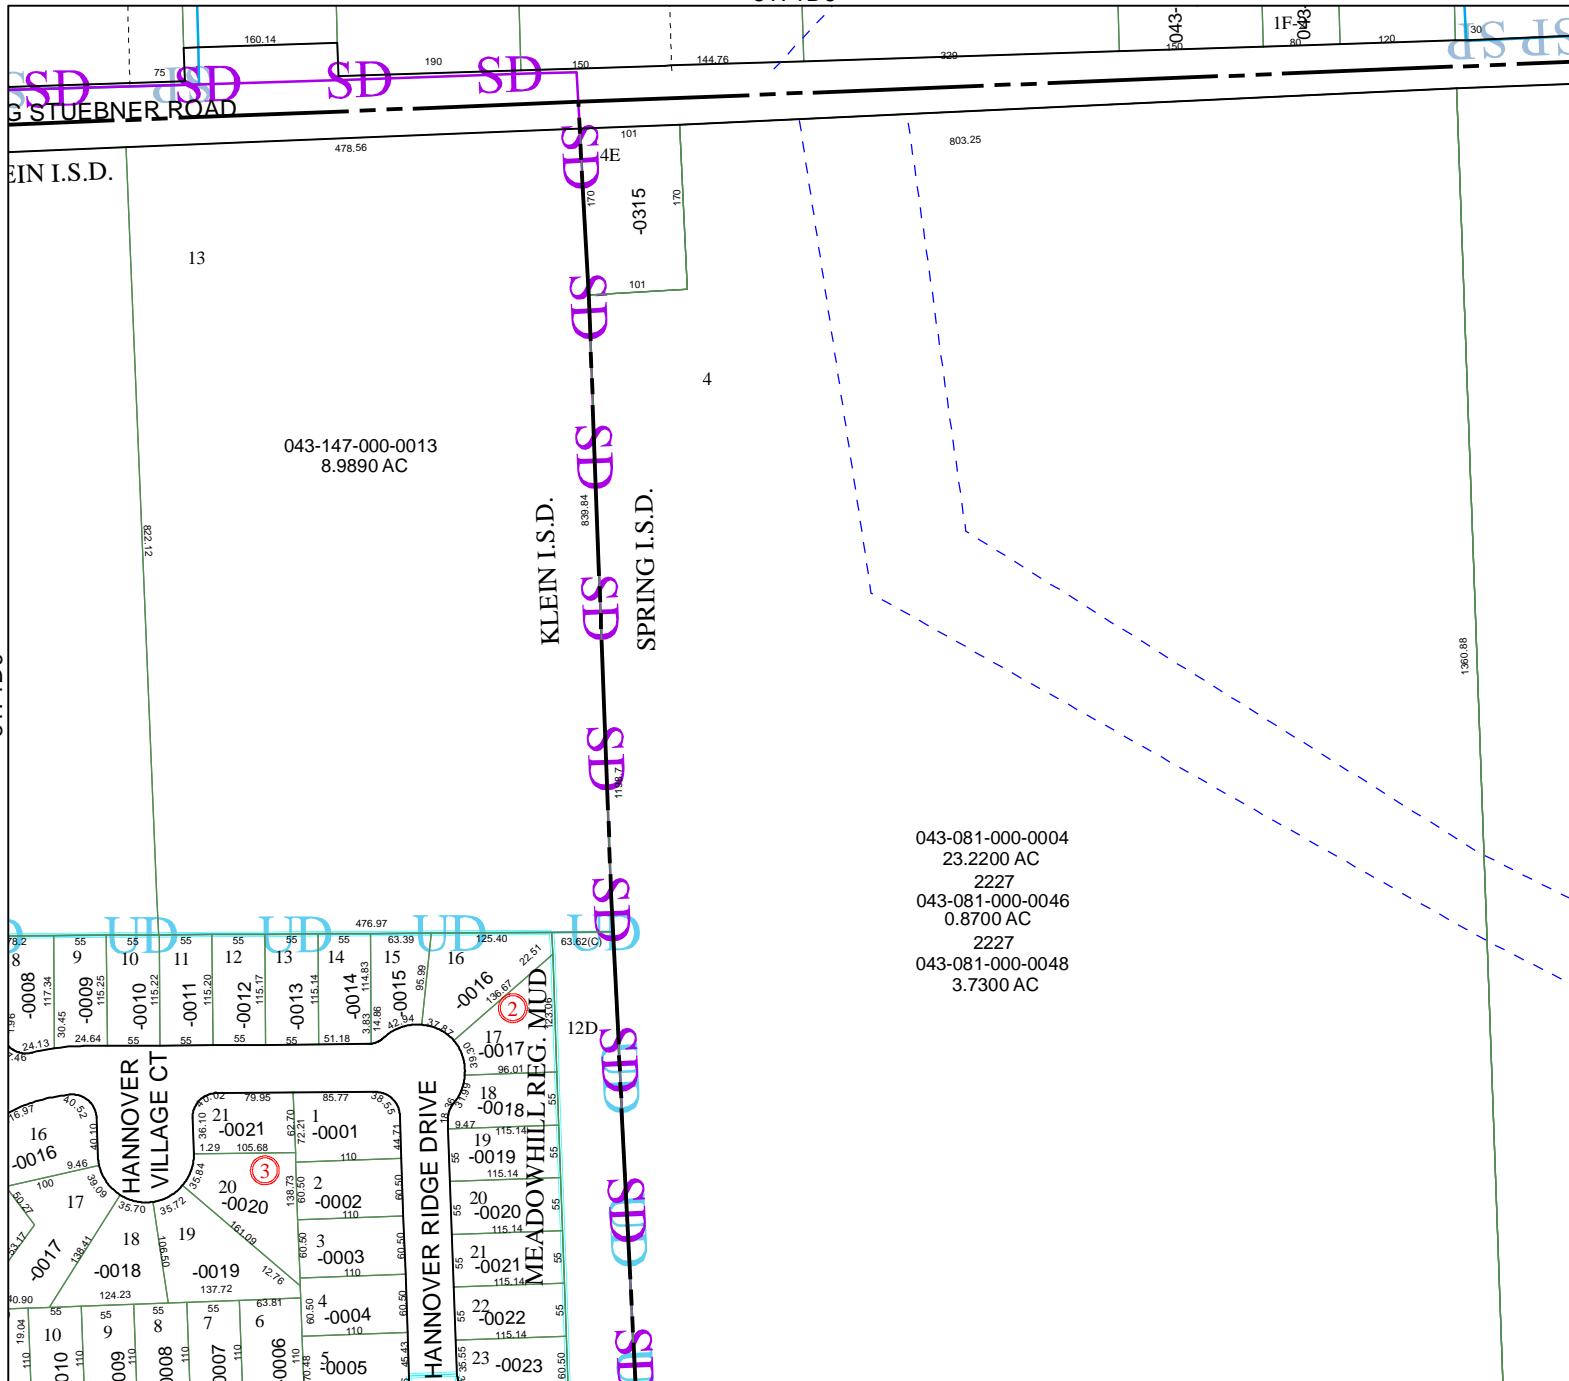

5171D6

G STUEBNER ROAD

EIN I.S.D.

13

043-147-000-0013  
8.9890 AC

KLEIN I.S.D.  
SPRING I.S.D.

043-081-000-0004  
23.2200 AC  
2227  
043-081-000-0046  
0.8700 AC  
2227  
043-081-000-0048  
3.7300 AC

5171D9

# Harris County Appraisal District

0 100 200  
**PUBLICATION DATE:**  
 2/8/2012

Geospatial or map data maintained by the Harris County Appraisal District is for informational purposes and may **not** have been prepared for or be suitable for legal, engineering, or surveying purposes. It does **not** represent an on-the-ground survey and only represents the approximate location of property boundaries.

### MAP LOCATION

# FACET 5171D

1	2	3	4
5	6	7	8
9	10	11	12

5171D11