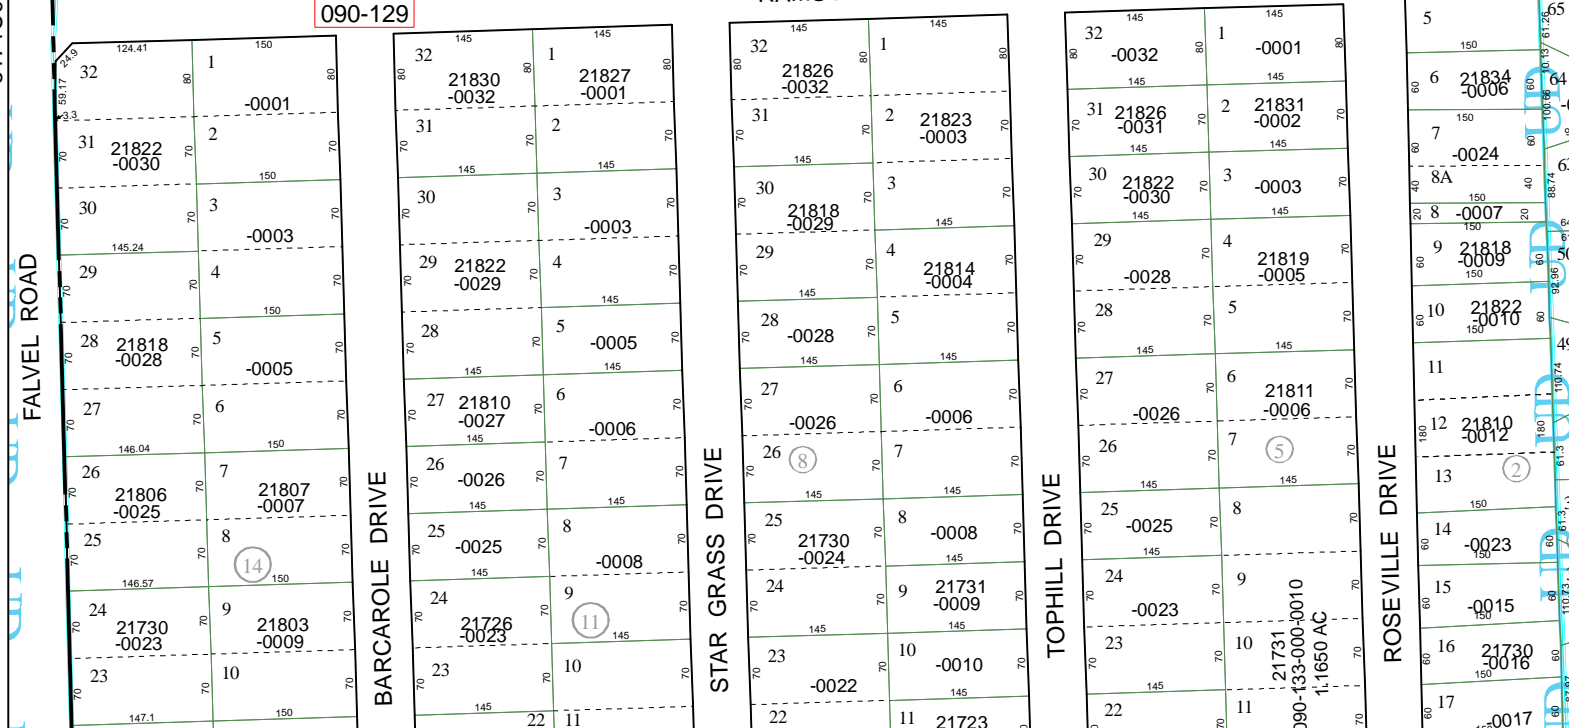

Harris County Appraisal District

0 100 200
PUBLICATION DATE:
 10/1/2011

Geospatial or map data maintained by the Harris County Appraisal District is for informational purposes and may not be prepared for or be suitable for legal, engineering, or surveying purposes. It does not represent an on-the-ground survey and only represents the approximate location of property boundaries.

MAP LOCATION

FACET 5171C

1	2	3	4
5	6	7	8
9	10	11	12

5171C6

RAMSGATE DRIVE

NORTHWOOD PARK

090-129

5170A2