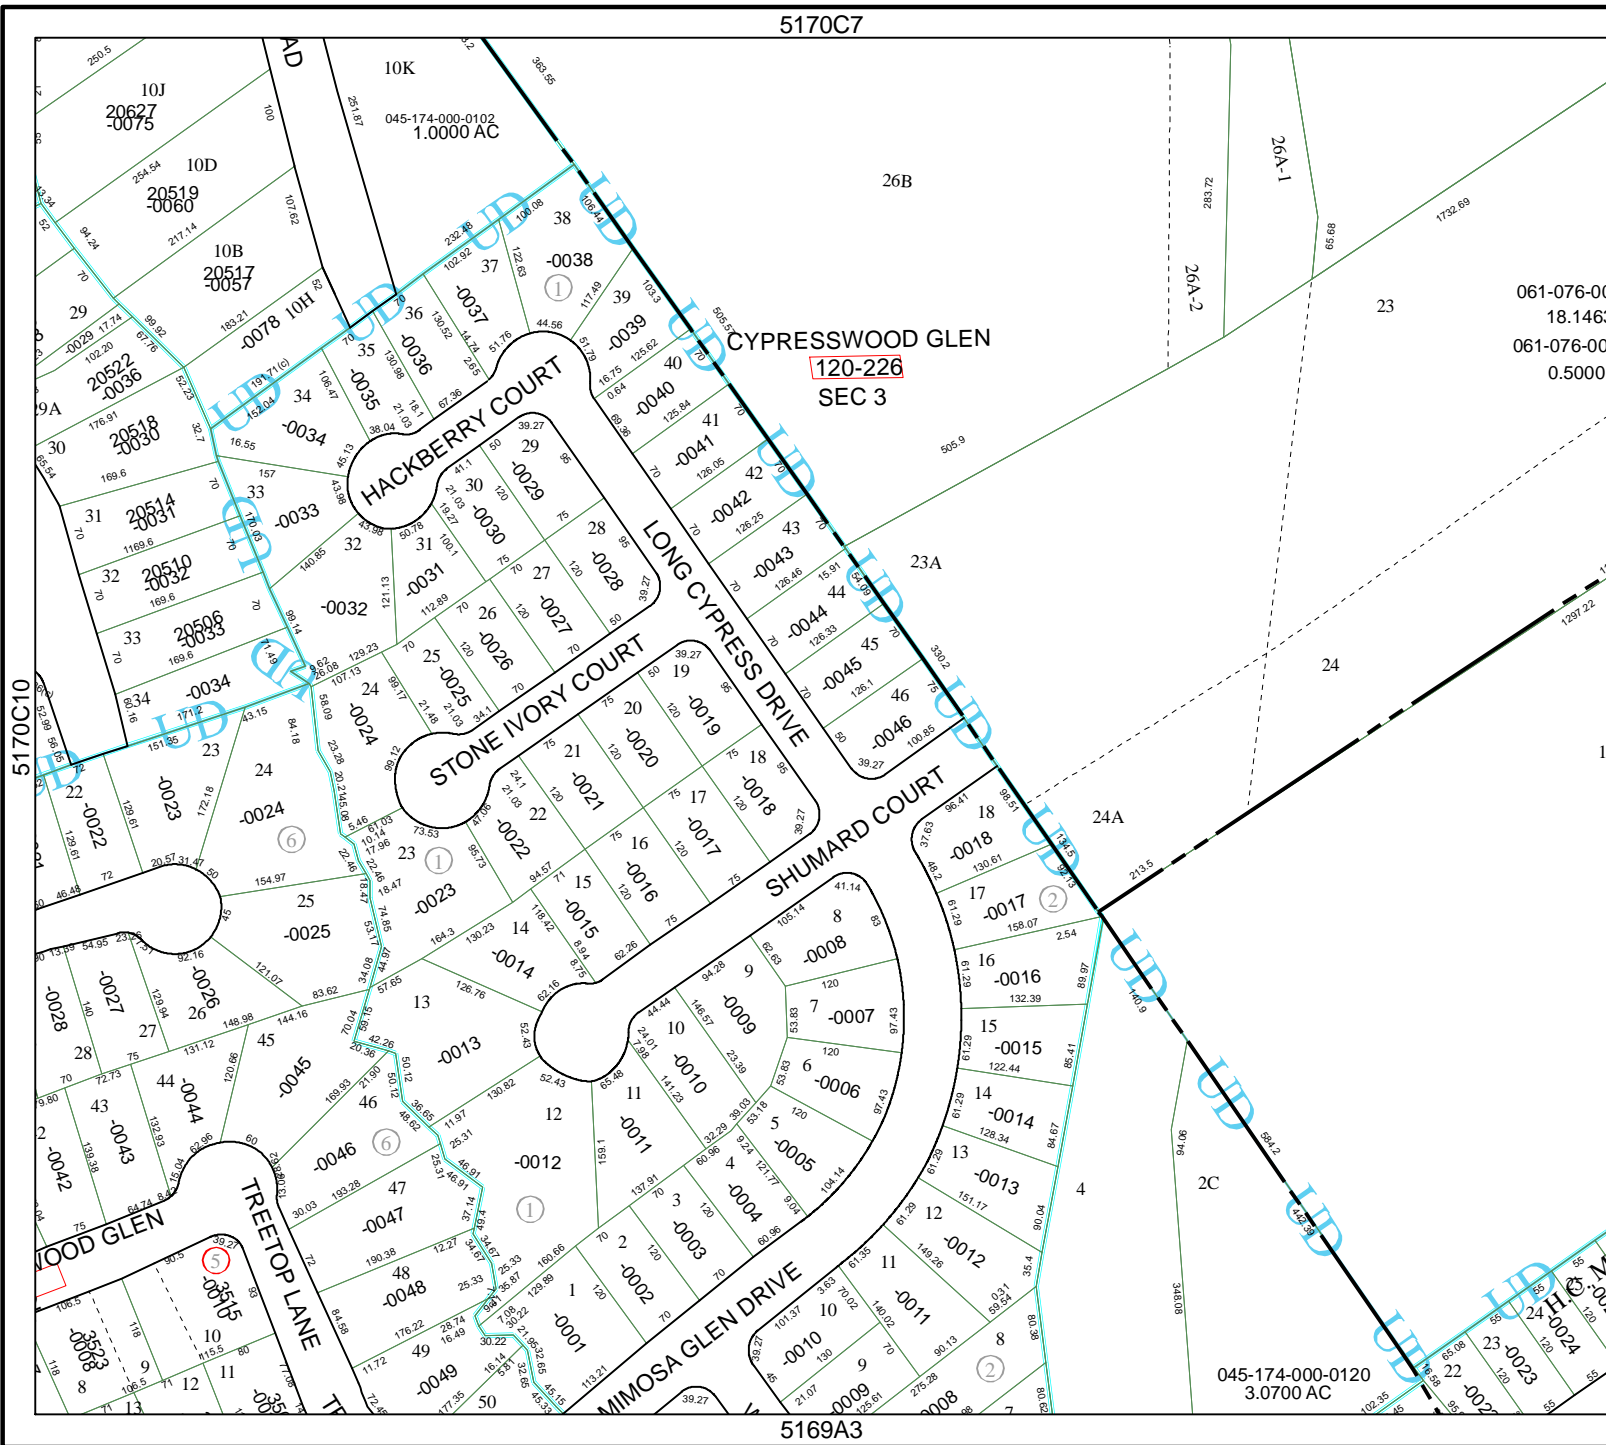

5170C7

Harris County Appraisal District

0 100 200

PUBLICATION DATE:
8/15/2011

Geospatial or map data maintained by the Harris County Appraisal District is for informational purposes and may not have been prepared for or be suitable for legal, engineering, or surveying purposes. It does not represent an on-the-ground survey and only represents the approximate location of property boundaries.

MAP LOCATION

FACET 5170C

| | | | |
|---|----|----|----|
| 1 | 2 | 3 | 4 |
| 5 | 6 | 7 | 8 |
| 9 | 10 | 11 | 12 |

045-174-000-0120
3.0700 AC

5169A3

061-076-00
18.1463
061-076-00
0.5000

5170C12