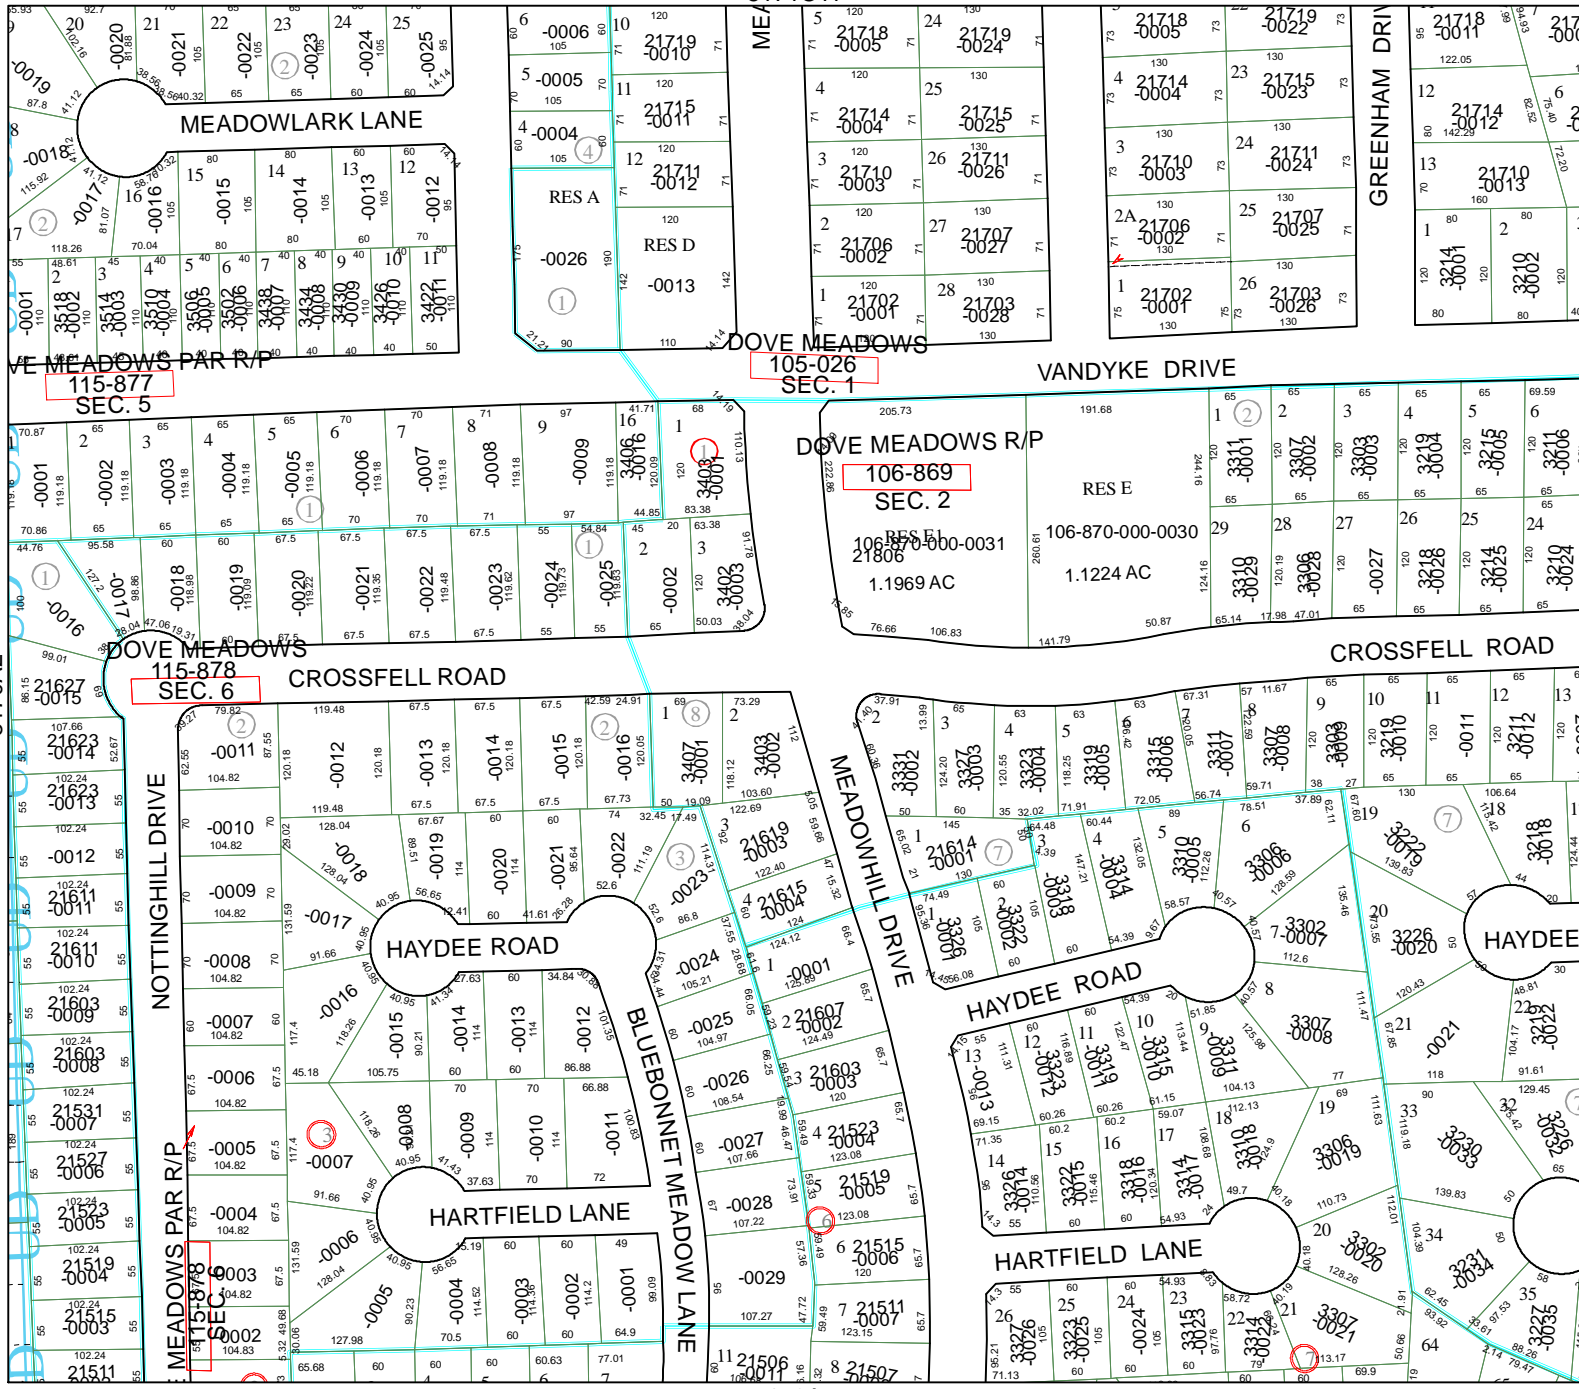

Harris County Appraisal District

0 100 200
PUBLICATION DATE:
 8/15/2011

Geospatial or map data maintained by the Harris County Appraisal District is for informational purposes and may not be prepared for or be suitable for legal, engineering, or surveying purposes. It does not represent an on-the-ground survey and only represents the approximate location of property boundaries.

MAP LOCATION

FACET 5170A

1	2	3	4
5	6	7	8
9	10	11	12

5171C11

5170A7

5170A2

5170A4