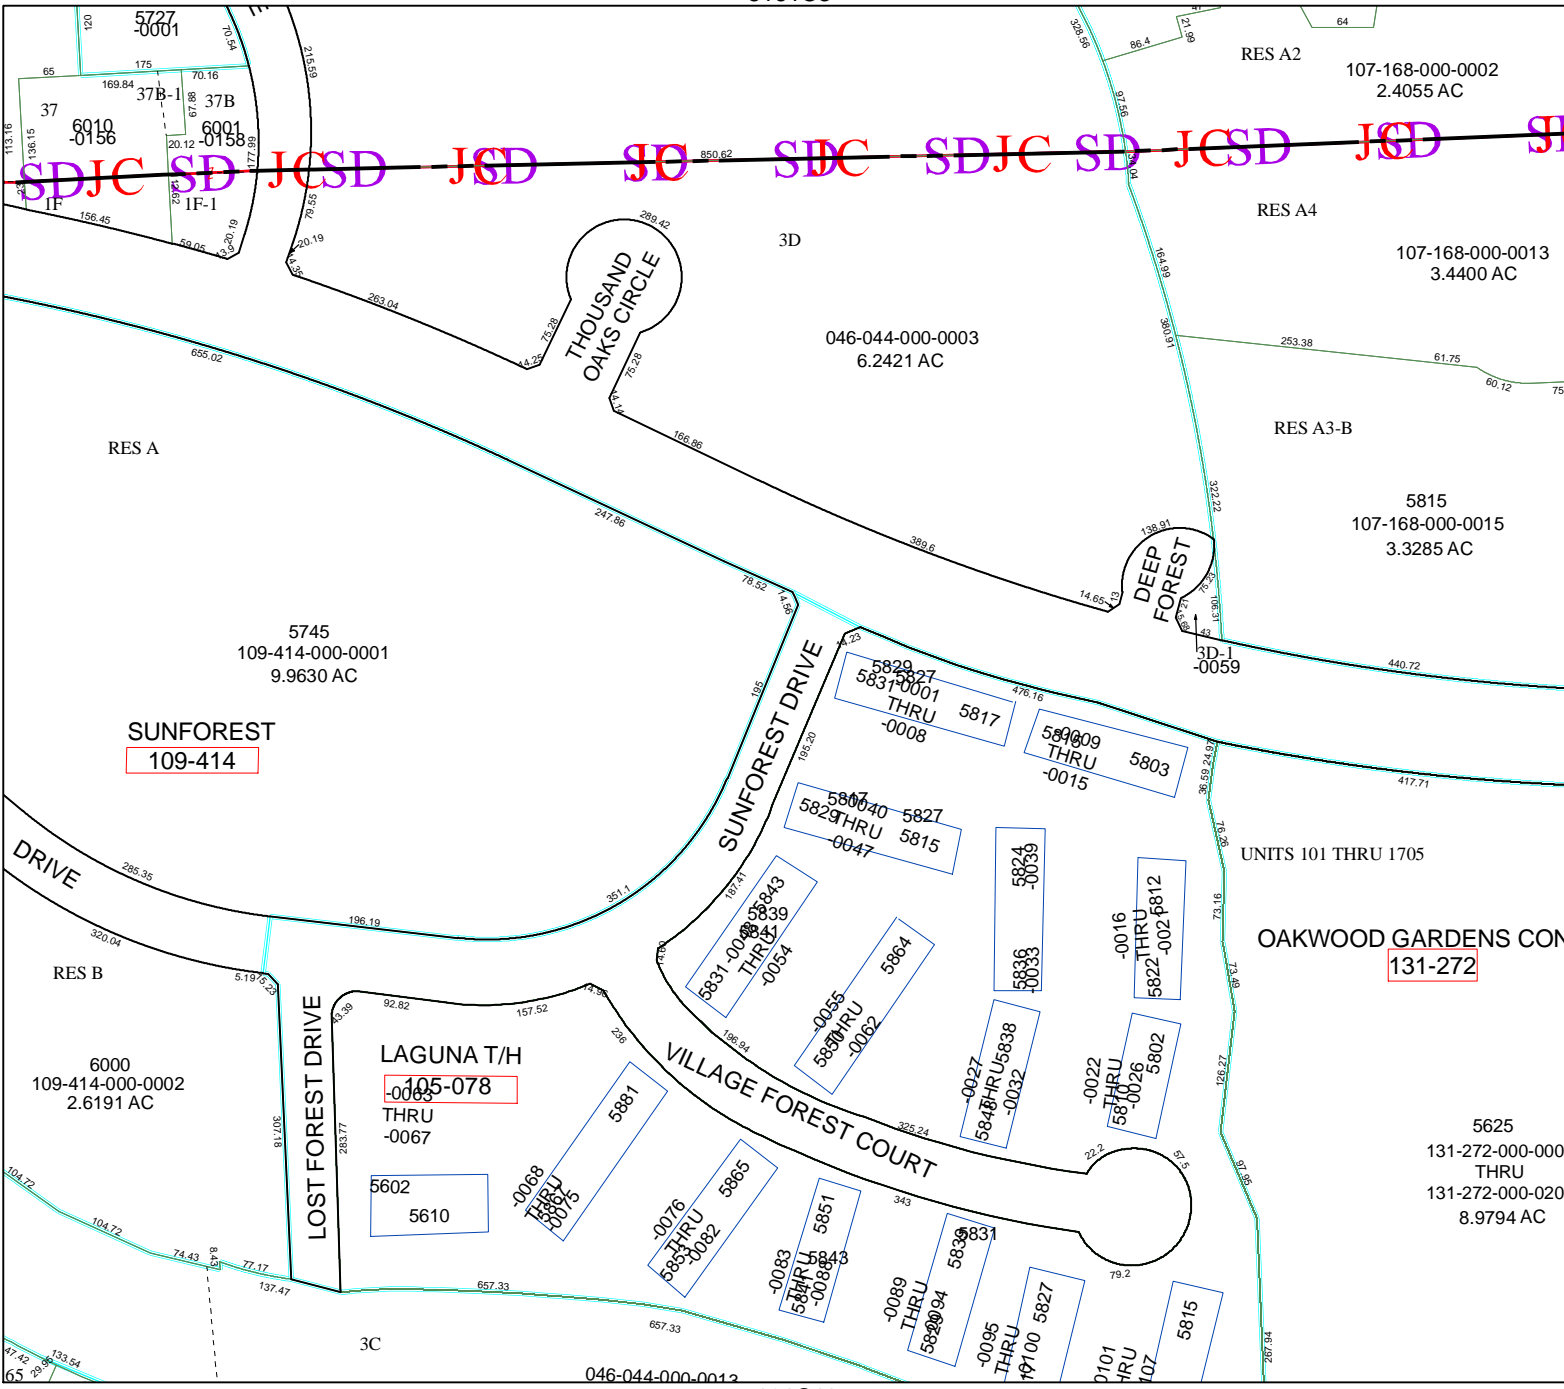

5161C3

5161C1

Harris County Appraisal District

0 100 200
PUBLICATION DATE:
 8/15/2011

Geospatial or map data maintained by the Harris County Appraisal District is for informational purposes and may not have been prepared for or be suitable for legal, engineering, or surveying purposes. It does not represent an on-the-ground survey and only represents the approximate location of property boundaries.

MAP LOCATION

FACET 5161C

1	2	3	4
5	6	7	8
9	10	11	12