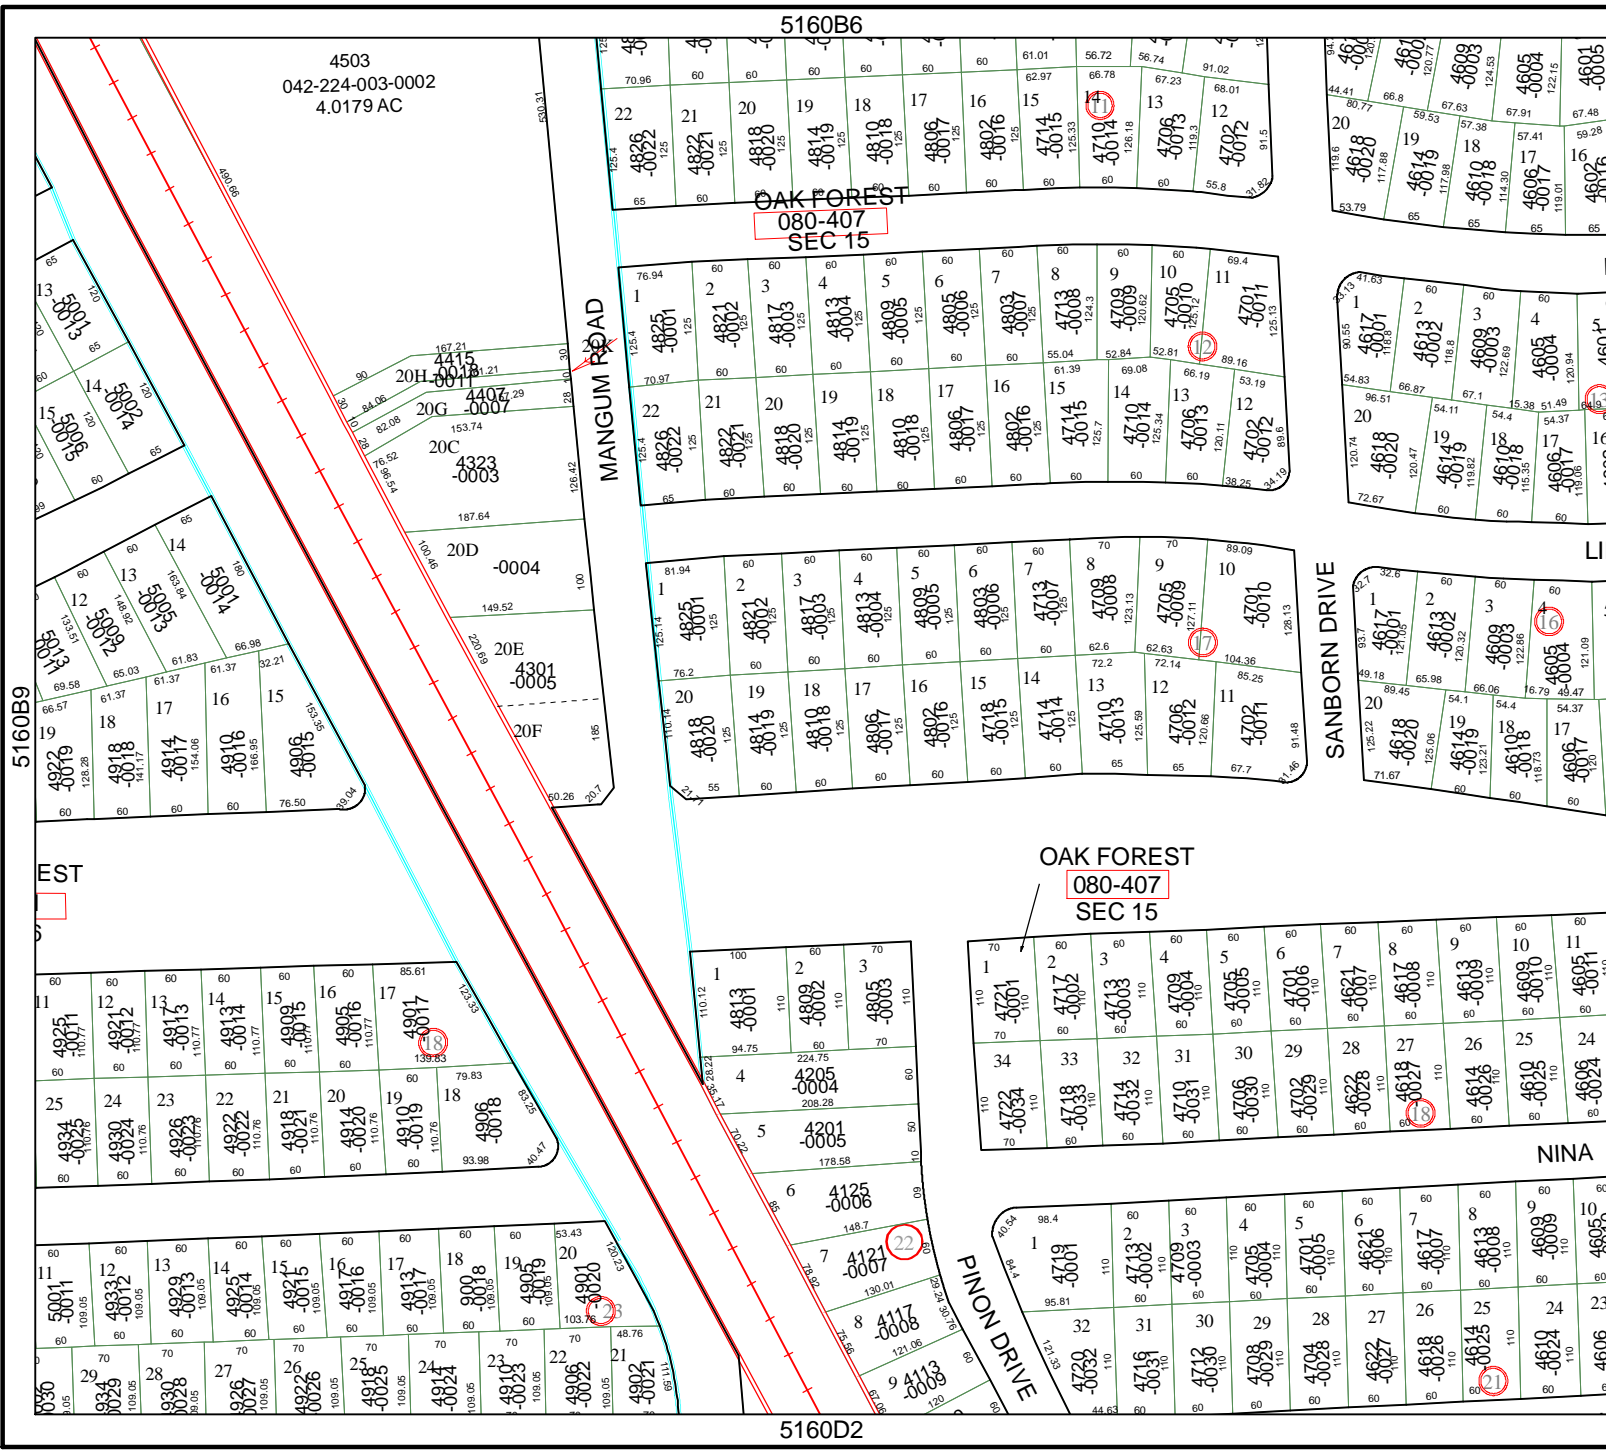

4503
042-224-003-0002
4.0179 AC

5160B6

OAK FOREST
080-407
SEC 15

MANGUM ROAD

SANBORN DRIVE

OAK FOREST
080-407
SEC 15

PINON DRIVE

5160D2

Harris County Appraisal District

0 100 200
PUBLICATION DATE:
10/1/2011

Geospatial or map data maintained by the Harris County Appraisal District is for informational purposes and may not be prepared for or be suitable for legal, engineering, or surveying purposes. It does not represent an on-the-ground survey and only represents the approximate location of property boundaries.

MAP LOCATION

FACET 5160B

1	2	3	4
5	6	7	8
9	10	11	12

5160B11