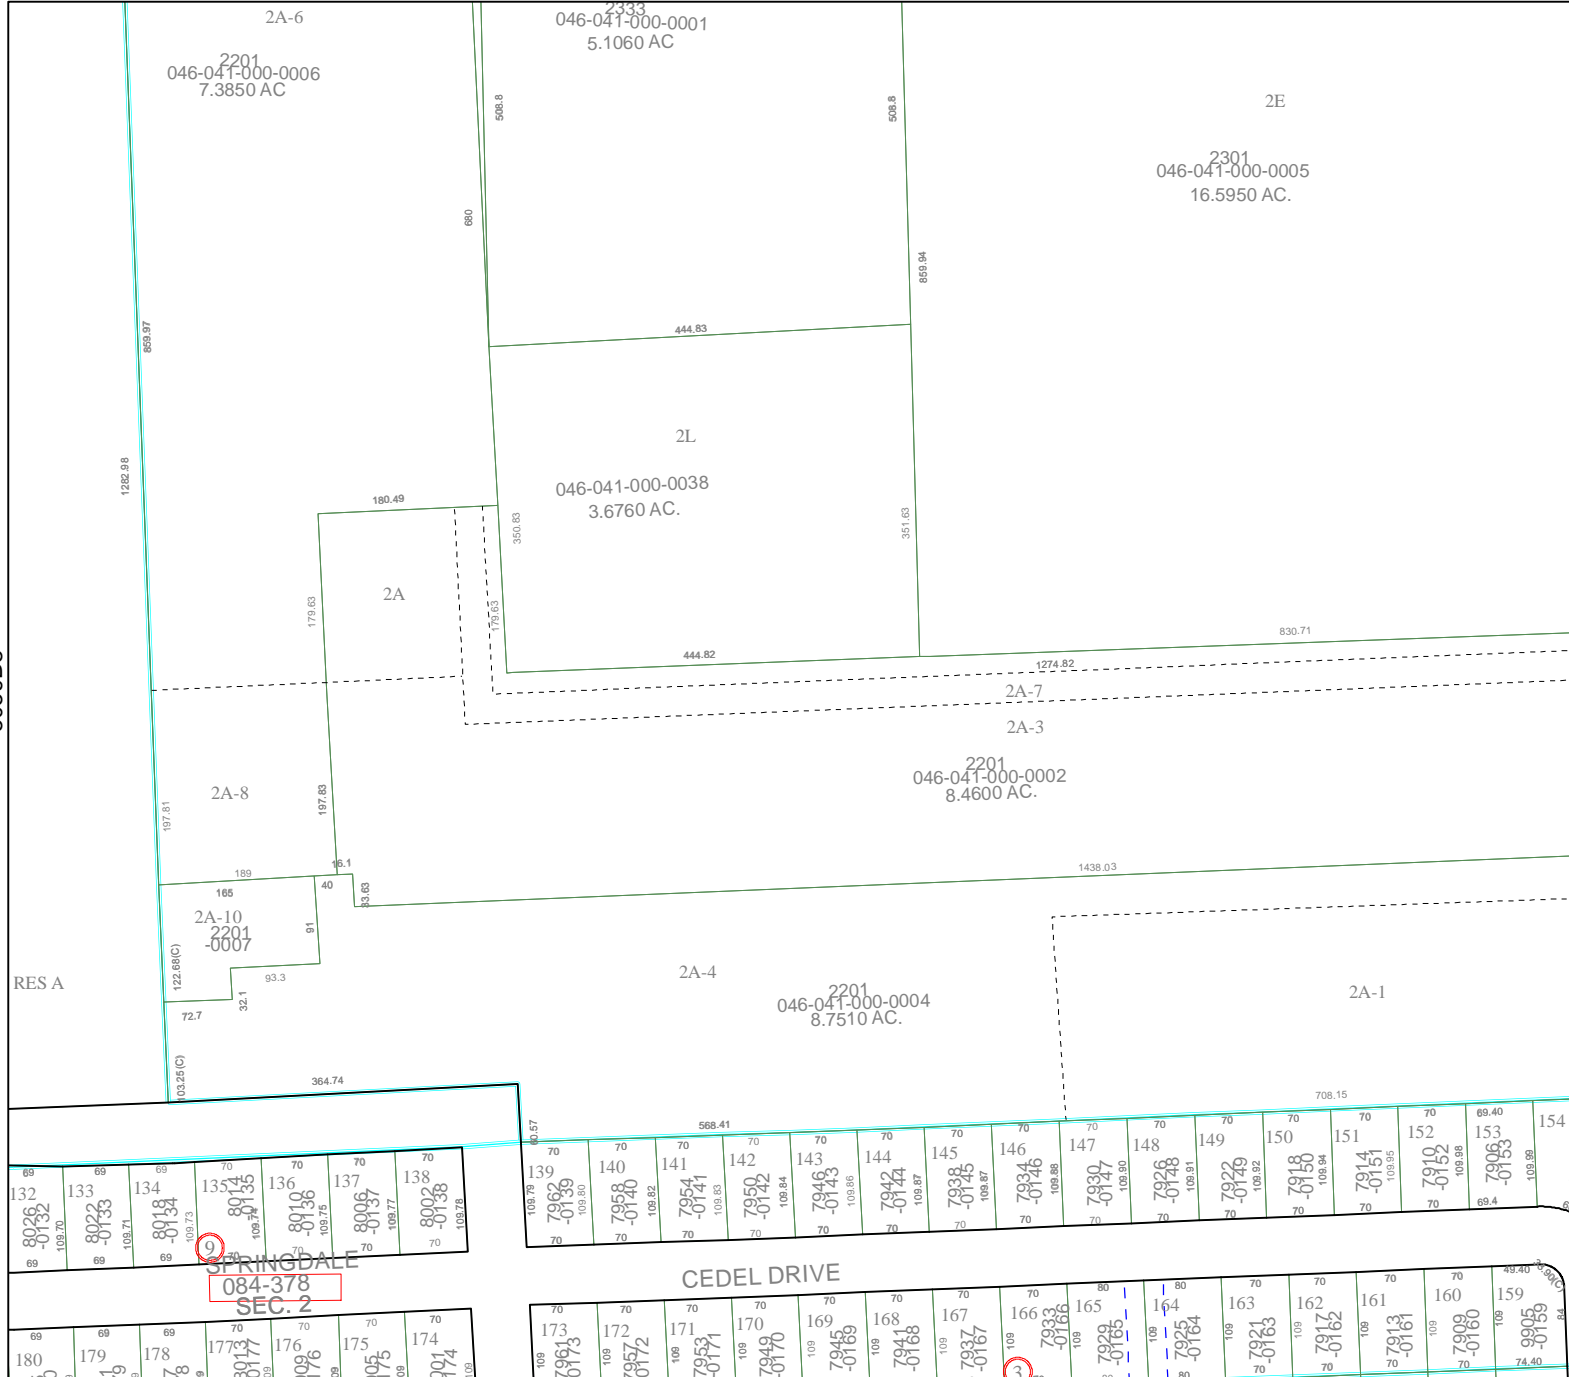

5159A1

Harris County Appraisal District

0 100 200

PUBLICATION DATE:
8/15/2011

Geospatial or map data maintained by the Harris County Appraisal District is for informational purposes and may not have been prepared for or be suitable for legal, engineering, or surveying purposes. It does not represent an on-the-ground survey and only represents the approximate location of property boundaries.

MAP LOCATION

FACET 5159A

1	2	3	4
5	6	7	8
9	10	11	12

5059B8

5159A6

5159A9