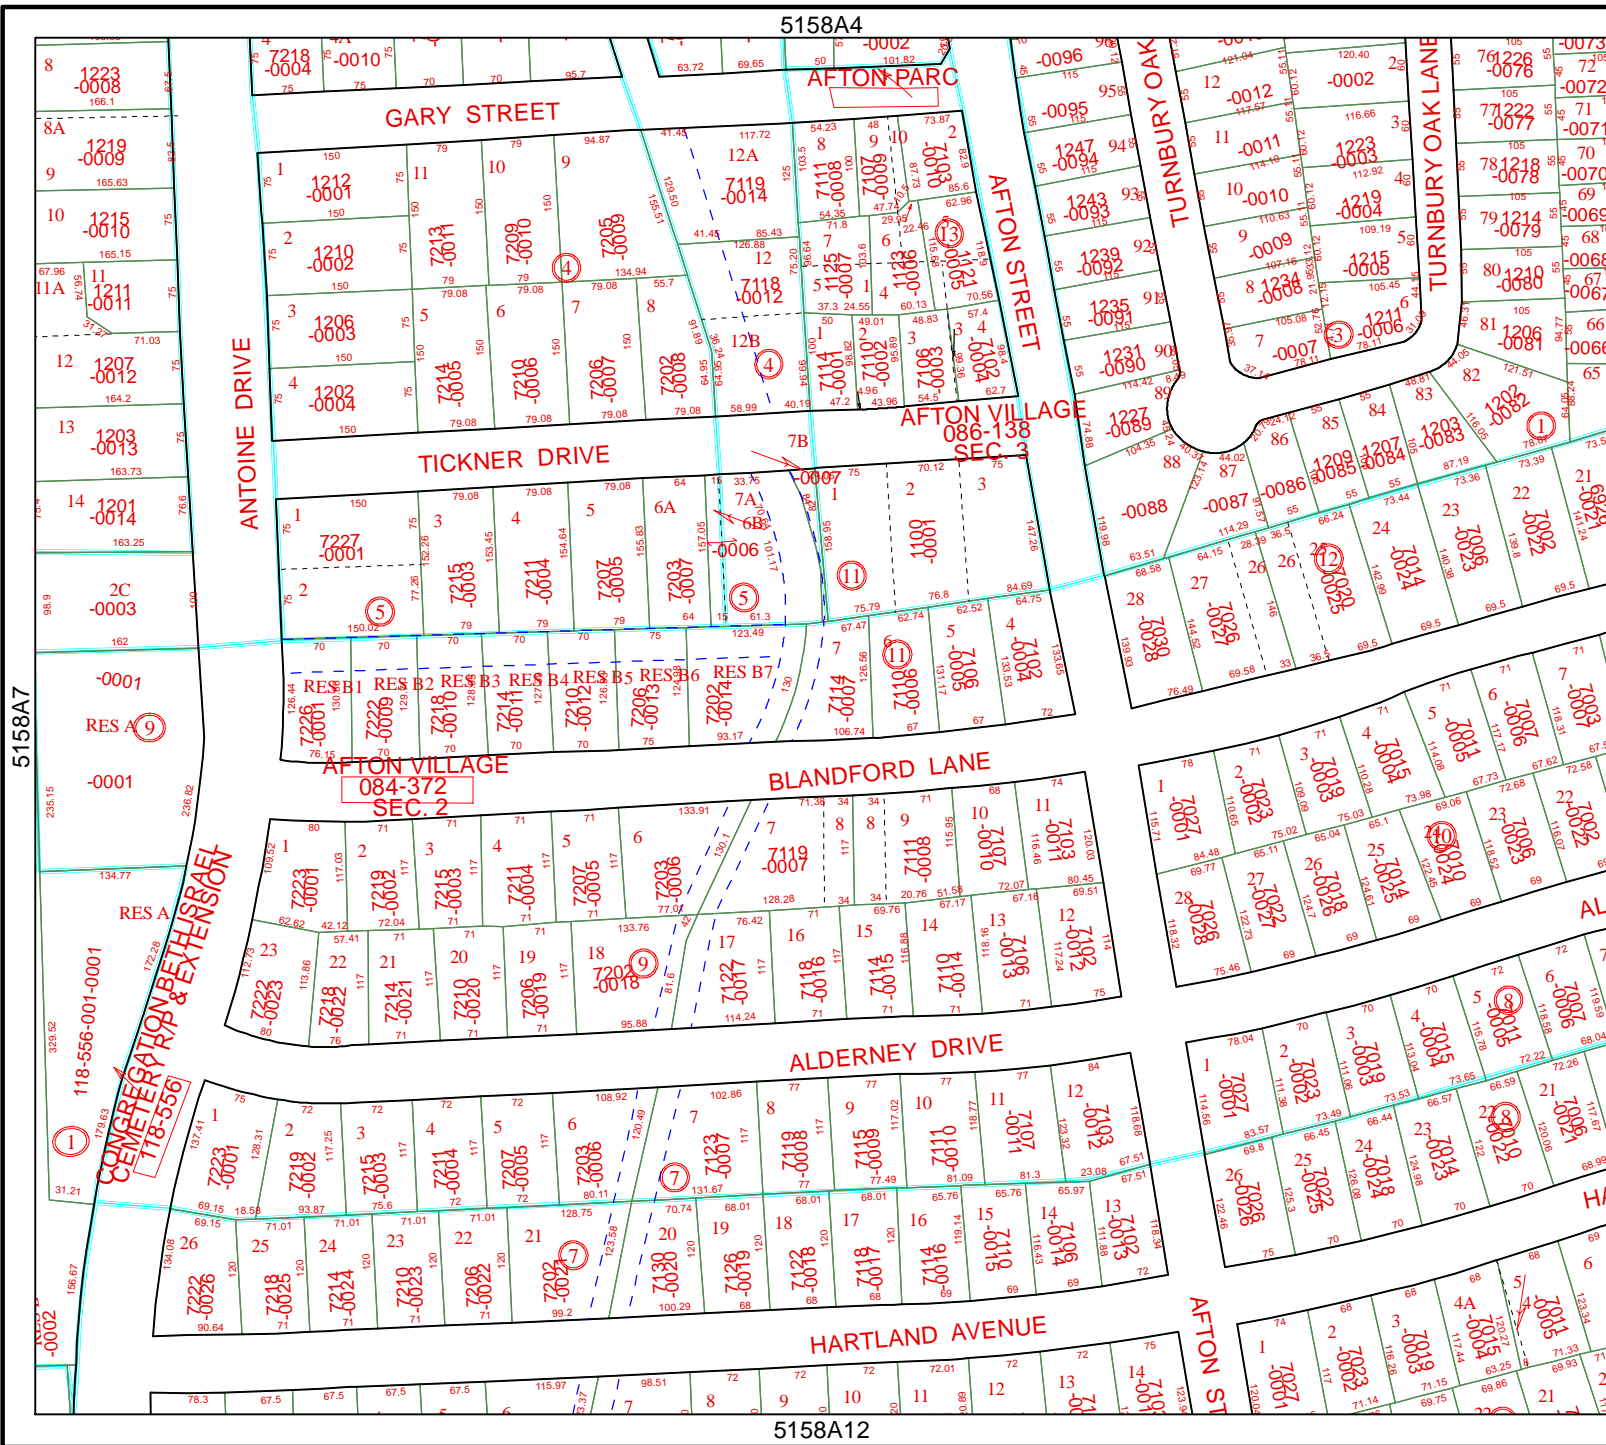

# Harris County Appraisal District

0 100 200

PUBLICATION DATE:  
11/18/2011

Geospatial or map data maintained by the Harris County Appraisal District is for informational purposes and may not have been prepared for or be suitable for legal, engineering, or surveying purposes. It does not represent an on-the-ground survey and only represents the approximate location of property boundaries.

MAP LOCATION

## FACET 5158A

1	2	3	4
5	6	7	8
9	10	11	12

5158A4

5158A12

5158B5