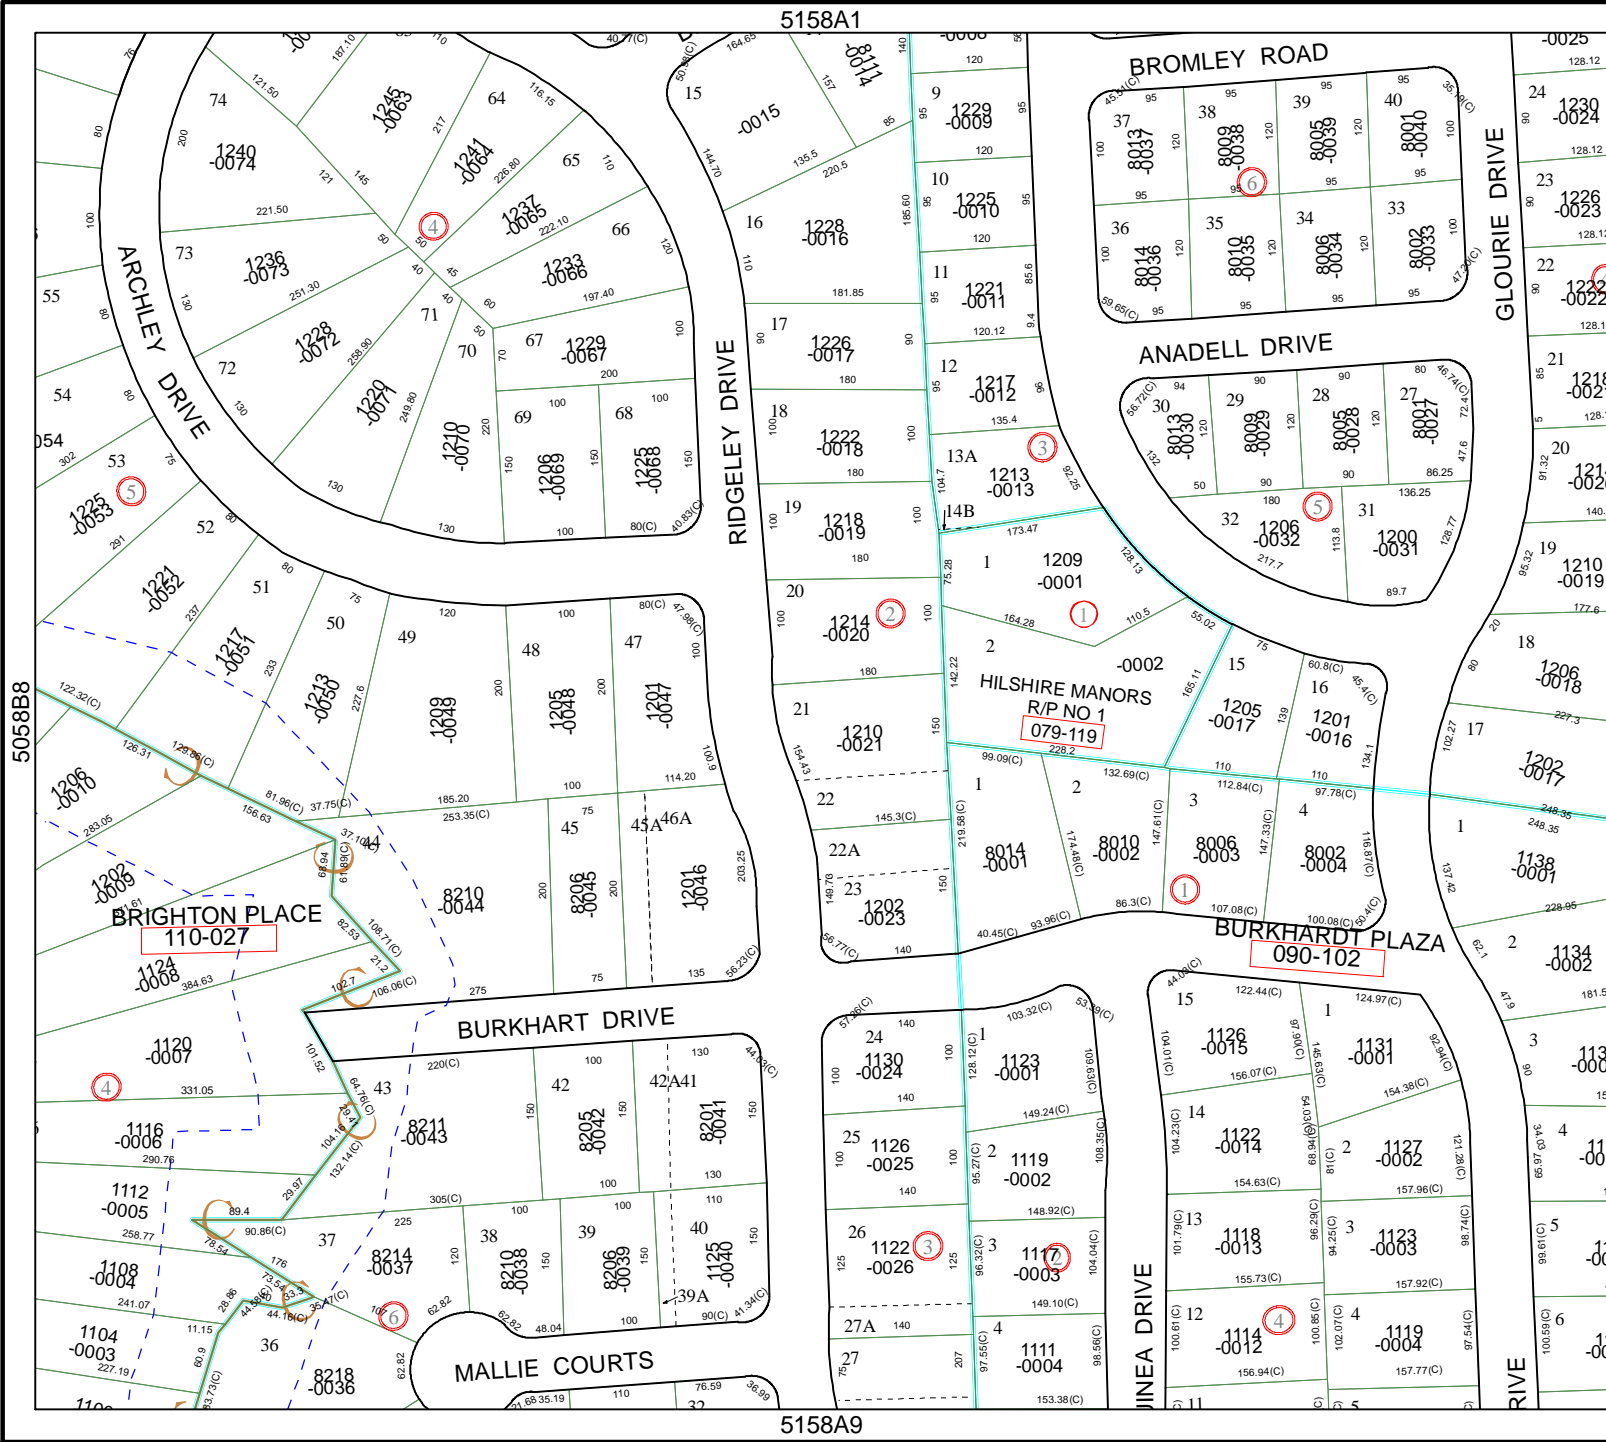

Harris County Appraisal District

0 100 200
PUBLICATION DATE:
 8/15/2011

Geospatial or map data maintained by the Harris County Appraisal District is for informational purposes and may **not** have been prepared for or be suitable for legal, engineering, or surveying purposes. It does **not** represent an on-the-ground survey and only represents the approximate location of property boundaries.

MAP LOCATION

FACET 5158A

1	2	3	4
5	6	7	8
9	10	11	12

5058B8

5158A1

5158A9

5158A6