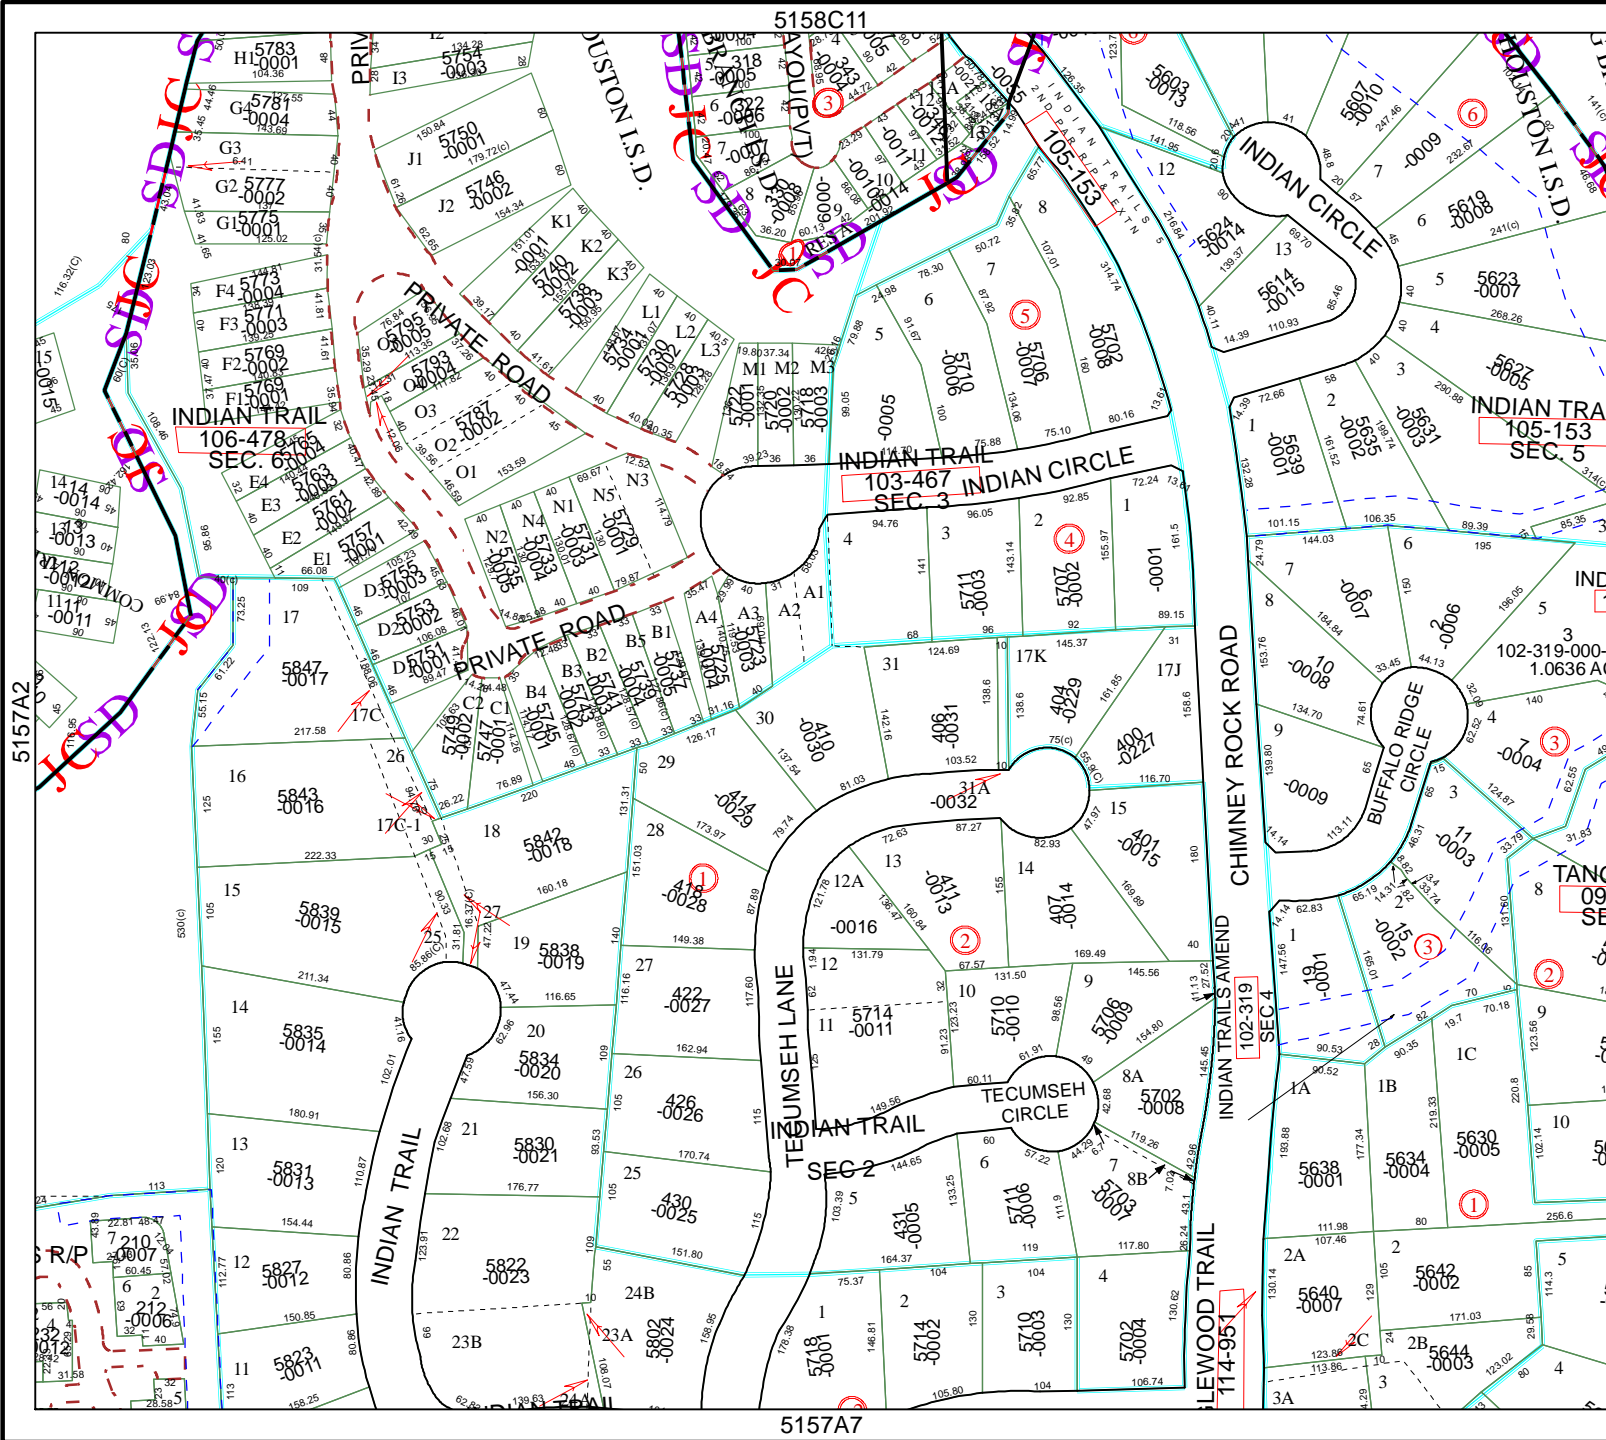

Harris County Appraisal District

0 100 200

PUBLICATION DATE:
1/20/2012

Geospatial or map data maintained by the Harris County Appraisal District is for informational purposes and may not have been prepared for or be suitable for legal, engineering, or surveying purposes. It does not represent an on-the-ground survey and only represents the approximate location of property boundaries.

MAP LOCATION

FACET 5157A

1	2	3	4
5	6	7	8
9	10	11	12

5157A2

5158C11

5157A4

5157A7