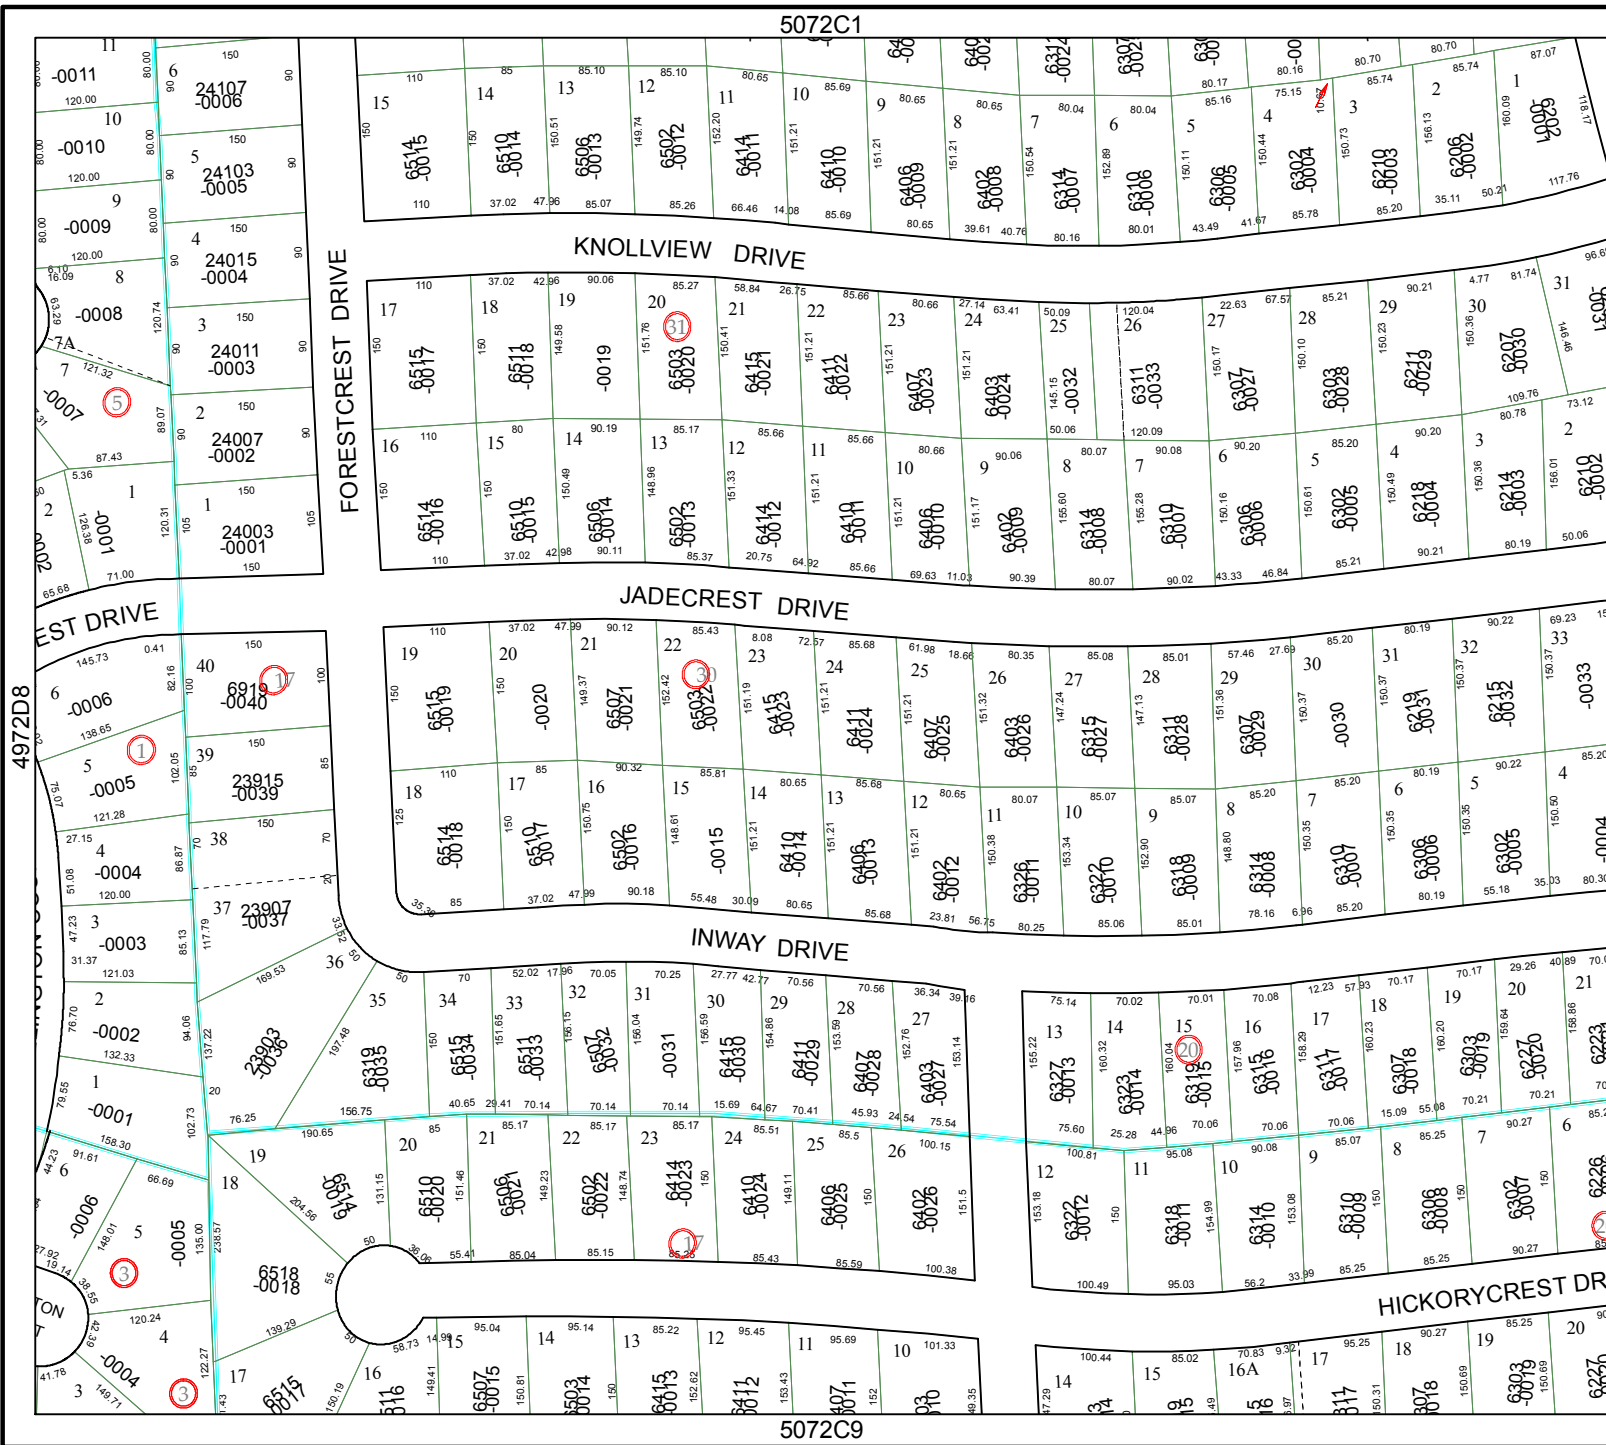

Harris County Appraisal District

0 100 200

PUBLICATION DATE:
1/15/2010

MAP LOCATION

FACET 5072C

1	2	3	4
5	6	7	8
9	10	11	12

5072C1

5072C9

5072C6