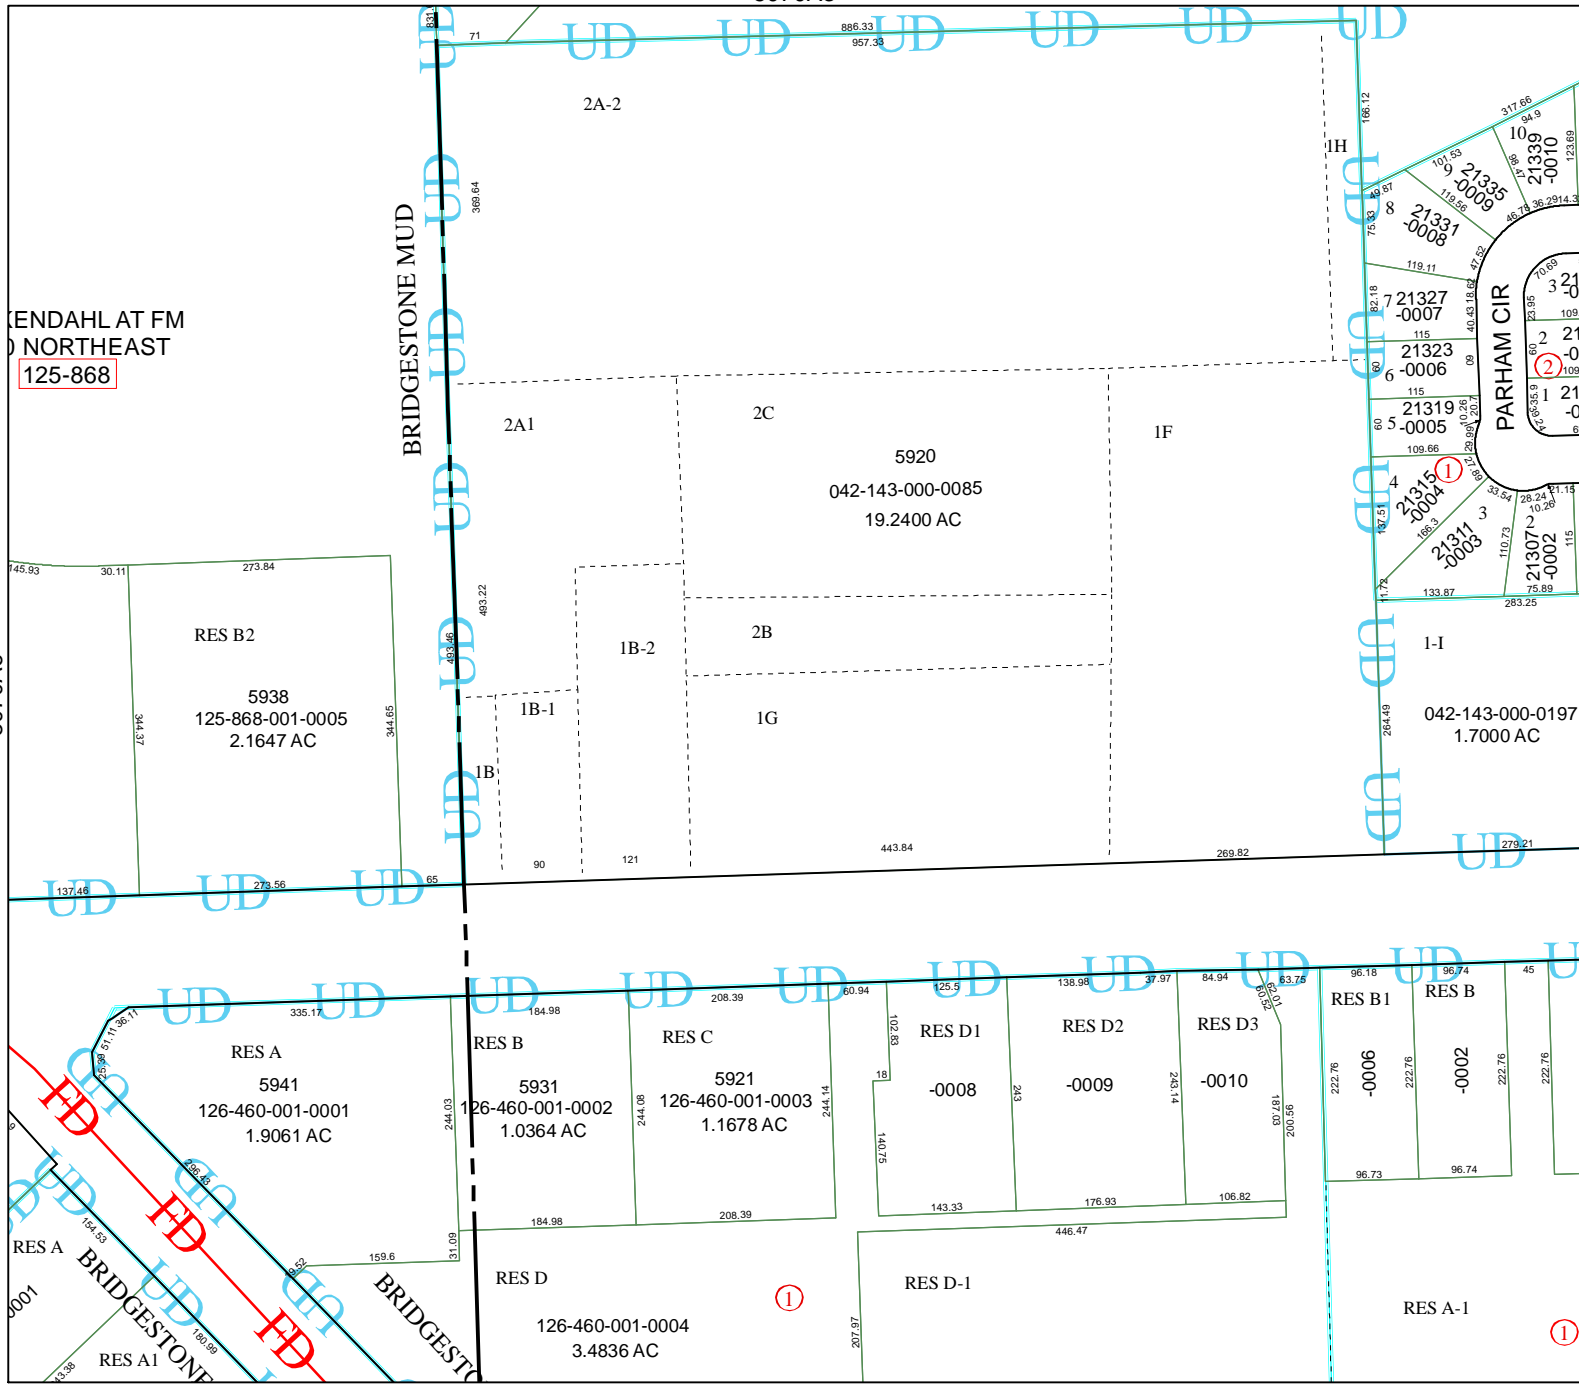

5070A3

KENDAHL AT FM  
NORTHEAST  
125-868

5070A6

# Harris County Appraisal District

0 100 200  
PUBLICATION DATE:  
12/8/2011

Geospatial or map data maintained by the Harris County Appraisal District is for informational purposes and may not have been prepared for or be suitable for legal, engineering, or surveying purposes. It does not represent an on-the-ground survey and only represents the approximate location of property boundaries.

MAP LOCATION

## FACET 5070A

1	2	3	4
5	6	7	8
9	10	11	12

5070A11