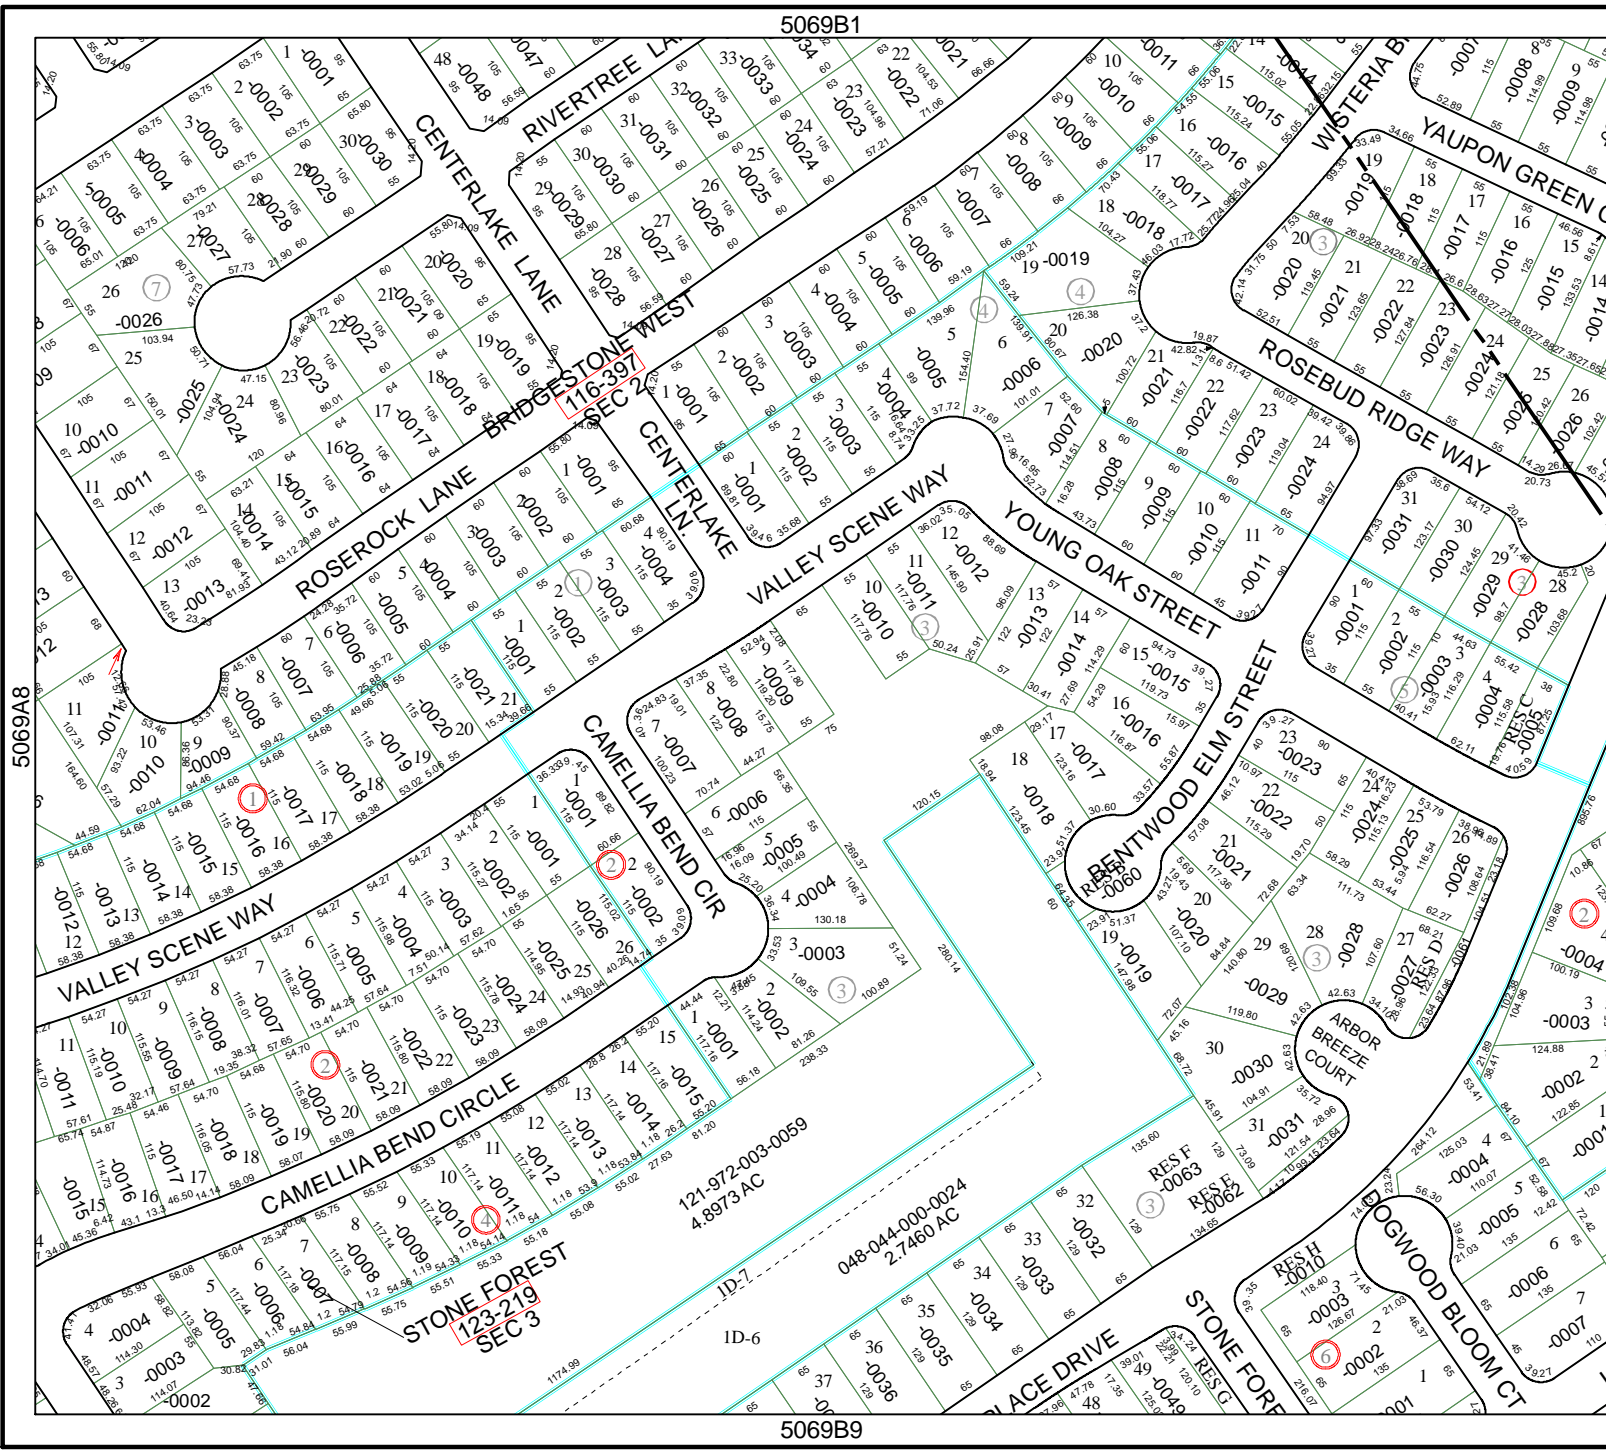

# Harris County Appraisal District

0 100 200

PUBLICATION DATE:  
8/3/2011

Geospatial or map data maintained by the Harris County Appraisal District is for informational purposes and may not have been prepared for or be suitable for legal, engineering, or surveying purposes. It does not represent an on-the-ground survey and only represents the approximate location of property boundaries.

MAP LOCATION

## FACET 5069B

1	2	3	4
5	6	7	8
9	10	11	12

5069B1

5069B9

5069A8

5069B6

121-972-003-0059  
4.8973 AC

048-044-000-0024  
2.7460 AC