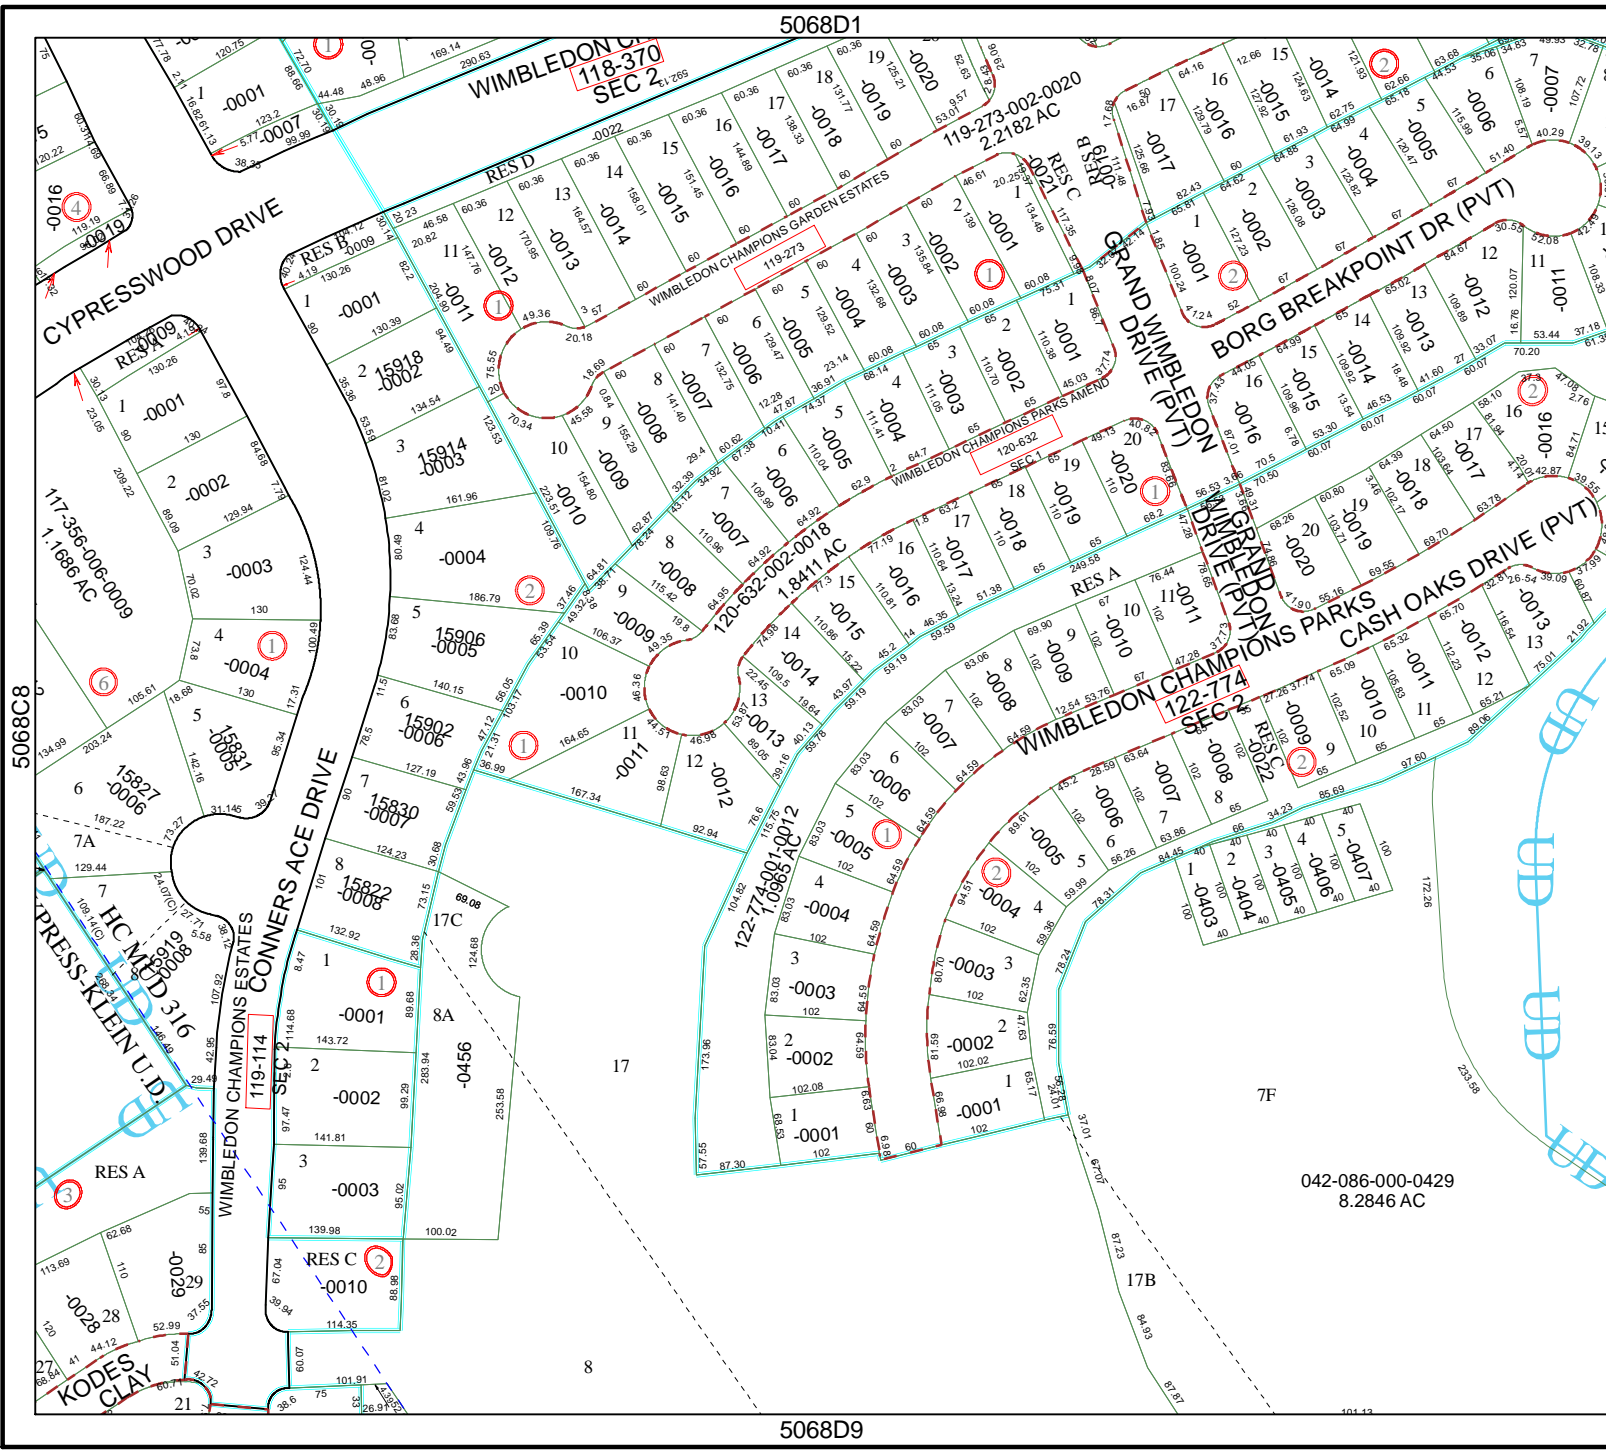

Harris County Appraisal District

0 100 200

PUBLICATION DATE:
8/15/2011

Geospatial or map data maintained by the Harris County Appraisal District is for informational purposes and may not have been prepared for or be suitable for legal, engineering, or surveying purposes. It does not represent an on-the-ground survey and only represents the approximate location of property boundaries.

MAP LOCATION

FACET 5068D

1	2	3	4
5	6	7	8
9	10	11	12

5068D1

5068D9

042-086-000-0429
8.2846 AC

5068D6