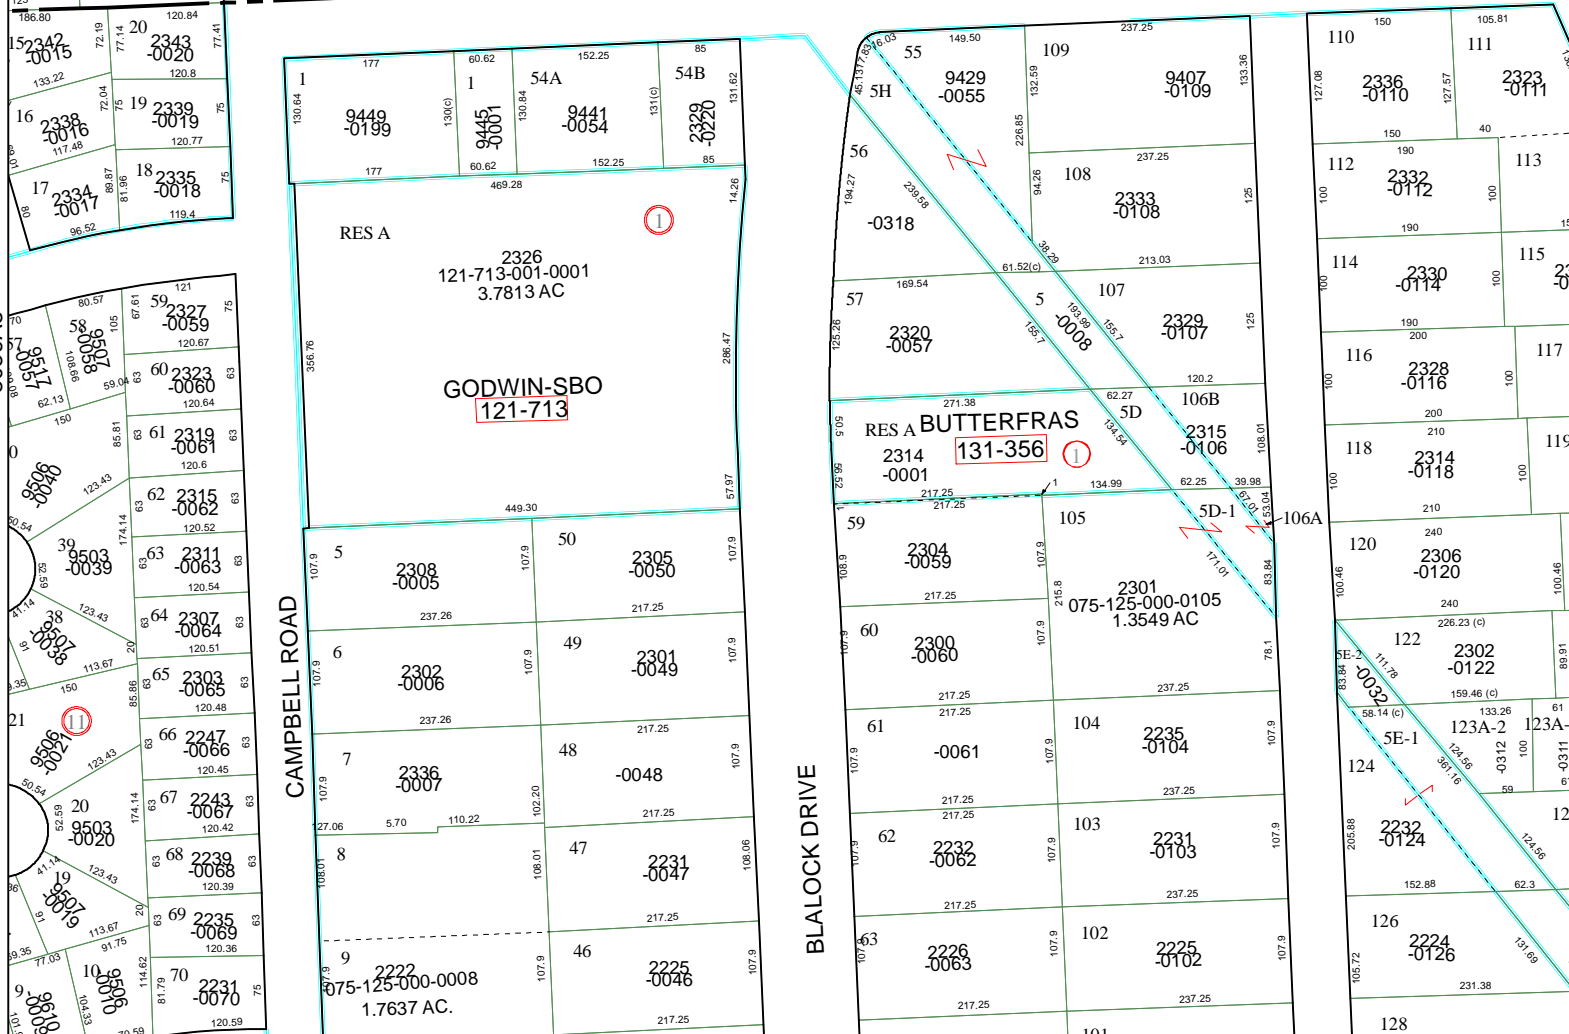

MAP LOCATION

FACET 5059A

1	2	3	4
5	6	7	8
9	10	11	12

5059A2

5059A10

5059A5

CAMPBELL ROAD

BLALOCK DRIVE