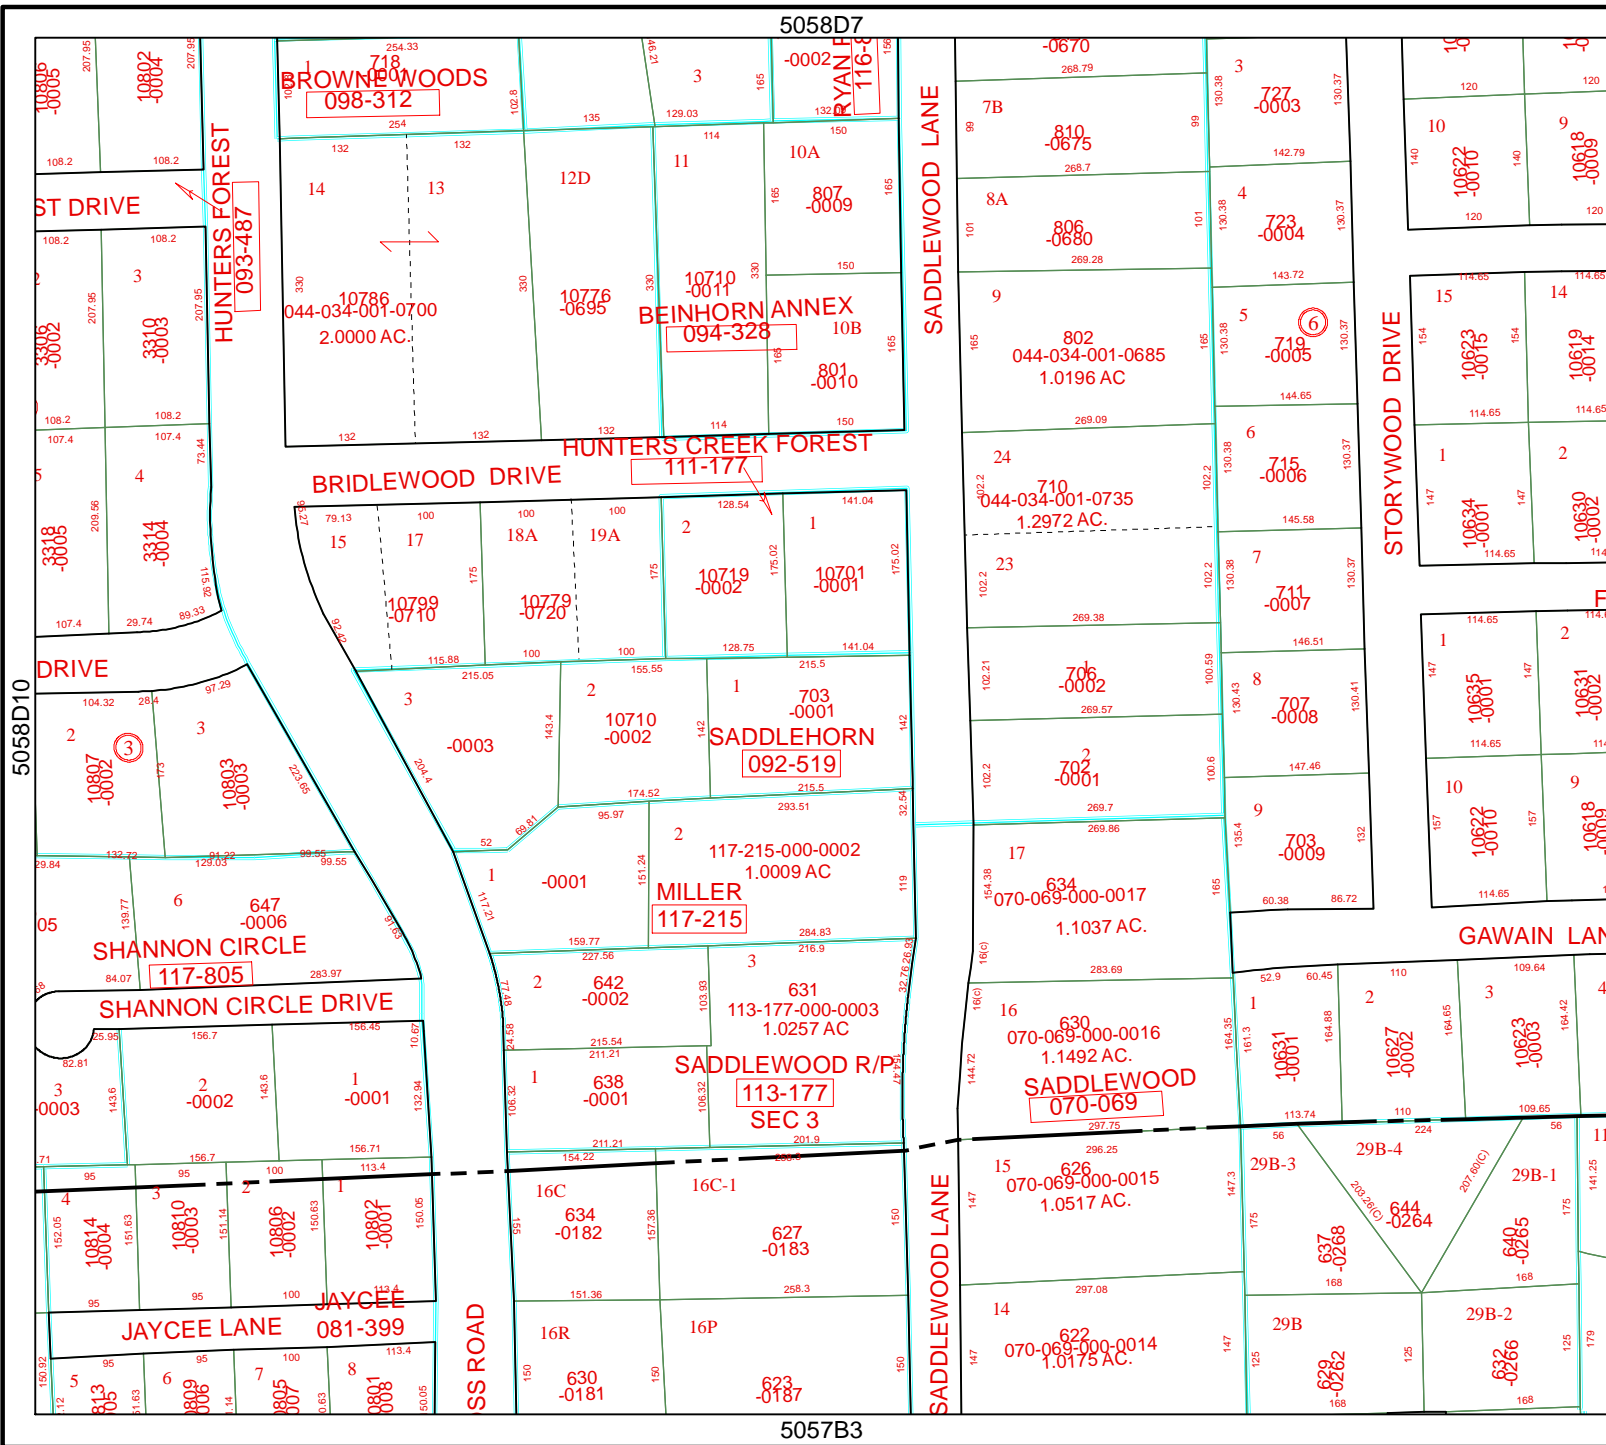

# Harris County Appraisal District

0 100 200

PUBLICATION DATE:  
1/20/2012

Geospatial or map data maintained by the Harris County Appraisal District is for informational purposes and may not have been prepared for or be suitable for legal, engineering, or surveying purposes. It does not represent an on-the-ground survey and only represents the approximate location of property boundaries.

MAP LOCATION

## FACET 5058D

1	2	3	4
5	6	7	8
9	10	11	12

5058D12

5058D10

STORYWOOD DRIVE

SADDLEWOOD LANE

SADDLEWOOD LANE

HUNTERS FOREST

HUNTERS CREEK FOREST

BRIDLEWOOD DRIVE

ST DRIVE

DRIVE

SHANNON CIRCLE

SHANNON CIRCLE DRIVE

JAYCEE LANE

SS ROAD