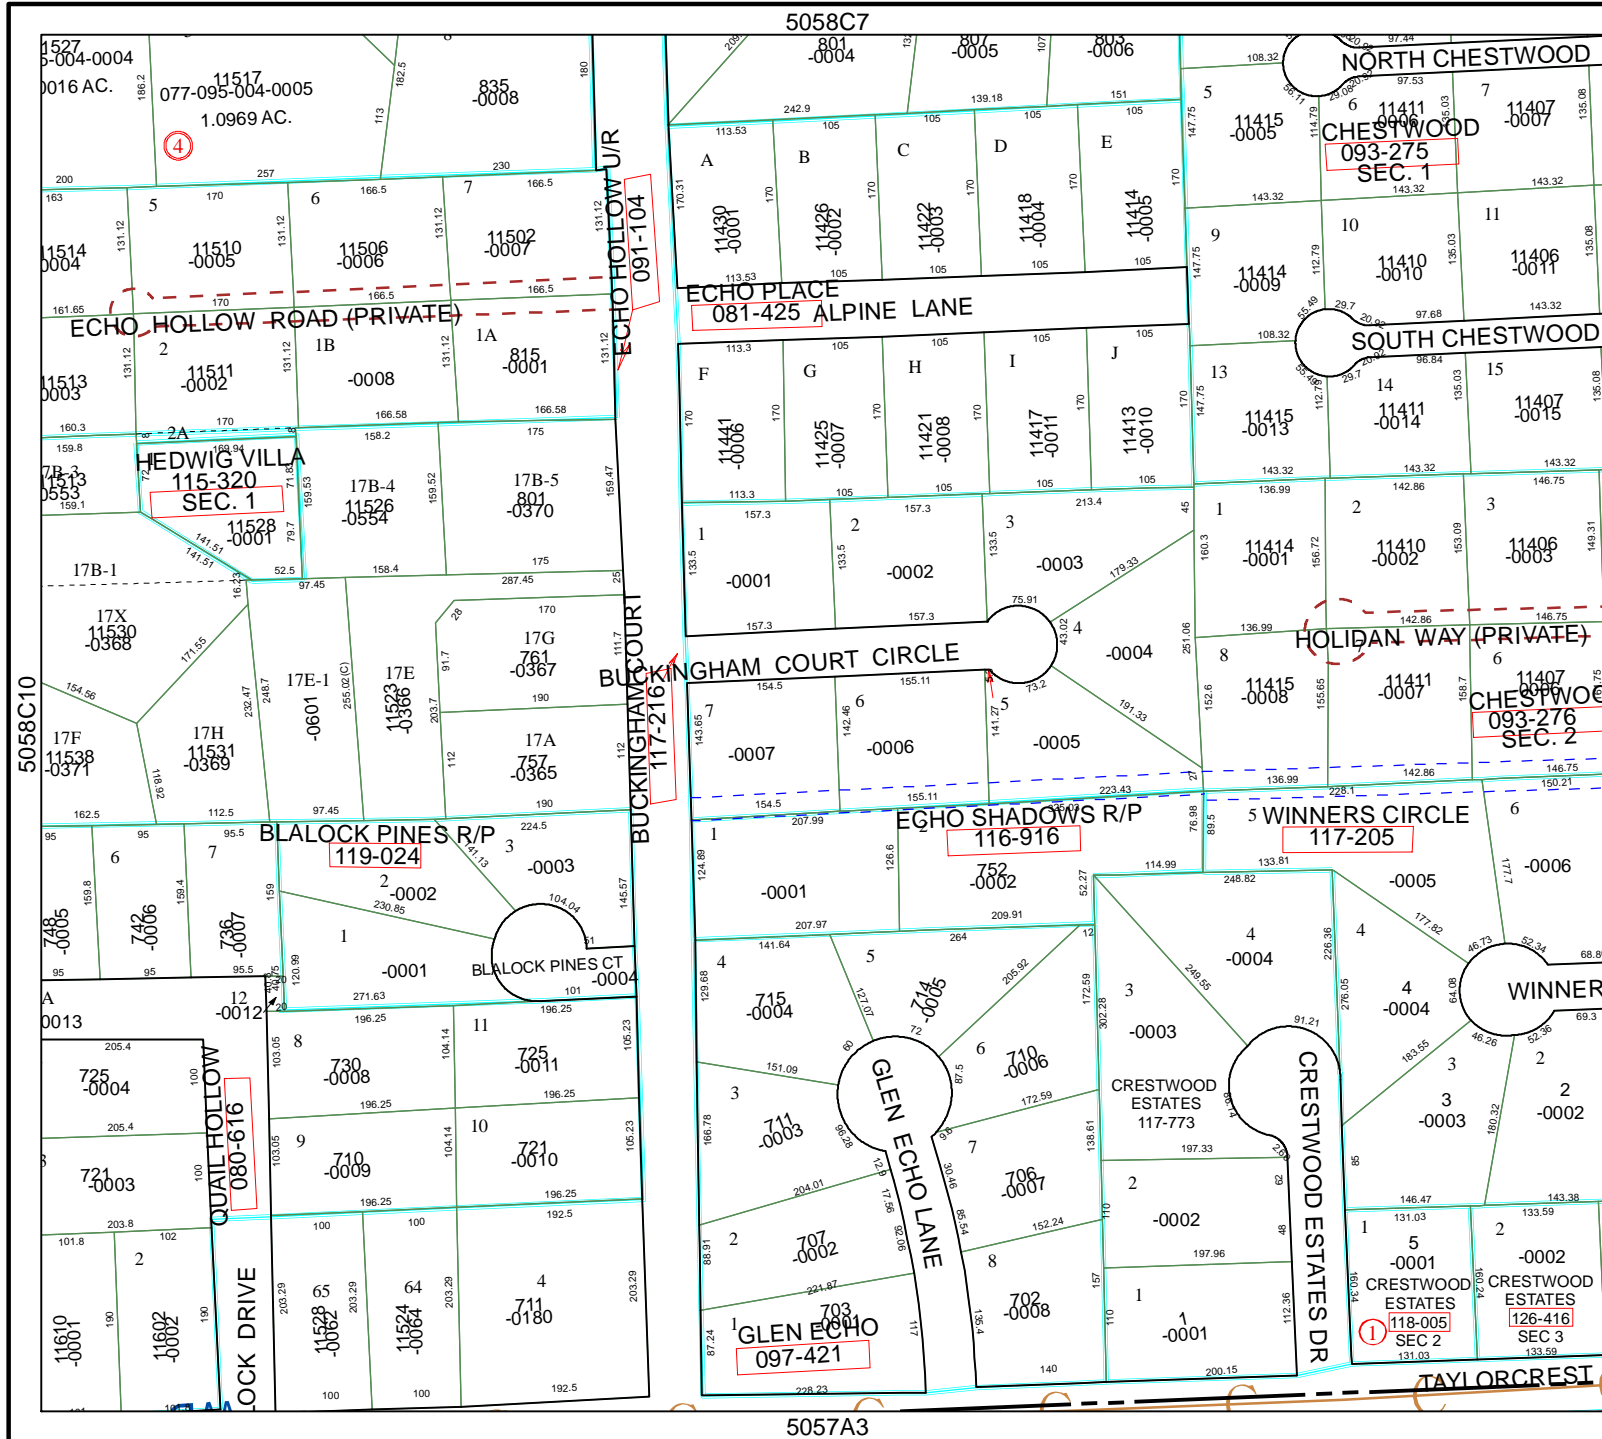

# Harris County Appraisal District

0 100 200  
**PUBLICATION DATE:**  
 2/7/2012

Geospatial or map data maintained by the Harris County Appraisal District is for informational purposes and may not have been prepared for or be suitable for legal, engineering, or surveying purposes. It does not represent an on-the-ground survey and only represents the approximate location of property boundaries.

**MAP LOCATION**

## FACET 5058C

1	2	3	4
5	6	7	8
9	10	11	12

5057A3