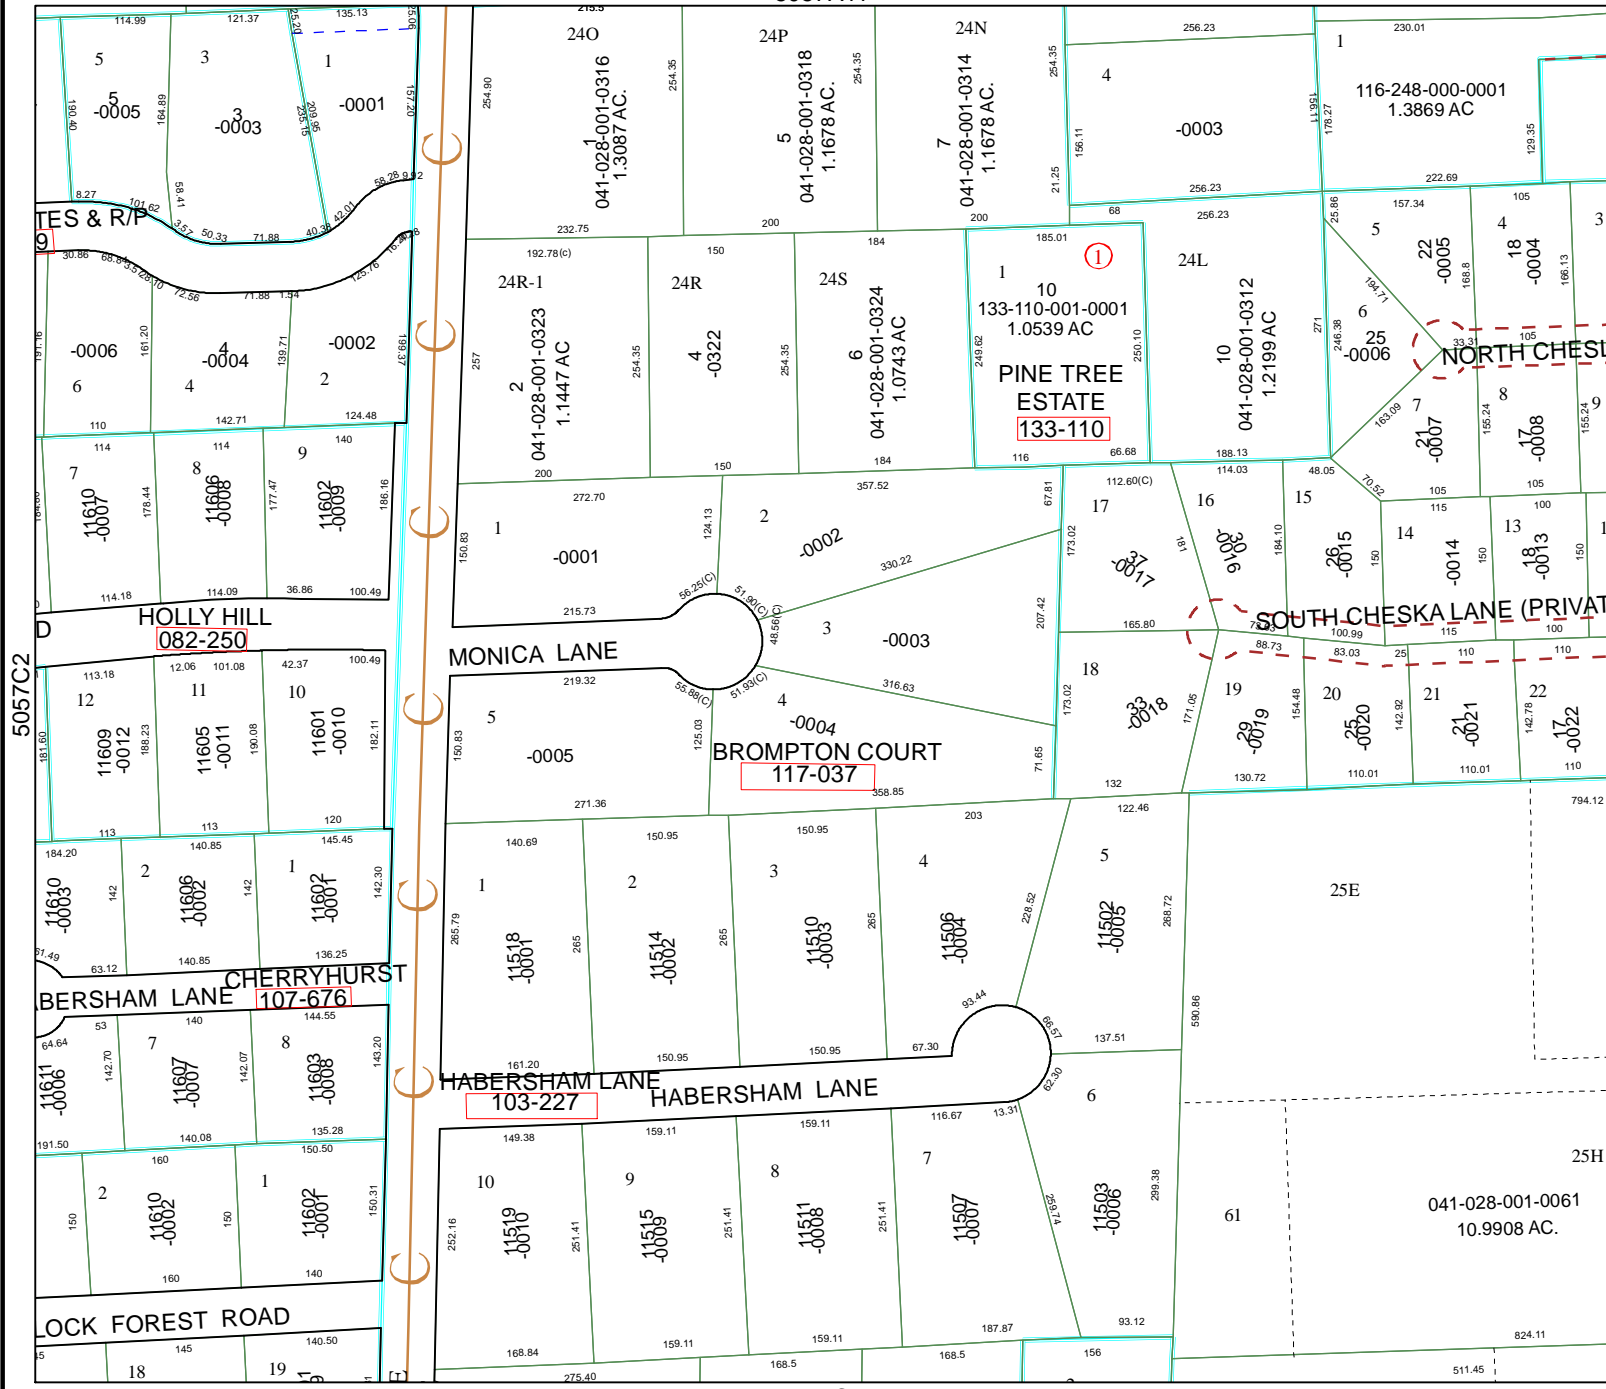

Harris County Appraisal District

0 100 200

PUBLICATION DATE:
1/20/2012

Geospatial or map data maintained by the Harris County Appraisal District is for informational purposes and may not have been prepared for or be suitable for legal, engineering, or surveying purposes. It does not represent an on-the-ground survey and only represents the approximate location of property boundaries.

MAP LOCATION

FACET 5057C

1	2	3	4
5	6	7	8
9	10	11	12

5057A11

5057C7

5057C2

5057C4