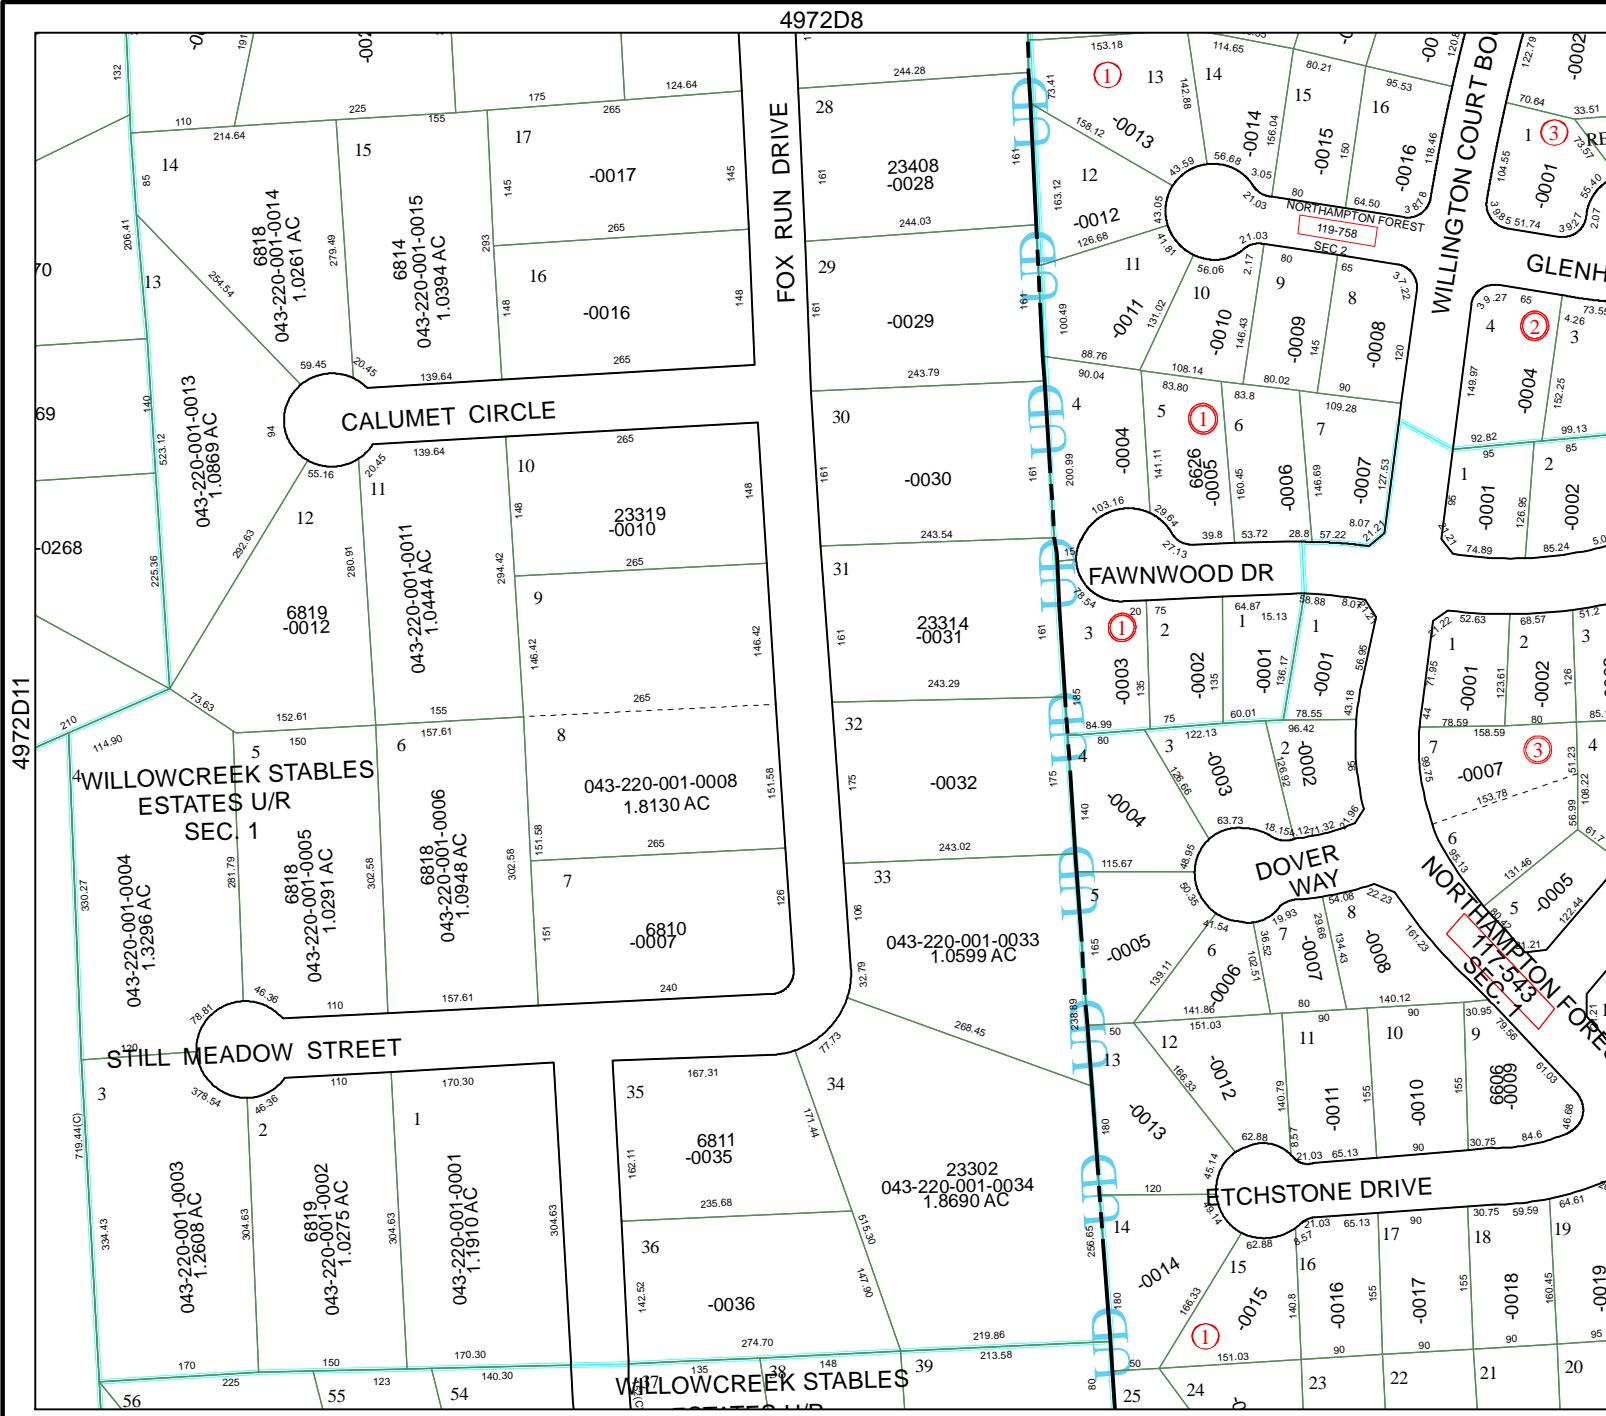

4972D8

FOX RUN DRIVE

4971B4

Harris County Appraisal District

0 100 200
 PUBLICATION DATE:
 11/18/2011

Geospatial or map data maintained by the Harris County Appraisal District is for informational purposes and may not have been prepared for or be suitable for legal, engineering, or surveying purposes. It does not represent an on-the-ground survey and only represents the approximate location of property boundaries.

MAP LOCATION

FACET 4972D

1	2	3	4
5	6	7	8
9	10	11	12