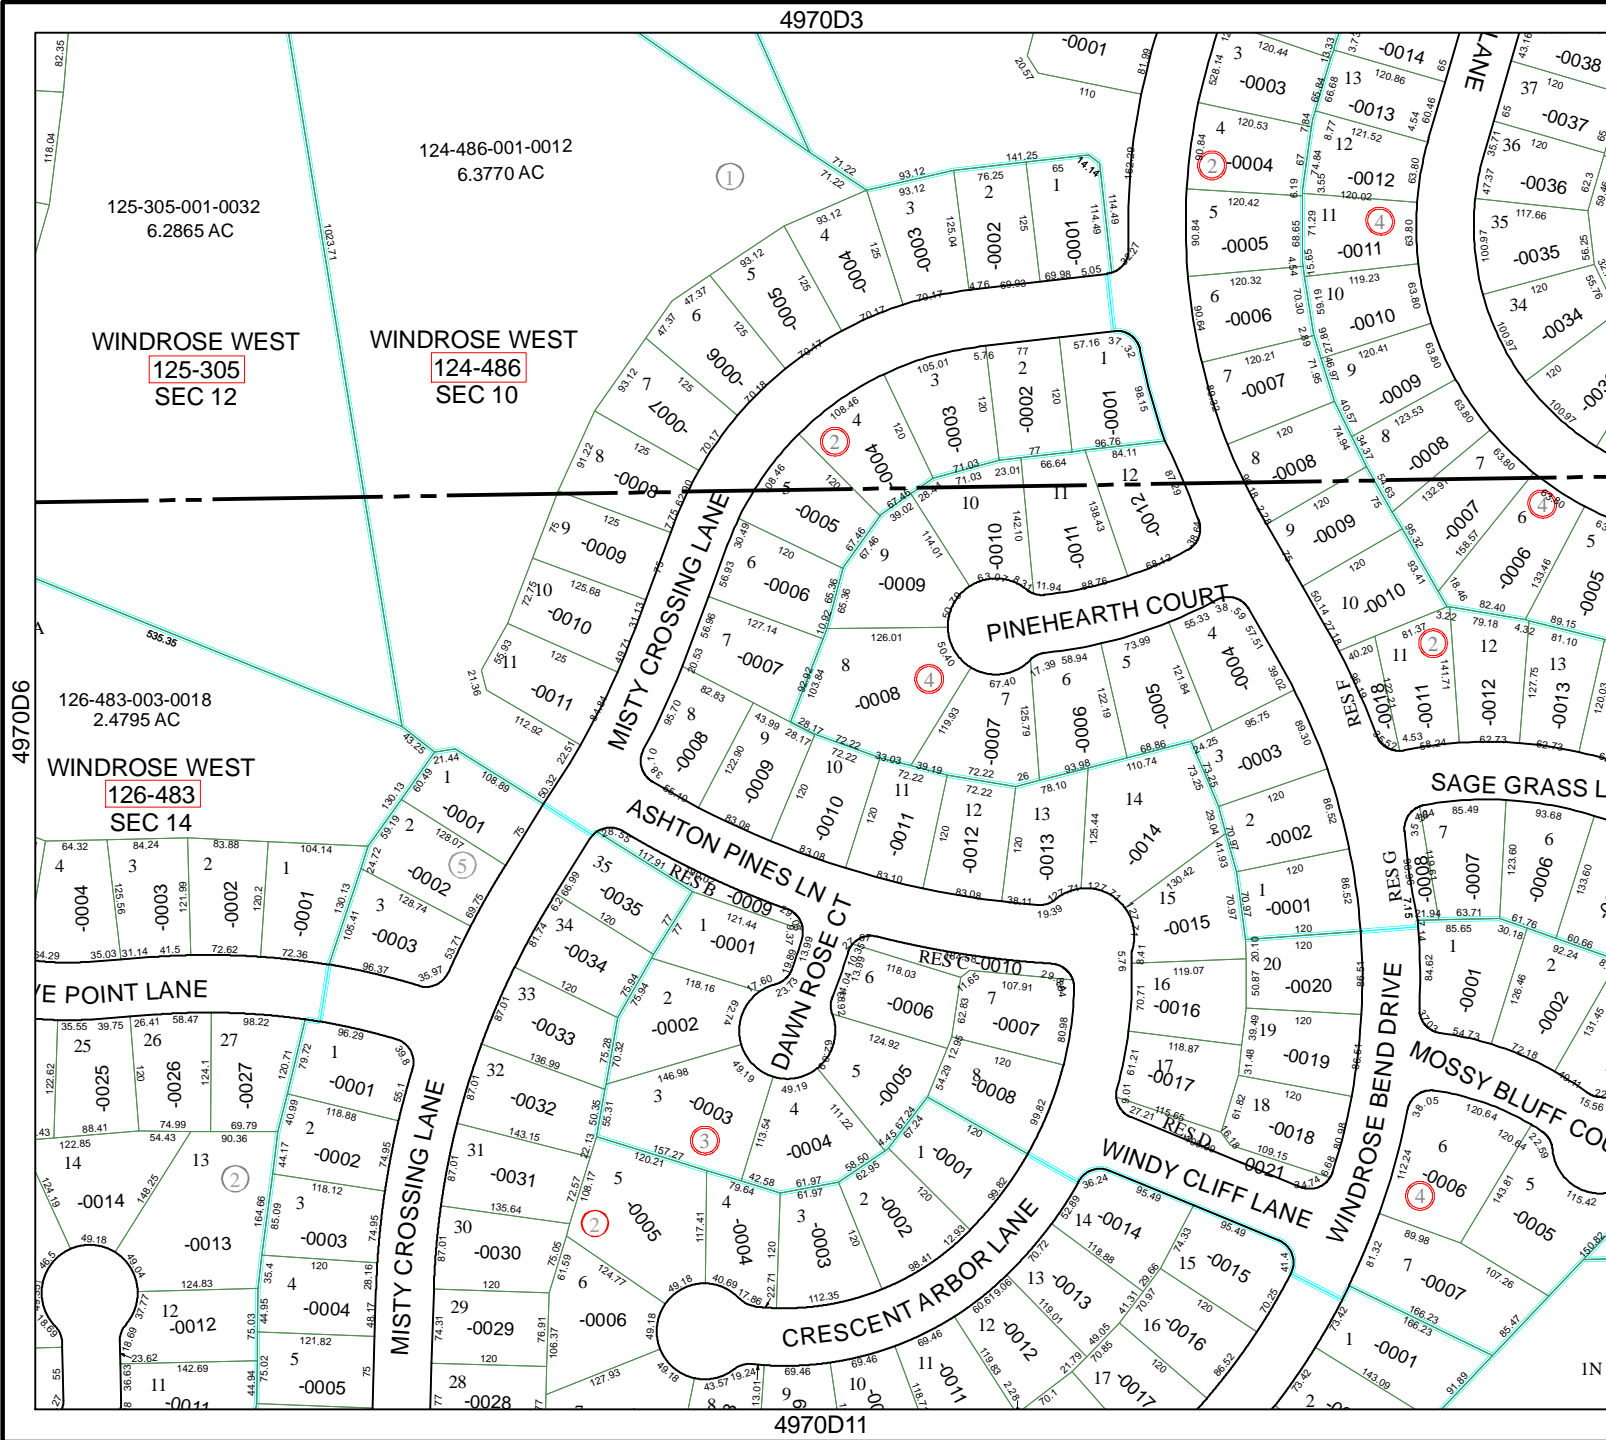

# Harris County Appraisal District

0 100 200

PUBLICATION DATE:  
8/15/2011

Geospatial or map data maintained by the Harris County Appraisal District is for informational purposes and may not be prepared for or be suitable for legal, engineering, or surveying purposes. It does not represent an on-the-ground survey and only represents the approximate location of property boundaries.

MAP LOCATION

## FACET 4970D

1	2	3	4
5	6	7	8
9	10	11	12

125-305-001-0032  
6.2865 AC  
WINDROSE WEST  
125-305  
SEC 12

124-486-001-0012  
6.3770 AC  
WINDROSE WEST  
124-486  
SEC 10

126-483-003-0018  
2.4795 AC  
WINDROSE WEST  
126-483  
SEC 14