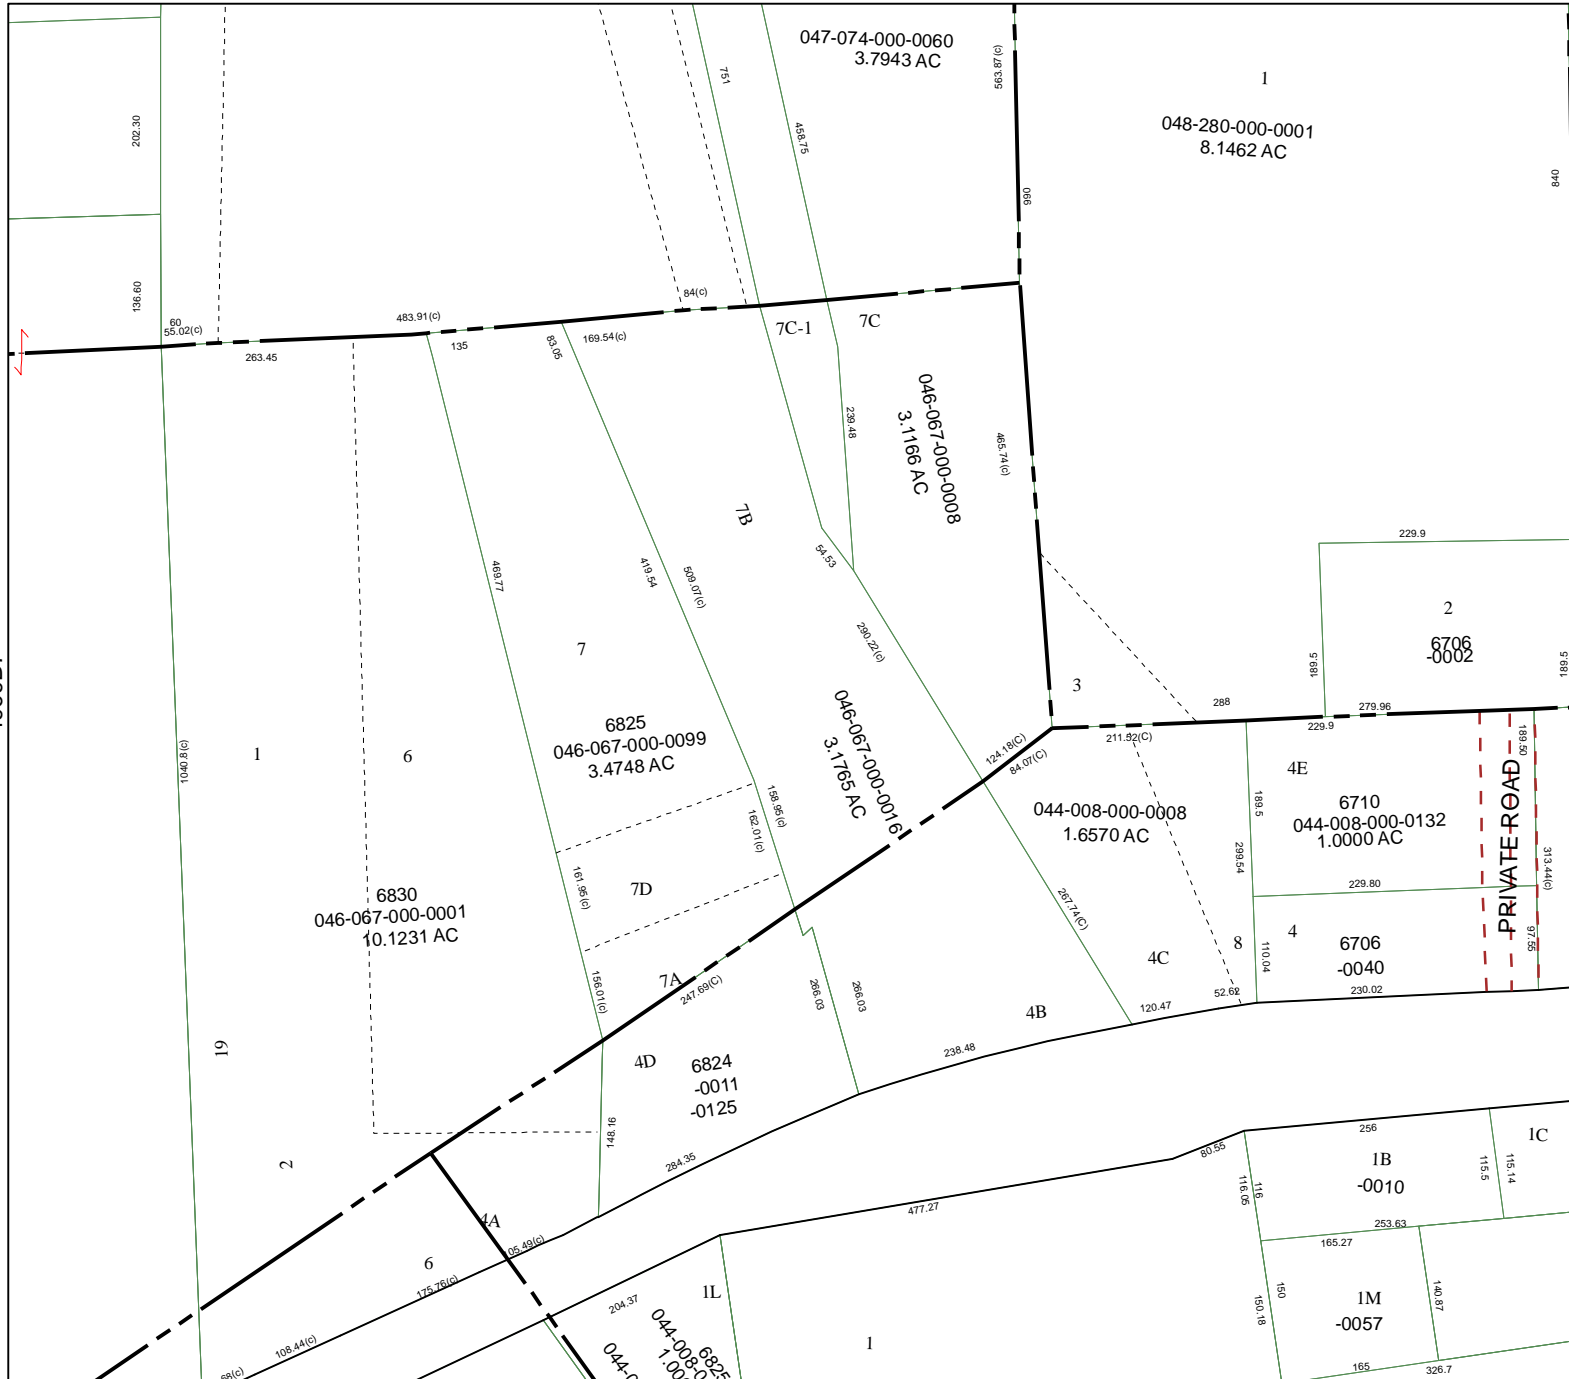

4969B4

047-074-000-0060
3.7943 AC

048-280-000-0001
8.1462 AC

Harris County Appraisal District

0 100 200

PUBLICATION DATE:
8/15/2011

Geospatial or map data maintained by the Harris County Appraisal District is for informational purposes and may not have been prepared for or be suitable for legal, engineering, or surveying purposes. It does not represent an on-the-ground survey and only represents the approximate location of property boundaries.

MAP LOCATION

FACET 4969B

1	2	3	4
5	6	7	8
9	10	11	12

4969B7

4969B12

5069A5