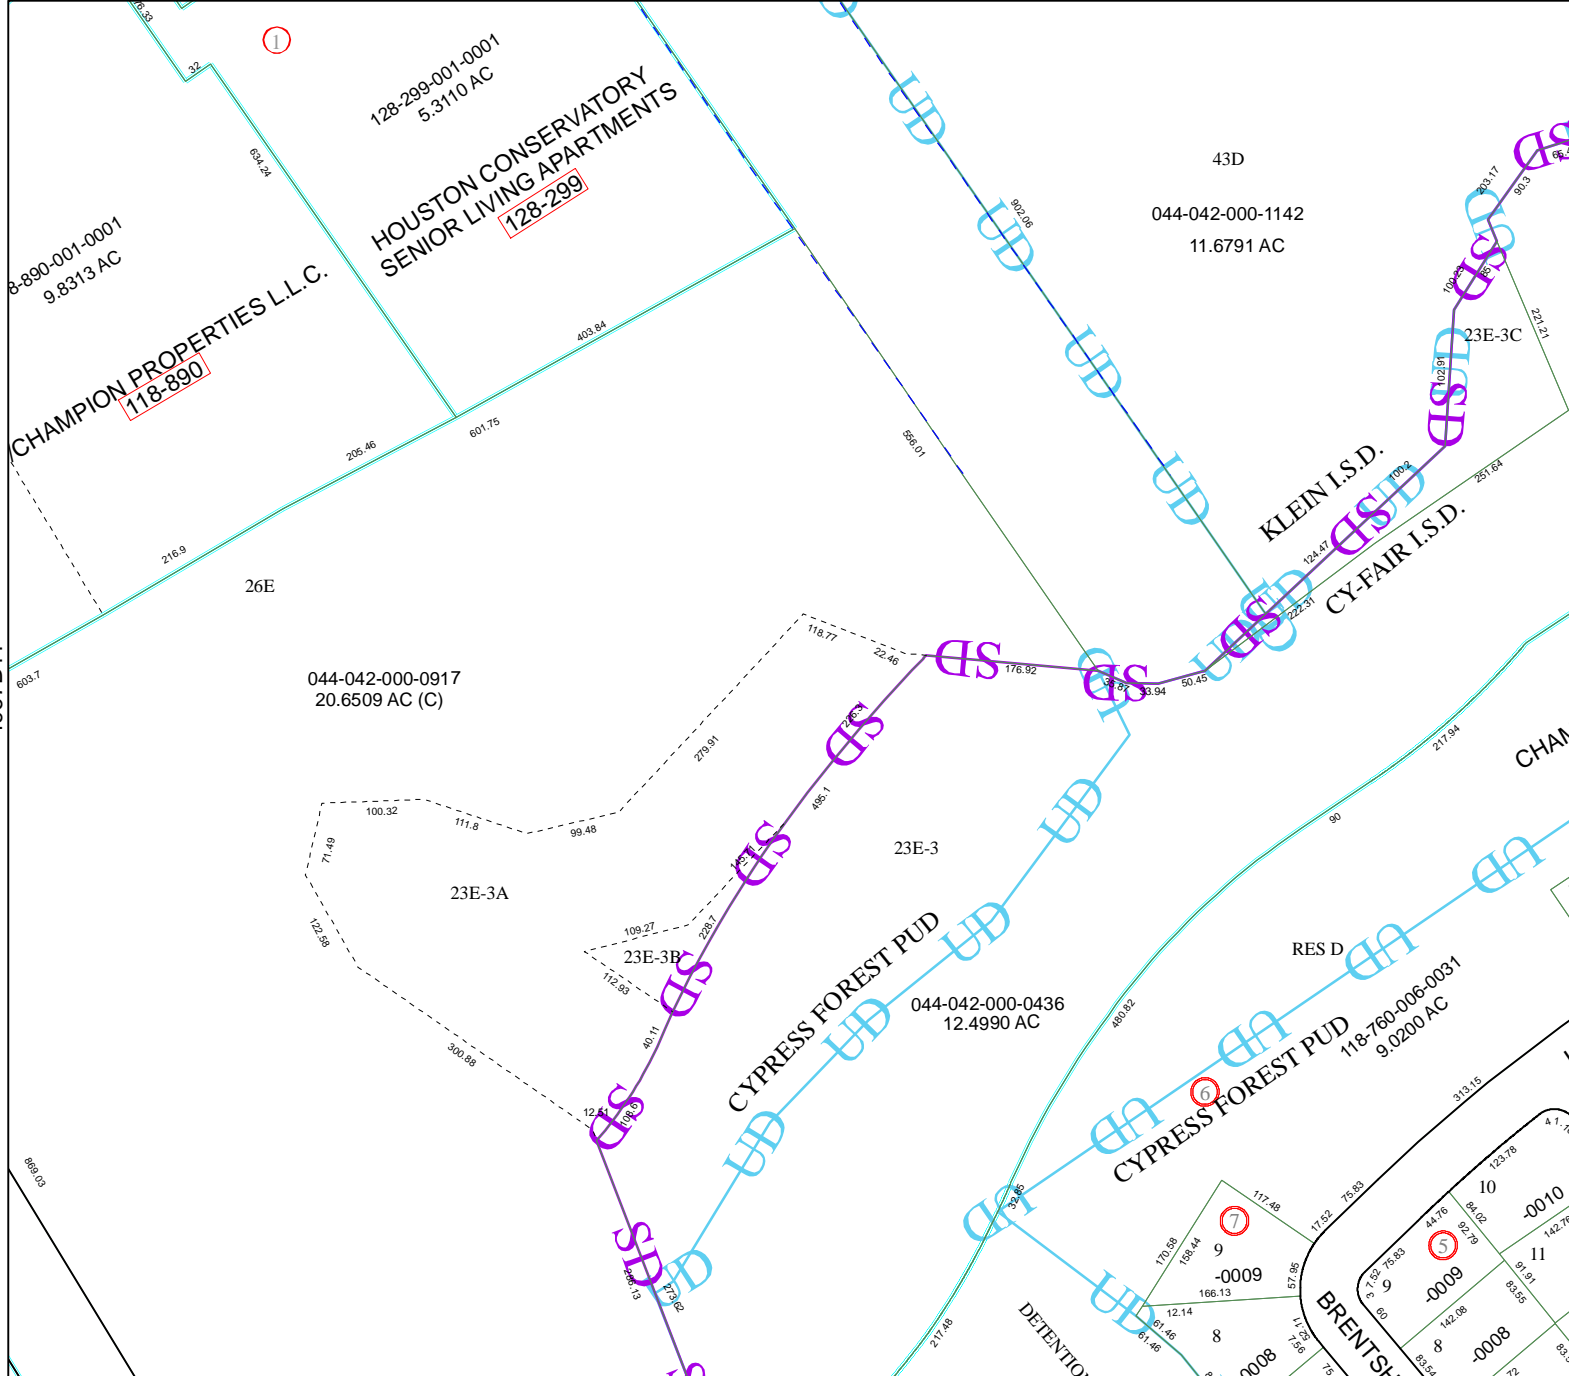

4967B8

4967D4

# Harris County Appraisal District

0 100 200  
**PUBLICATION DATE:**  
 8/18/2011

Geospatial or map data maintained by the Harris County Appraisal District is for informational purposes and may not have been prepared for or be suitable for legal, engineering, or surveying purposes. It does not represent an on-the-ground survey and only represents the approximate location of property boundaries.

### MAP LOCATION

## FACET 4967B

1	2	3	4
5	6	7	8
9	10	11	12

4967B11

5067A9