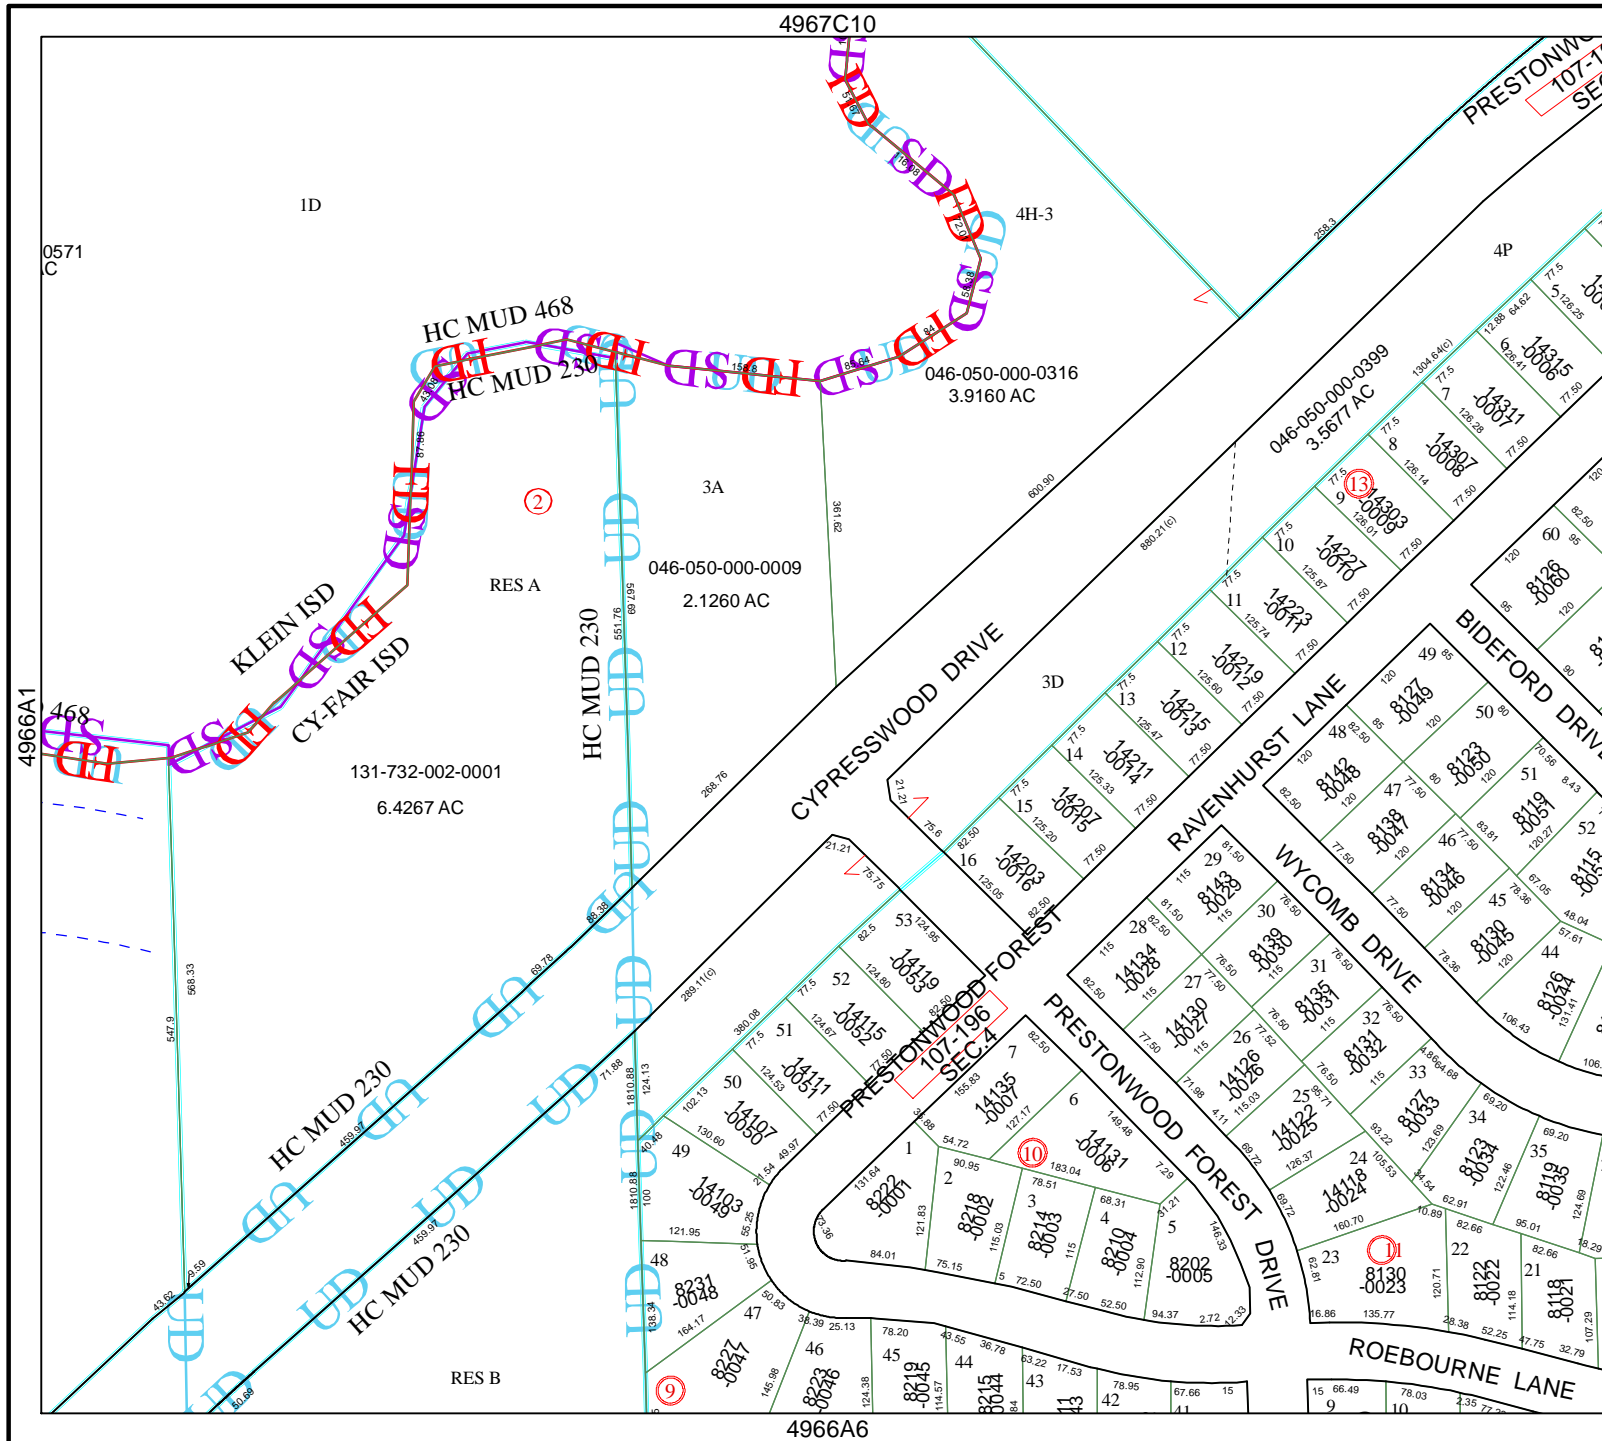

Harris County Appraisal District

0 100 200
 PUBLICATION DATE:
 12/19/2011

Geospatial or map data maintained by the Harris County Appraisal District is for informational purposes and may not have been prepared for or be suitable for legal, engineering, or surveying purposes. It does not represent an on-the-ground survey and only represents the approximate location of property boundaries.

MAP LOCATION

FACET 4966A

1	2	3	4
5	6	7	8
9	10	11	12

4967C10

ID

0571
C

HC MUD 468
HC MUD 230

4H-3

3D

RAVENHURST LANE

BIDEFORD DRIVE

HC MUD 230

PRESTONWOOD FOREST SEC 4

PRESTONWOOD FOREST

WYCOMB DRIVE

HC MUD 230