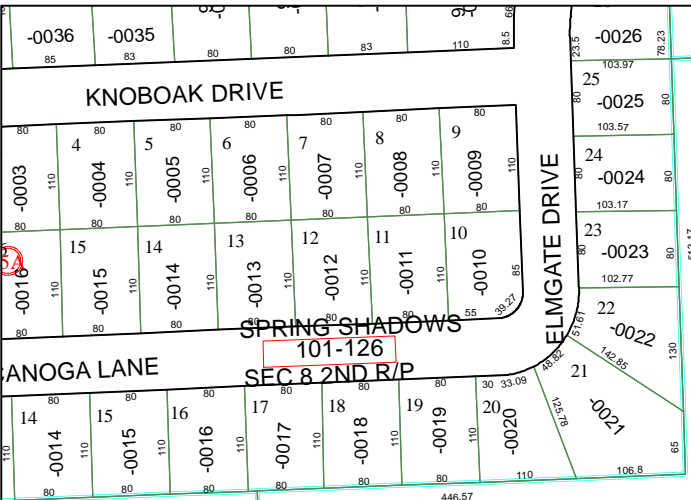

4959B12

TR 3

042-073-000-0003
1.5207 AC

ELMGATE DRIVE

RES A

①

132-807-001-0001
31.5970 AC

SPRING BRANCH ISD SPRING WOODS MIDDLE SCHOOL

132-807
SEC 02

4959D3

BRANCH ISD
WOODS ELEMENTARY
32-625
SEC 1

NEVENS ROAD

4959D8

Harris County Appraisal District

0 100 200

PUBLICATION DATE:
2/3/2012

MAP LOCATION

FACET 4959D

| | | | |
|---|----|----|----|
| 1 | 2 | 3 | 4 |
| 5 | 6 | 7 | 8 |
| 9 | 10 | 11 | 12 |

5059C1