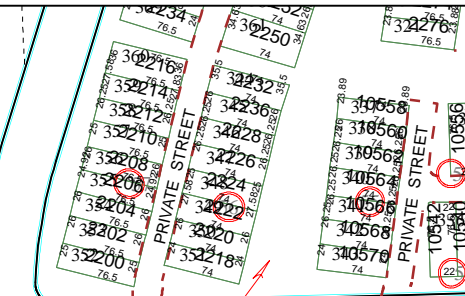

4959A8

RES

WEST HOUSTON CHINESE CHURCH  
118-103

102-074  
SEC. 3

# Harris County Appraisal District

0 100 200  
 PUBLICATION DATE:  
 10/19/2011

Geospatial or map data maintained by the Harris County Appraisal District is for informational purposes and may not have been prepared for or be suitable for legal, engineering, or surveying purposes. It does not represent an on-the-ground survey and only represents the approximate location of property boundaries.

MAP LOCATION