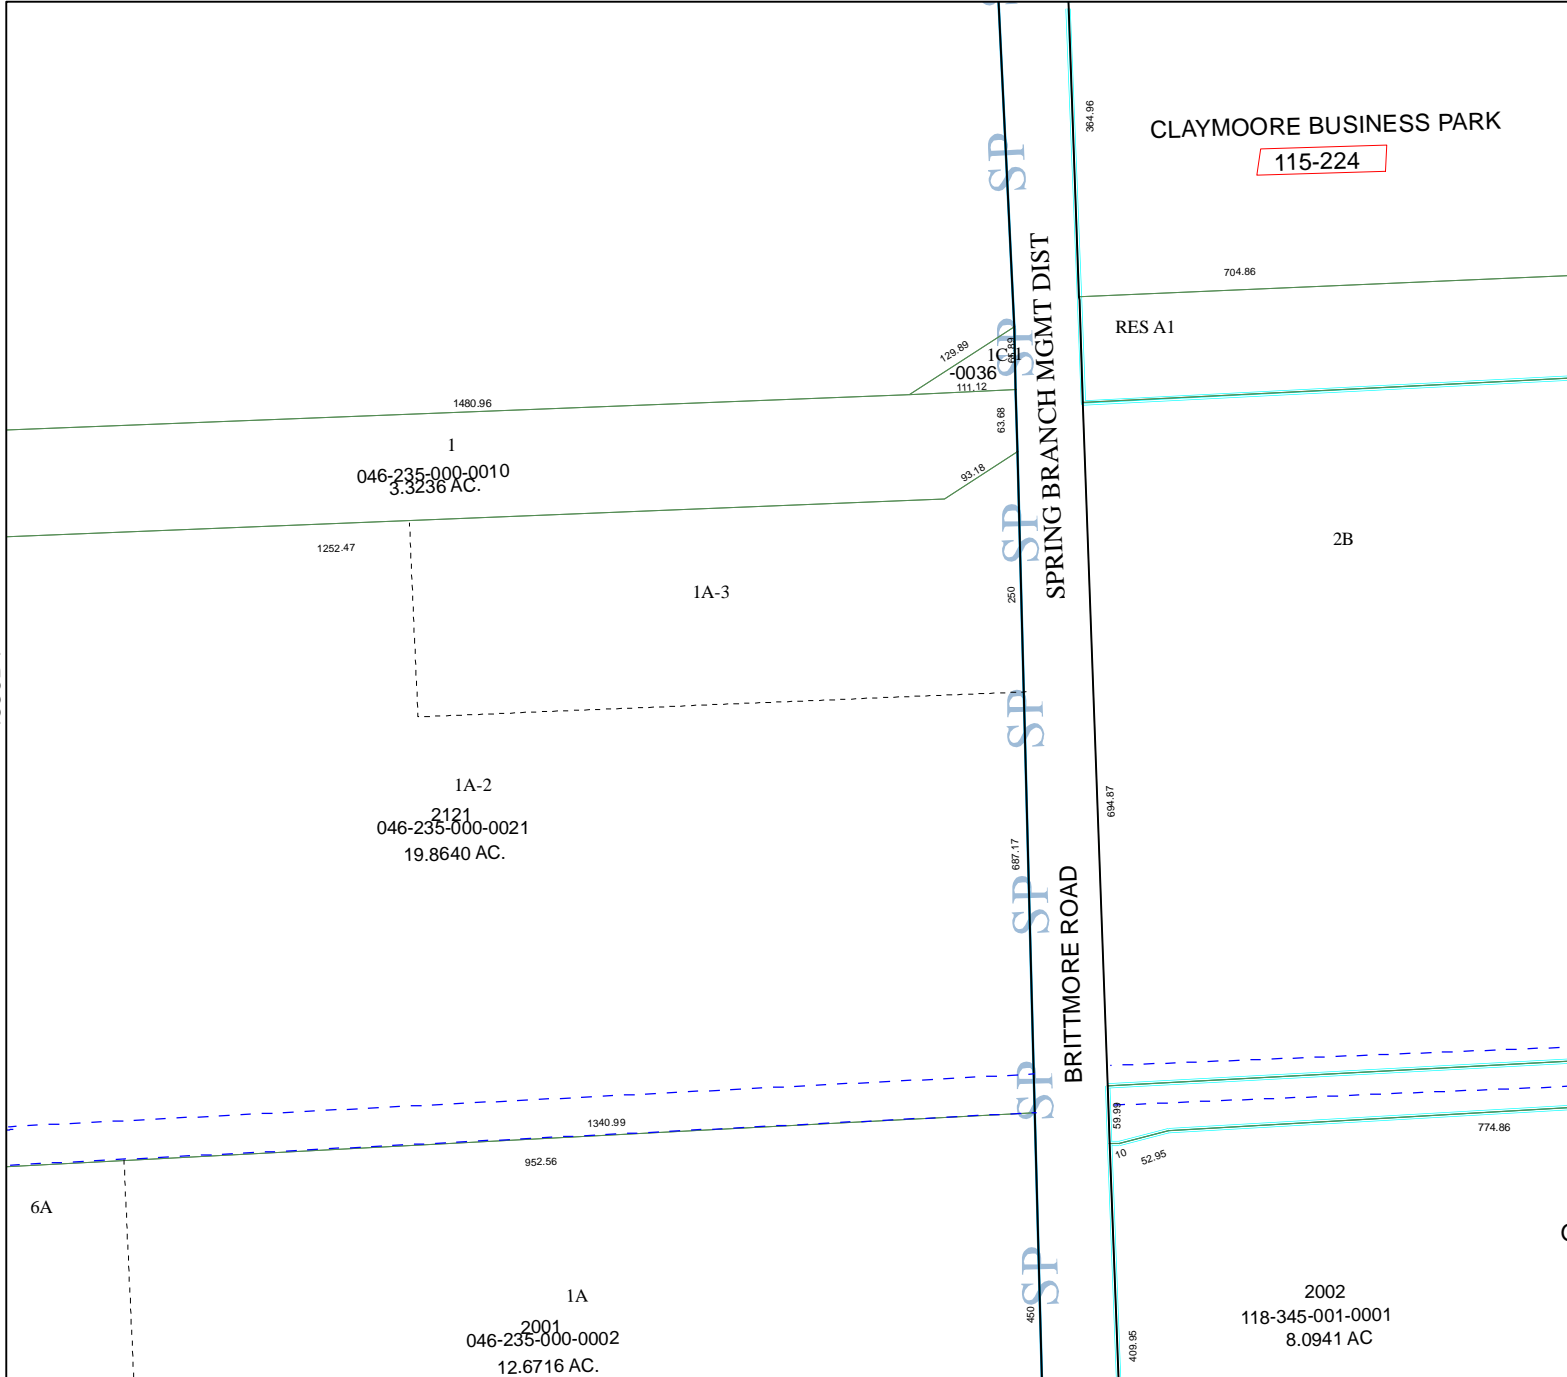

4960C9

4859B4

# Harris County Appraisal District

0 100 200  
**PUBLICATION DATE:**  
 8/15/2011

Geospatial or map data maintained by the Harris County Appraisal District is for informational purposes and may **not** have been prepared for or be suitable for legal, engineering, or surveying purposes. It does **not** represent an on-the-ground survey and only represents the approximate location of property boundaries.

### MAP LOCATION

## FACET 4959A

1	2	3	4
5	6	7	8
9	10	11	12

4959A5

4959A2

G