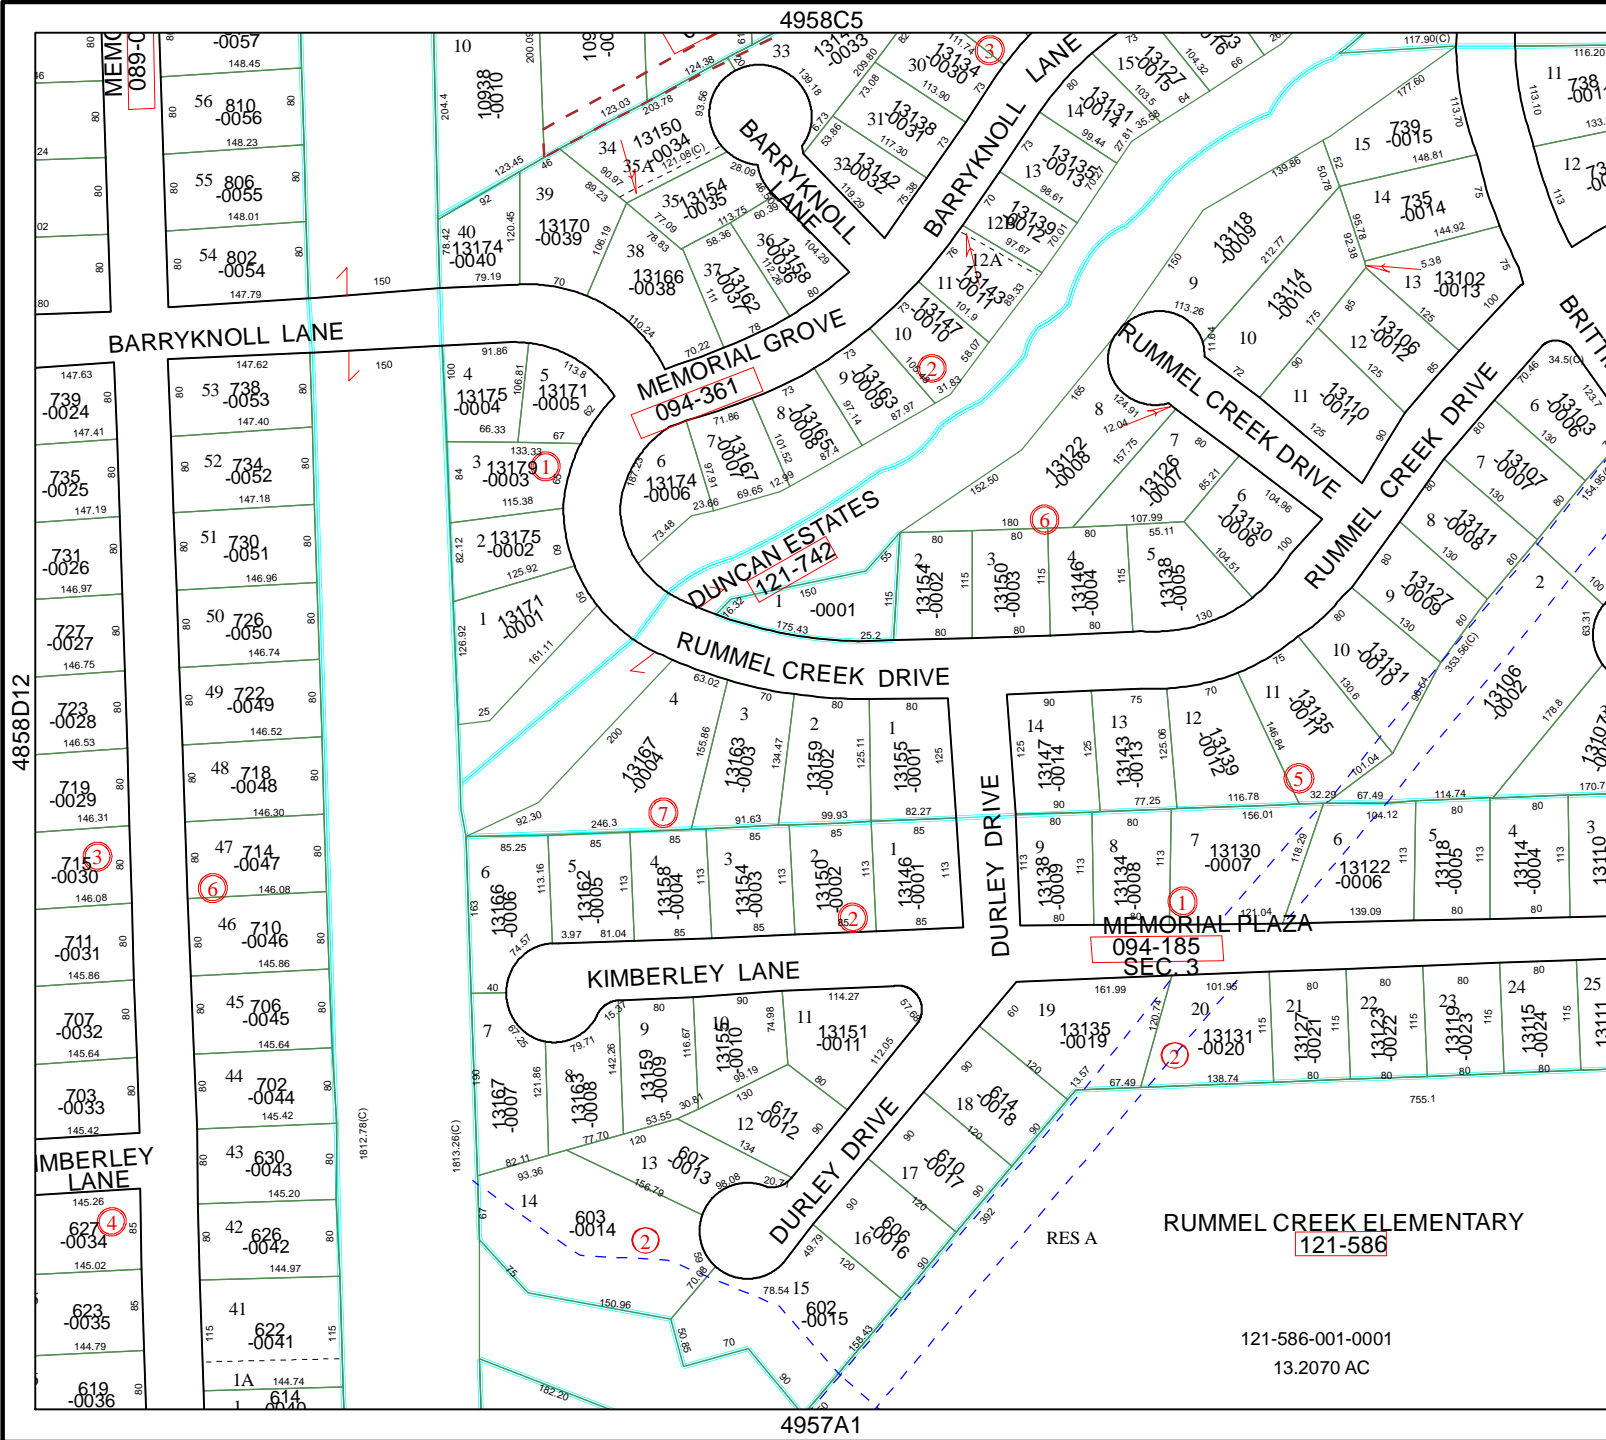

# Harris County Appraisal District

0 100 200  
**PUBLICATION DATE:**  
 1/20/2012

Geospatial or map data maintained by the Harris County Appraisal District is for informational purposes and may not have been prepared for or be suitable for legal, engineering, or surveying purposes. It does not represent an on-the-ground survey and only represents the approximate location of property boundaries.

**MAP LOCATION**

## FACET 4958C

1	2	3	4
5	6	7	8
9	10	11	12

121-586-001-0001  
 13.2070 AC

4858D12

4958C10

4957A1