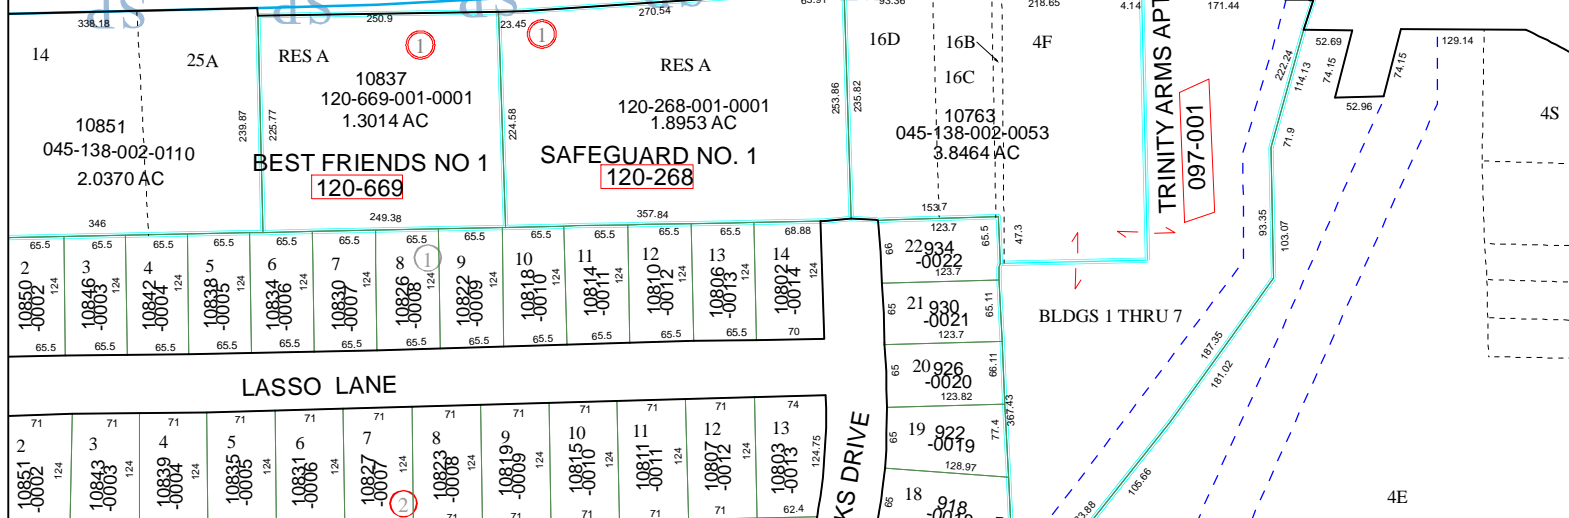

4958A10

3C

1001
045-138-000-0045

Harris County Appraisal District

0 100 200

PUBLICATION DATE:
8/15/2011

Geospatial or map data maintained by the Harris County Appraisal District is for informational purposes and may not have been prepared for or be suitable for legal, engineering, or surveying purposes. It does not represent an on-the-ground survey and only represents the approximate location of property boundaries.

MAP LOCATION

FACET 4958C

1	2	3	4
5	6	7	8
9	10	11	12

4958C1

4958C3

RING BRANCH MGMT DIST

4958C6