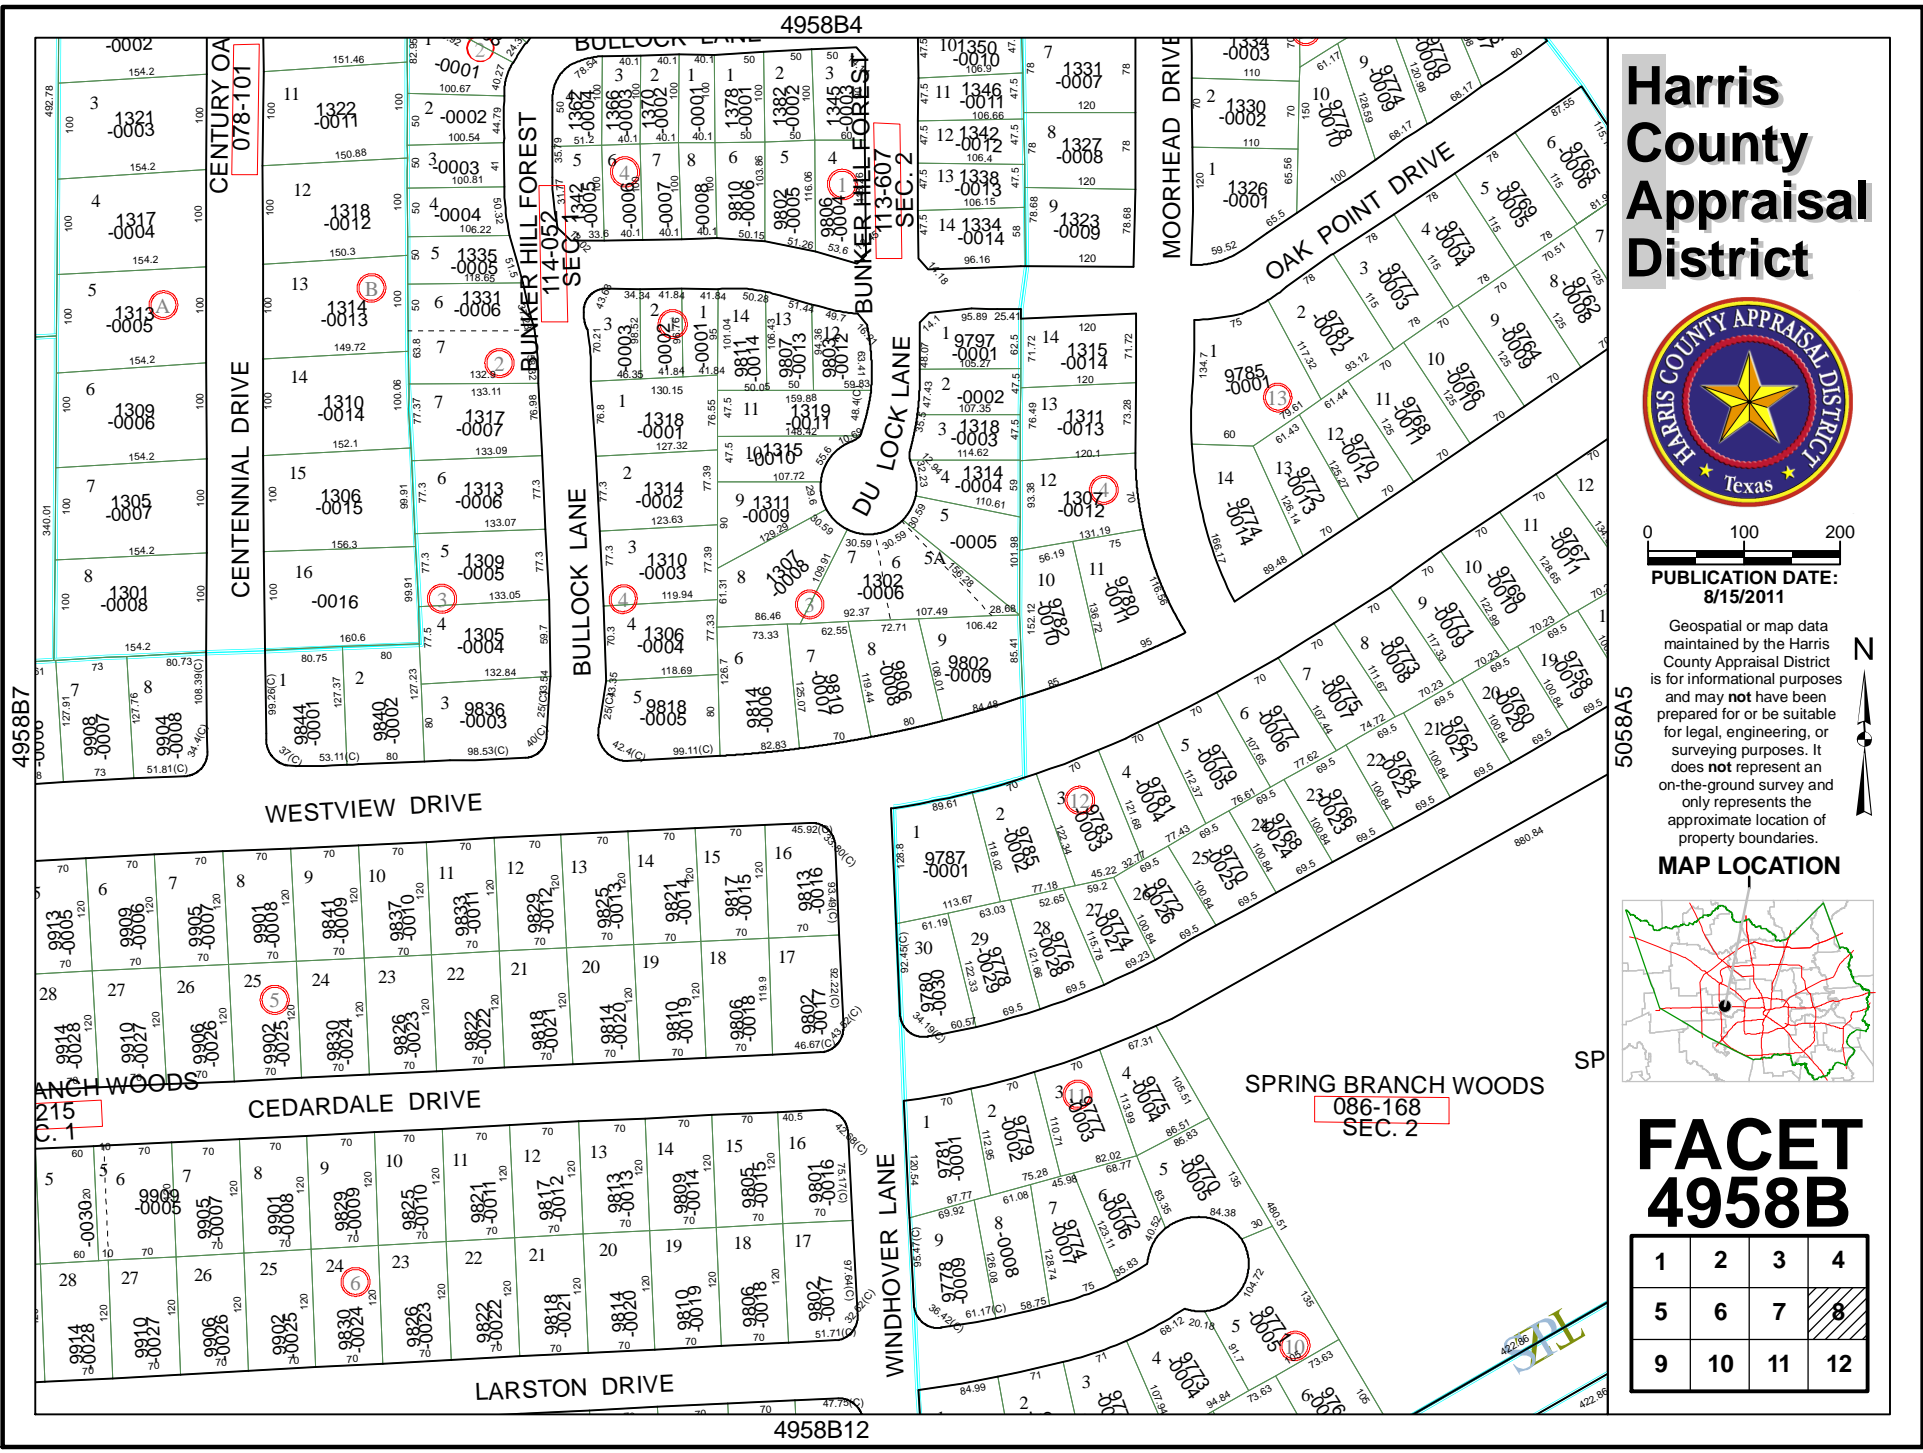

# Harris County Appraisal District

0 100 200  
 PUBLICATION DATE:  
 8/15/2011

Geospatial or map data maintained by the Harris County Appraisal District is for informational purposes and may not be suitable for legal, engineering, or surveying purposes. It does not represent an on-the-ground survey and only represents the approximate location of property boundaries.

MAP LOCATION

## FACET 4958B

1	2	3	4
5	6	7	8
9	10	11	12

5058A5

SP

4958B7

4958B4

4958B12