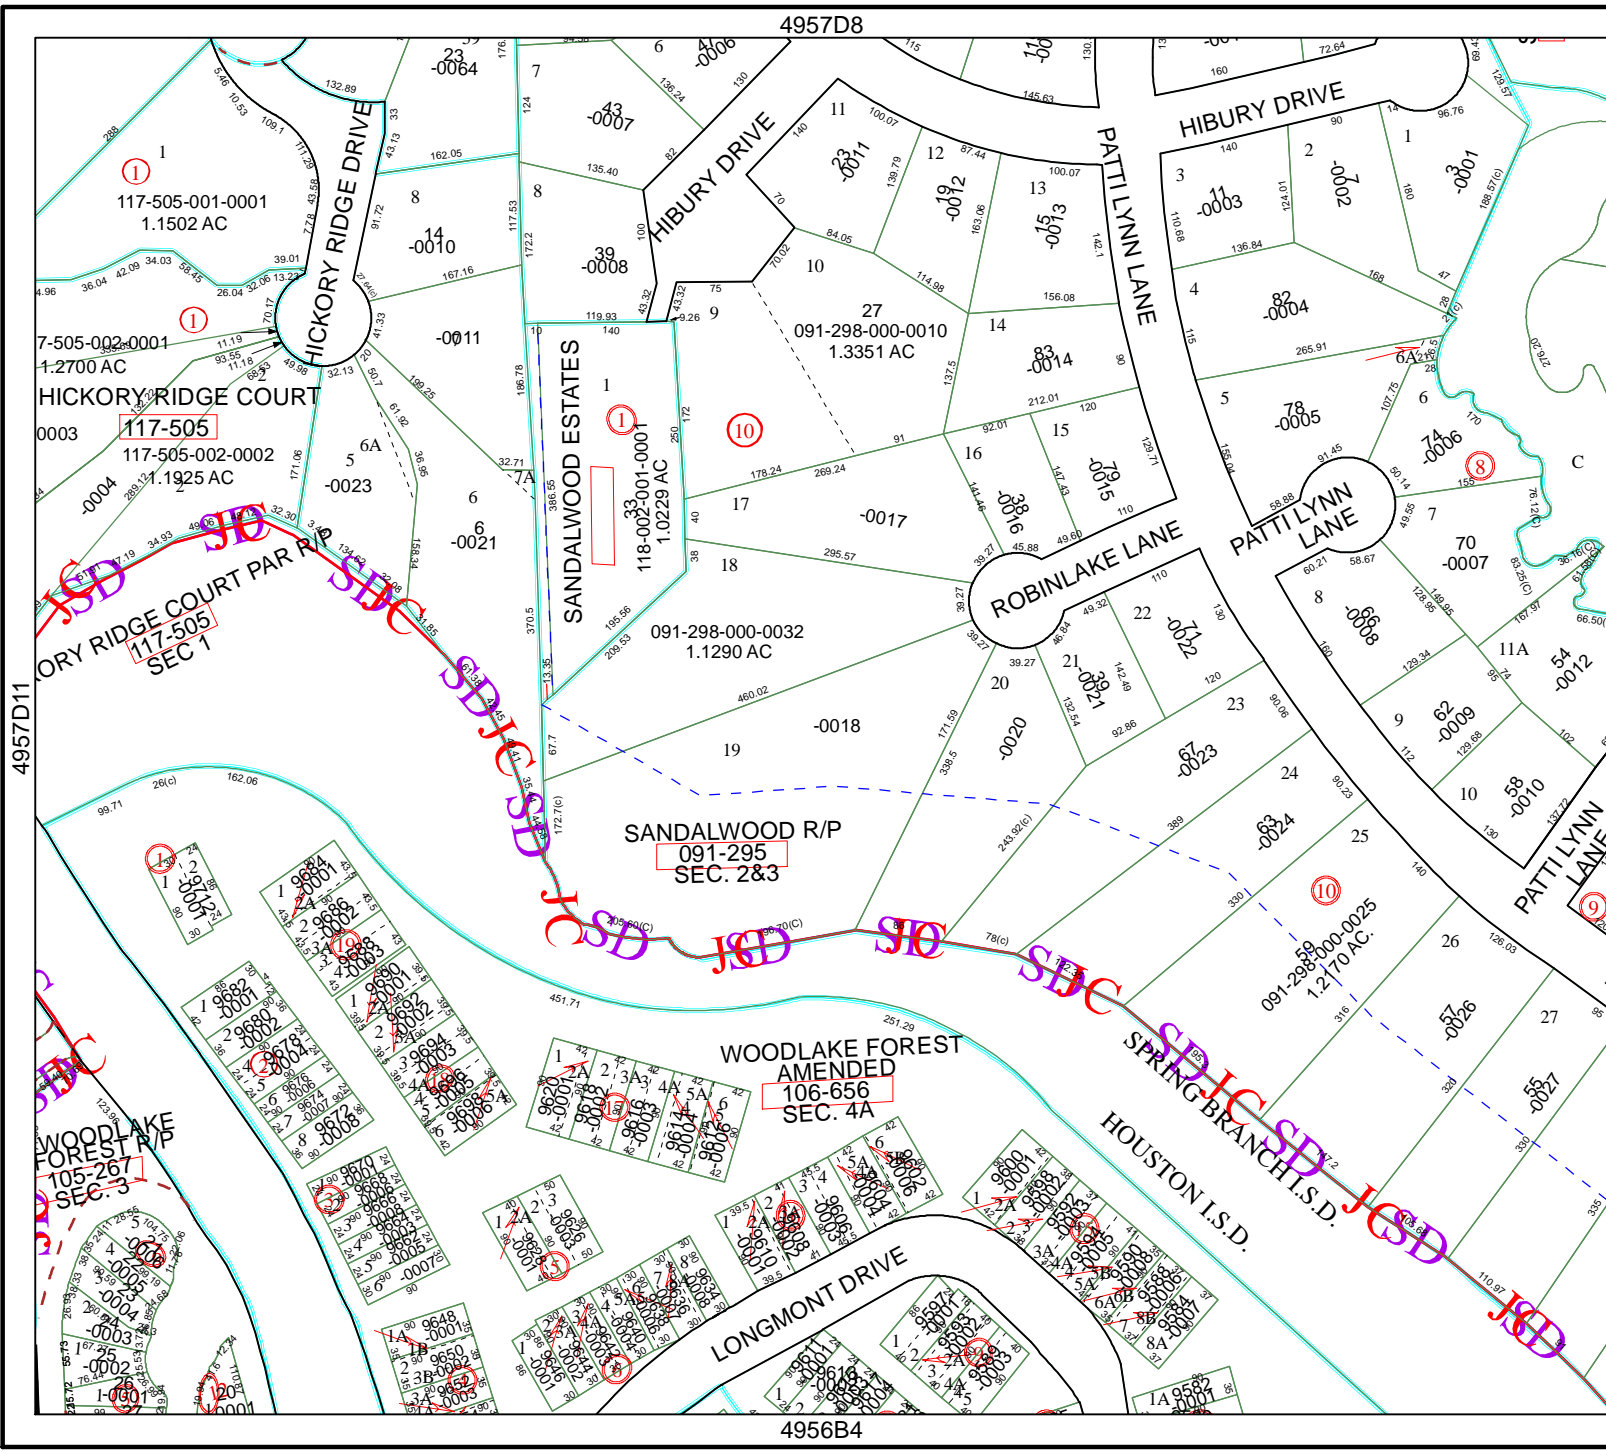

Harris County Appraisal District

0 100 200

PUBLICATION DATE:
1/20/2012

Geospatial or map data maintained by the Harris County Appraisal District is for informational purposes and may not have been prepared for or be suitable for legal, engineering, or surveying purposes. It does not represent an on-the-ground survey and only represents the approximate location of property boundaries.

MAP LOCATION

FACET 4957D

1	2	3	4
5	6	7	8
9	10	11	12

4957D8

4956B4

5057C9

4957D11