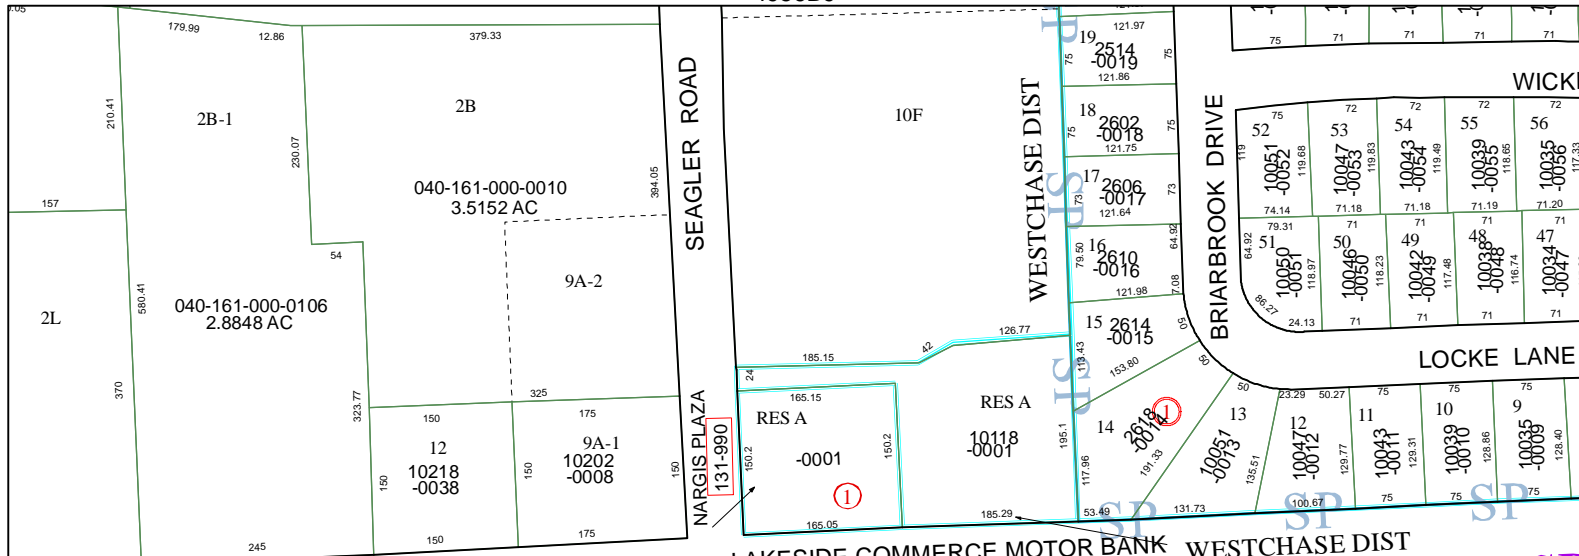

4956B9

SEAGLER ROAD

WESTCHASE DIST

BRIARBROOK DRIVE

WICK

LOCKE LANE

LAKESIDE COMMERCE MOTOR BANK WESTCHASE DIST

4956C4

SD SD SD SD SD SD SD SD SD SD SD SD SD SD SD

SEAGLER ROAD

4956D5

Harris County Appraisal District

PUBLICATION DATE:
1/20/2012

Geospatial or map data maintained by the Harris County Appraisal District is for informational purposes and may not have been prepared for or be suitable for legal, engineering, or surveying purposes. It does not represent an on-the-ground survey and only represents the approximate location of property boundaries.

MAP LOCATION

FACET 4956D

1	2	3	4
5	6	7	8
9	10	11	12