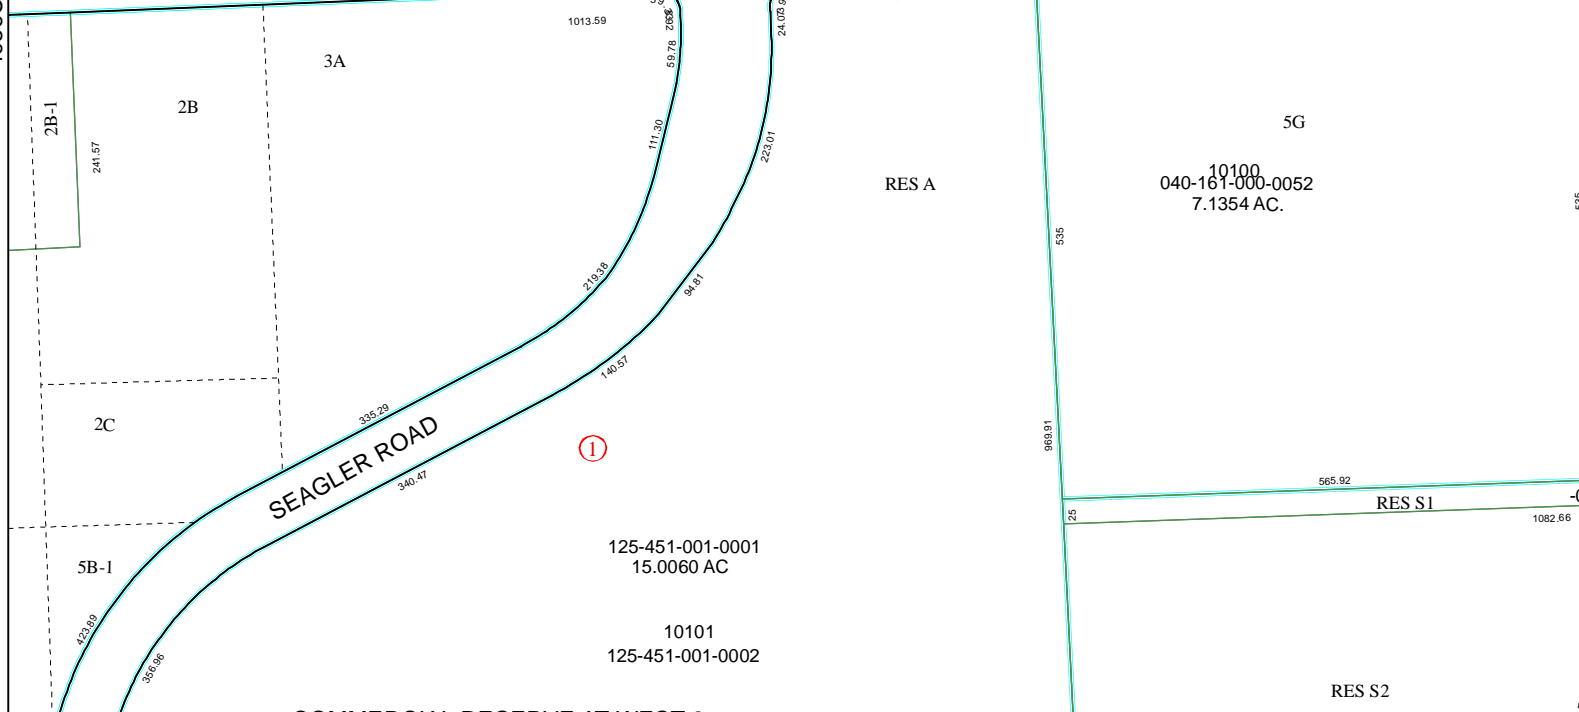

4956B9

SEAGLER ROAD

WESTCHASE DIST

BRIARBROOK DRIVE

WICK

LOCKE LANE

LAKESIDE COMMERCE MOTOR BANK WESTCHASE DIST

4956C4

SD SD SD SD SD SD SD SD SD SD SD SD SD SD SD

SEAGLER ROAD

4956D5

Harris County Appraisal District

PUBLICATION DATE:
1/20/2012

Geospatial or map data maintained by the Harris County Appraisal District is for informational purposes and may not have been prepared for or be suitable for legal, engineering, or surveying purposes. It does not represent an on-the-ground survey and only represents the approximate location of property boundaries.

MAP LOCATION

FACET 4956D

1	2	3	4
5	6	7	8
9	10	11	12