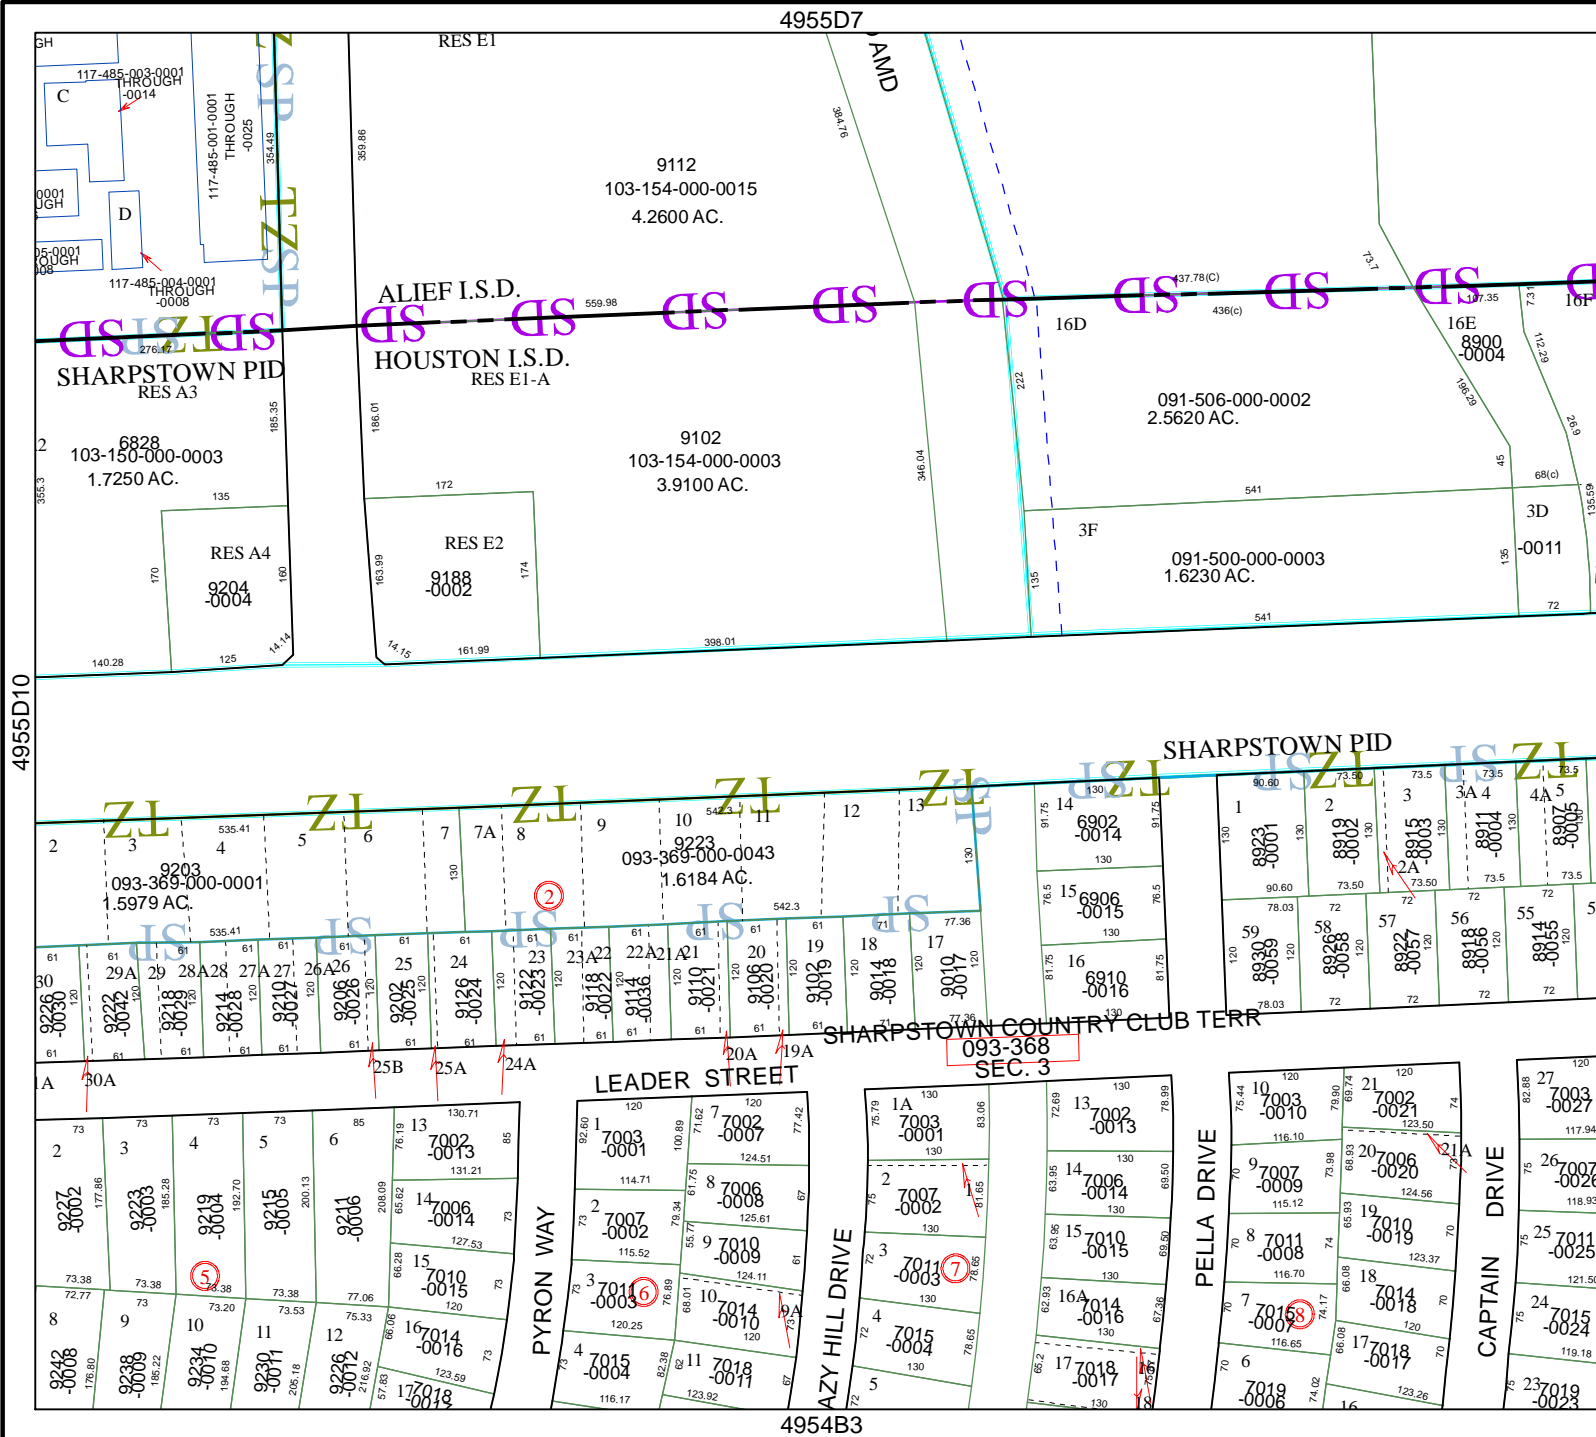

# Harris County Appraisal District

0 100 200  
**PUBLICATION DATE:**  
 1/20/2012

Geospatial or map data maintained by the Harris County Appraisal District is for informational purposes and may not have been prepared for or be suitable for legal, engineering, or surveying purposes. It does not represent an on-the-ground survey and only represents the approximate location of property boundaries.

### MAP LOCATION

# FACET 4955D

1	2	3	4
5	6	7	8
9	10	11	12

4955D10

4955D12

4954B3