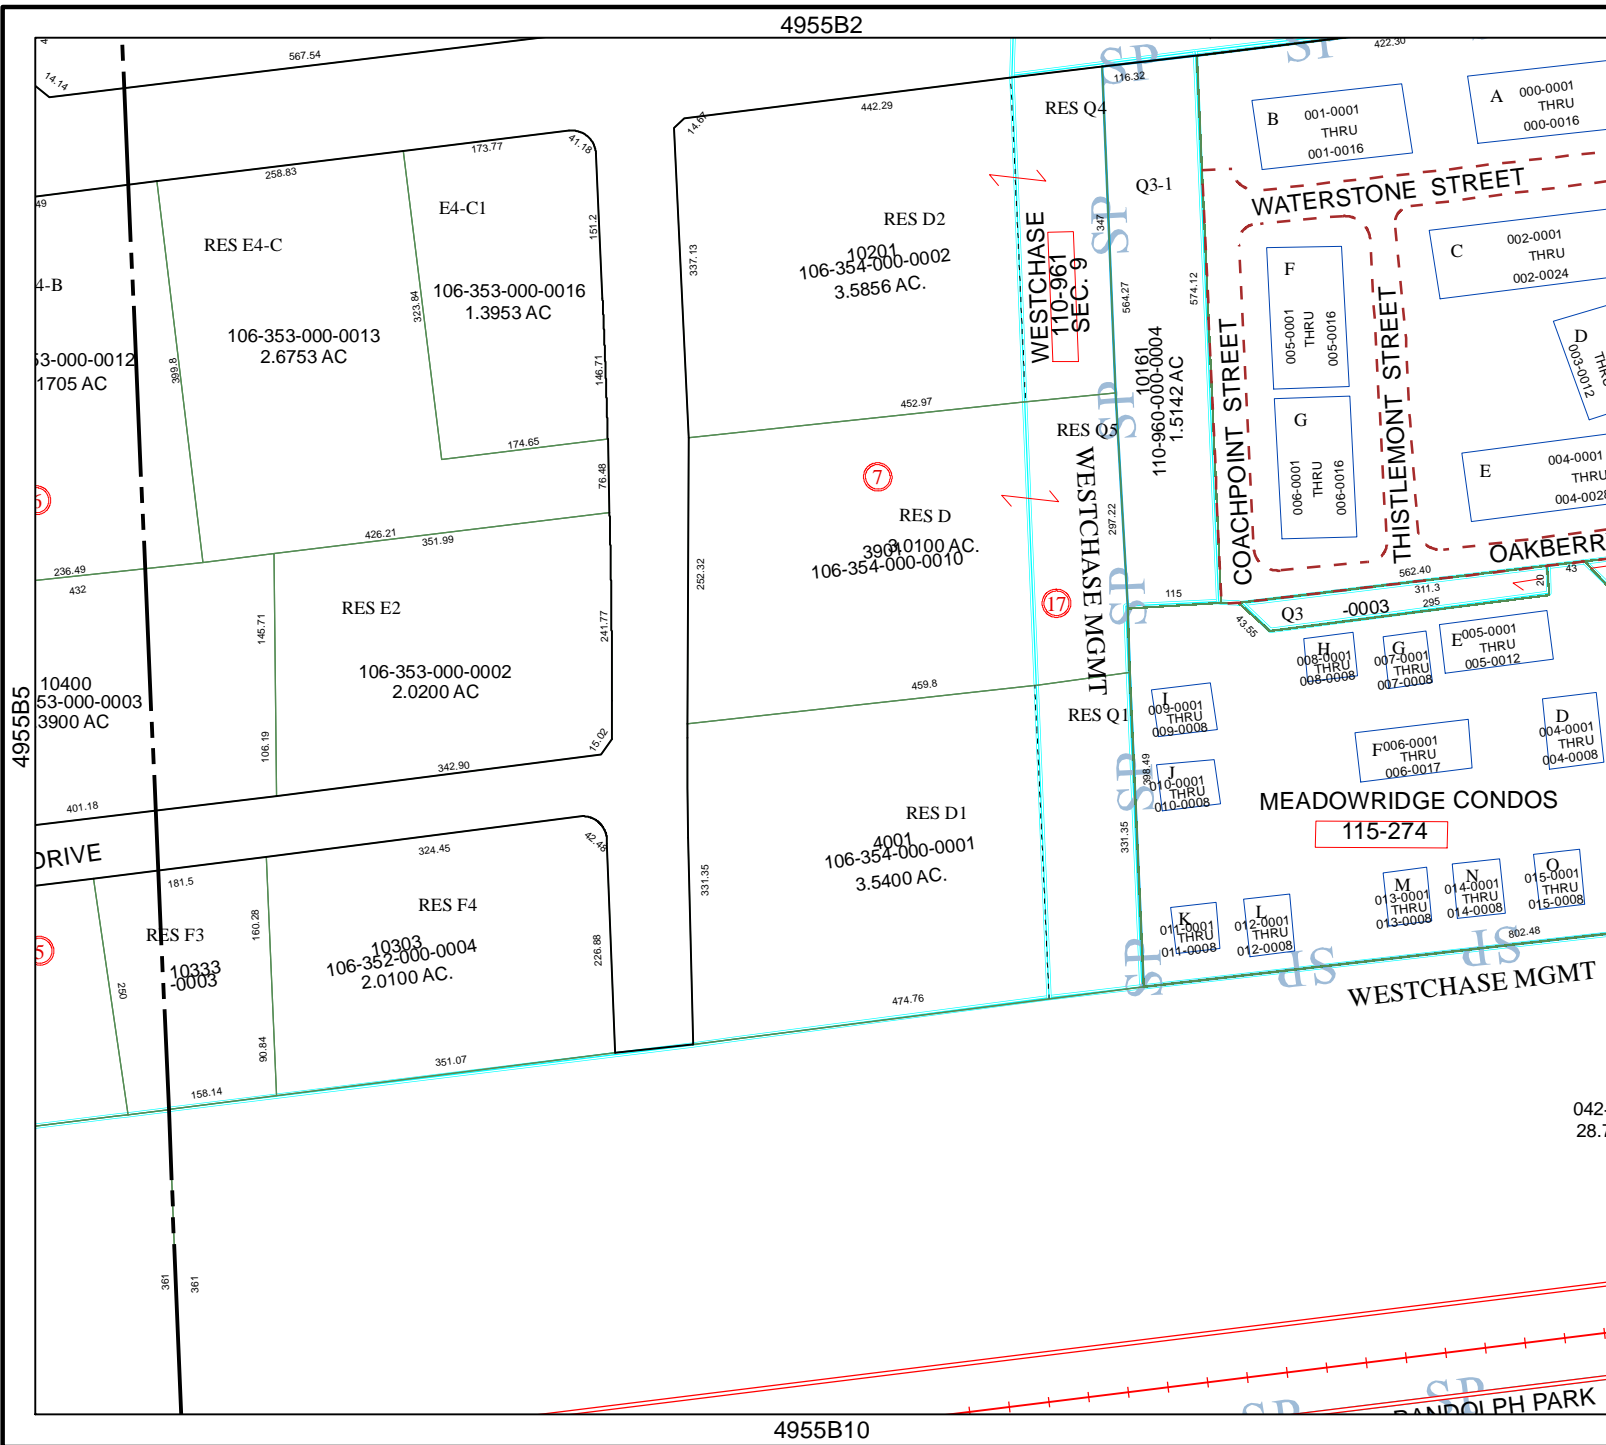

4955B2

Harris County Appraisal District

0 100 200
PUBLICATION DATE:
1/20/2012

Geospatial or map data maintained by the Harris County Appraisal District is for informational purposes and may not have been prepared for or be suitable for legal, engineering, or surveying purposes. It does not represent an on-the-ground survey and only represents the approximate location of property boundaries.

MAP LOCATION

FACET 4955B

1	2	3	4
5	6	7	8
9	10	11	12

4955B10