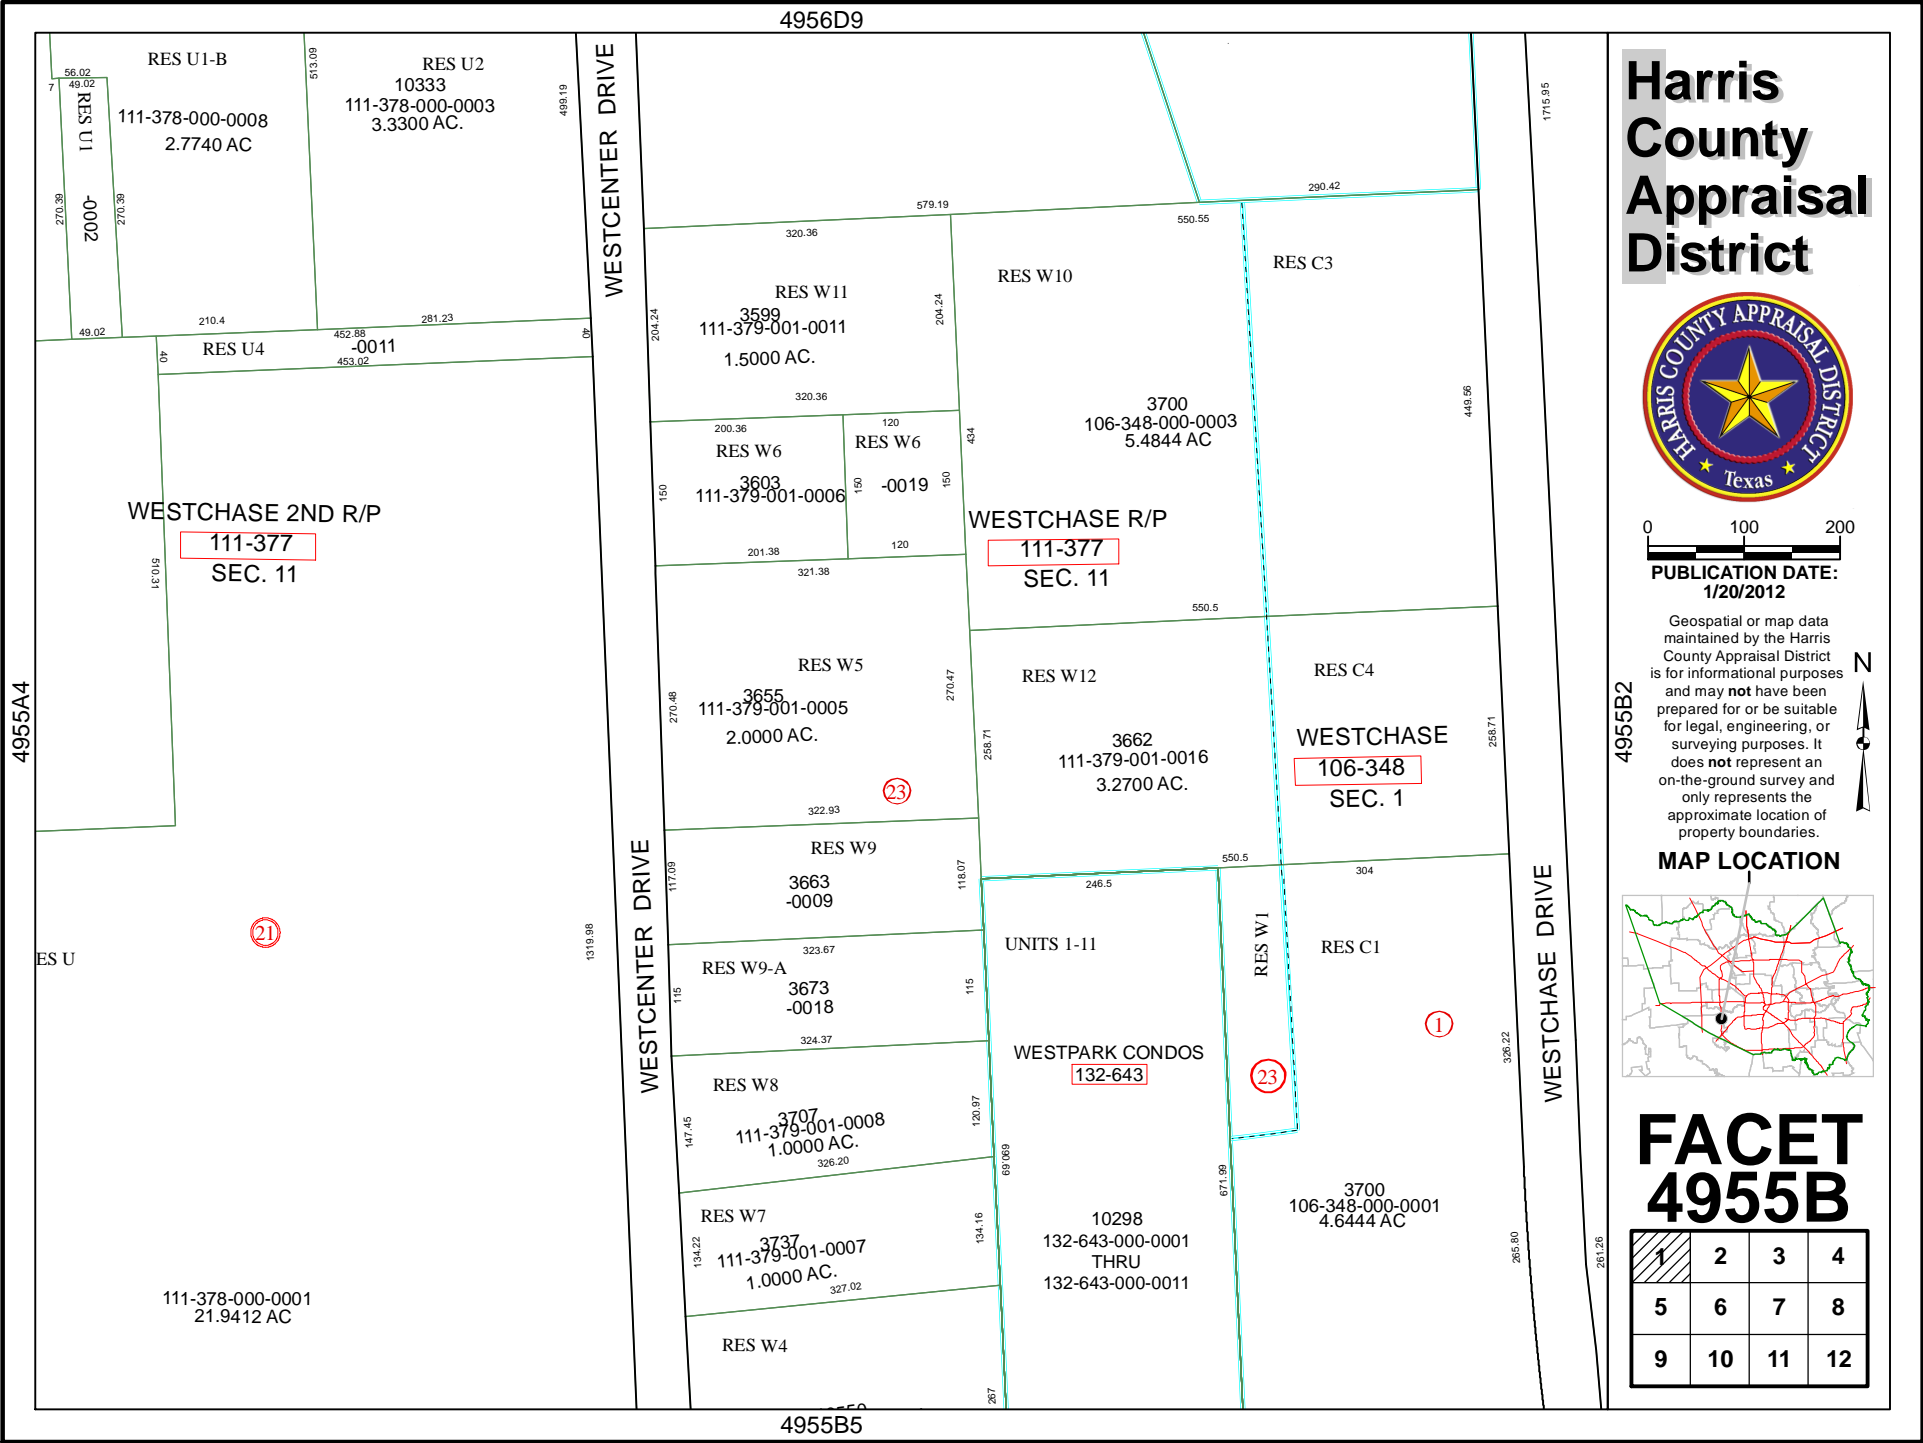

4956D9

4955B5

Harris County Appraisal District

0 100 200
PUBLICATION DATE:
 1/20/2012

Geospatial or map data maintained by the Harris County Appraisal District is for informational purposes and may **not** have been prepared for or be suitable for legal, engineering, or surveying purposes. It does **not** represent an on-the-ground survey and only represents the approximate location of property boundaries.

MAP LOCATION

FACET 4955B

1	2	3	4
5	6	7	8
9	10	11	12