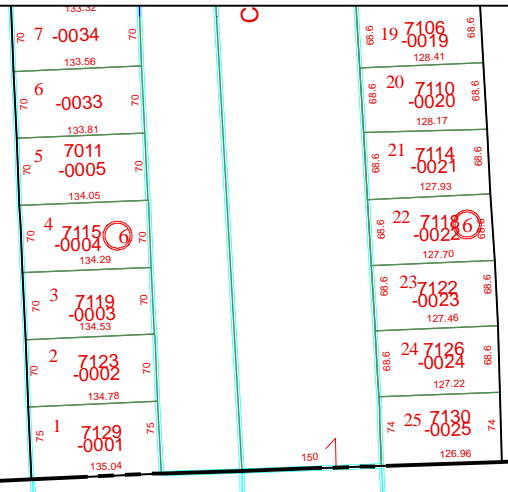

Harris County Appraisal District

0 100 200

PUBLICATION DATE:
1/20/2012

Geospatial or map data maintained by the Harris County Appraisal District is for informational purposes and may not be suitable for legal, engineering, or surveying purposes. It does not represent an on-the-ground survey and only represents the approximate location of property boundaries.

MAP LOCATION

FACET 4954B

1	2	3	4
5	6	7	8
9	10	11	12

4955D12

4954B8

4954B3

5054A1

WESTMORELAND FARMS
052-016
SEC. 3