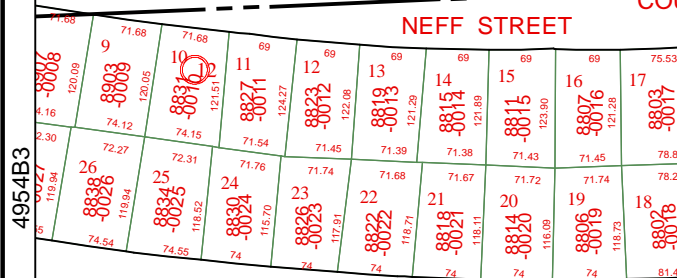

Harris County Appraisal District

0 100 200

PUBLICATION DATE:
1/20/2012

Geospatial or map data maintained by the Harris County Appraisal District is for informational purposes and may not be suitable for legal, engineering, or surveying purposes. It does not represent an on-the-ground survey and only represents the approximate location of property boundaries.

MAP LOCATION

FACET 4954B

1	2	3	4
5	6	7	8
9	10	11	12

4955D12

4954B8

4954B3

5054A1

WESTMORELAND FARMS
052-016
SEC. 3