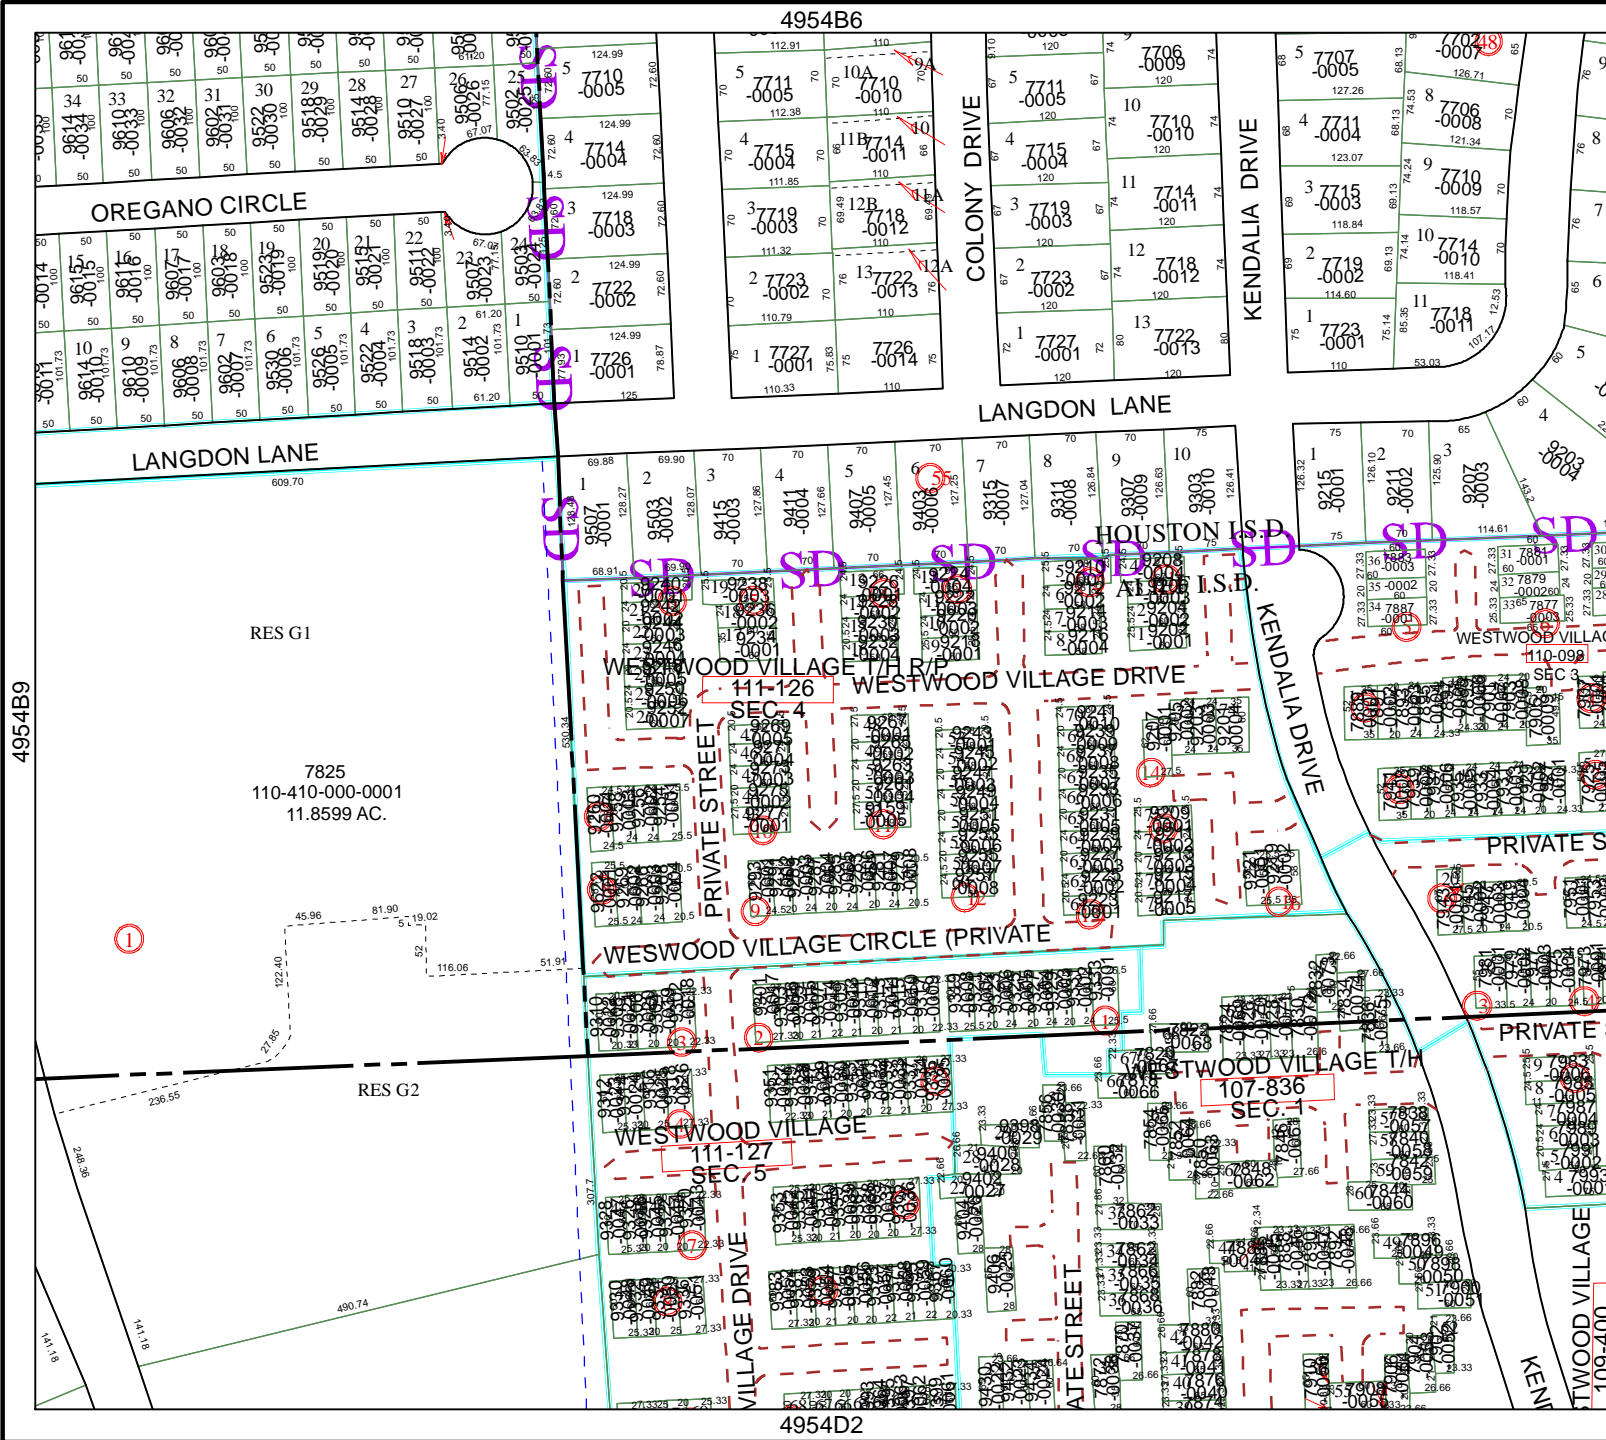

# Harris County Appraisal District

0 100 200

PUBLICATION DATE:  
1/20/2012

Geospatial or map data maintained by the Harris County Appraisal District is for informational purposes and may not have been prepared for or be suitable for legal, engineering, or surveying purposes. It does not represent an on-the-ground survey and only represents the approximate location of property boundaries.

MAP LOCATION

## FACET 4954B

1	2	3	4
5	6	7	8
9	10	11	12

4954B9

4954B6

4954D2

4954B11