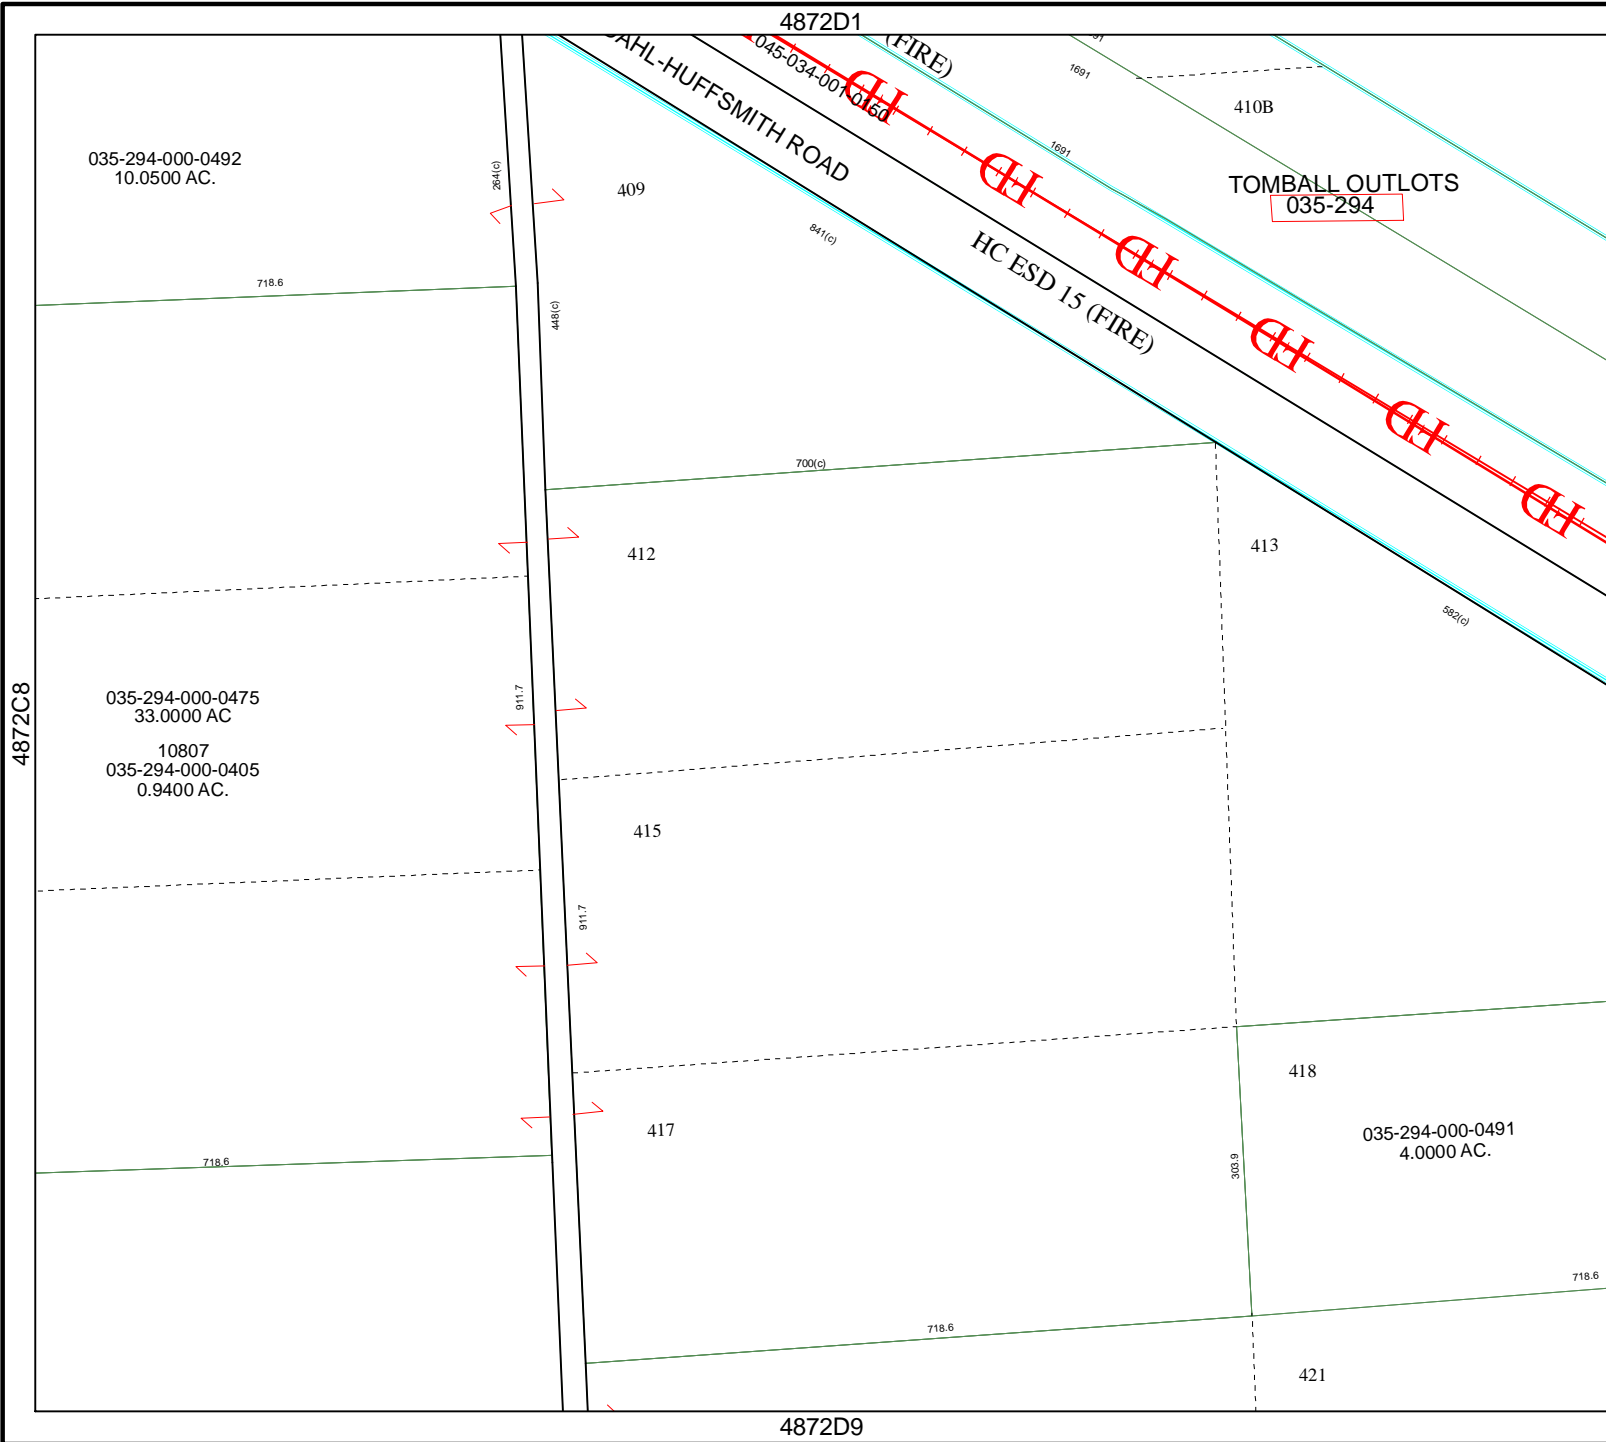

Harris County Appraisal District

0 100 200

PUBLICATION DATE:
8/15/2011

Geospatial or map data maintained by the Harris County Appraisal District is for informational purposes and may **not** have been prepared for or be suitable for legal, engineering, or surveying purposes. It does **not** represent an on-the-ground survey and only represents the approximate location of property boundaries.

MAP LOCATION

FACET 4872D

1	2	3	4
5	6	7	8
9	10	11	12

4872D9