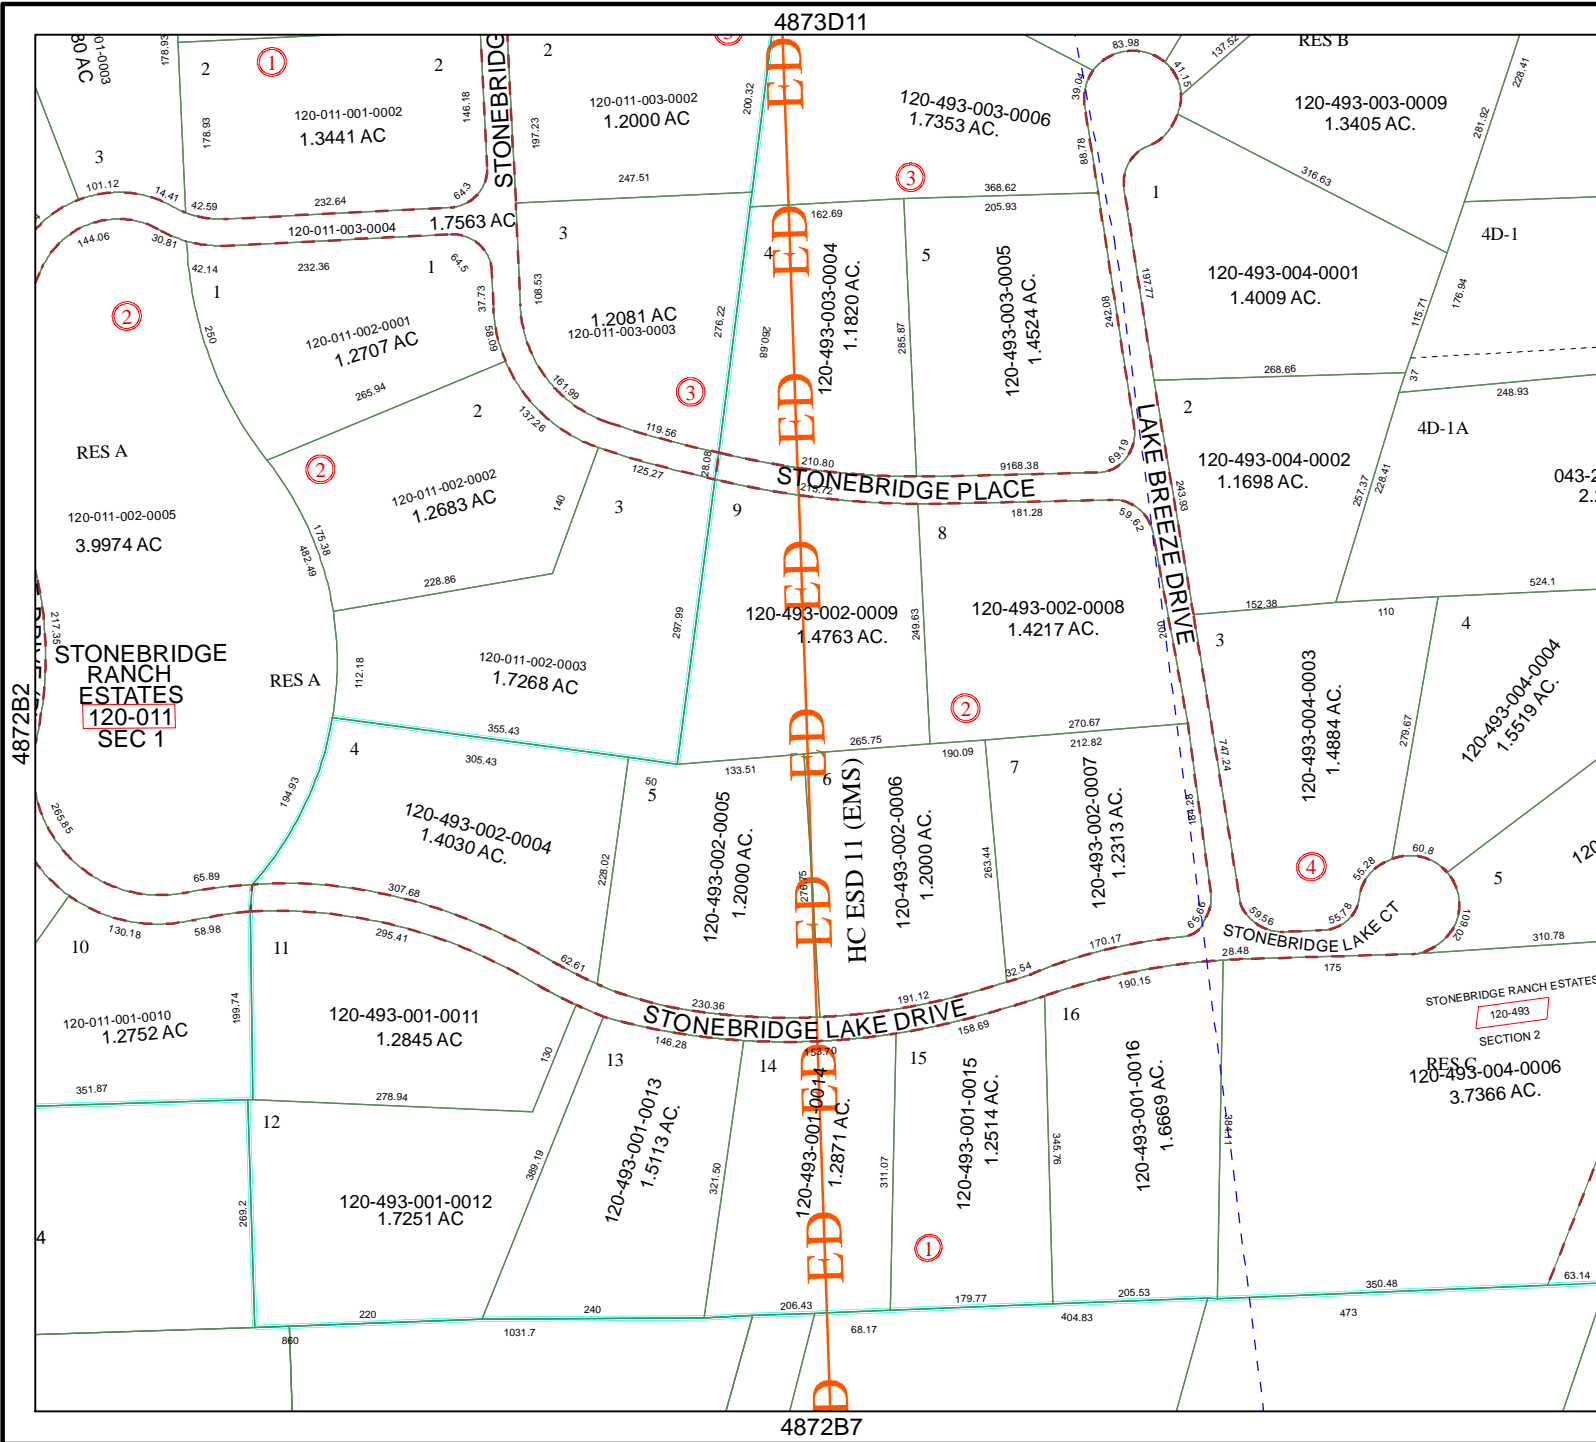

Harris County Appraisal District

0 100 200
PUBLICATION DATE:
 11/18/2011

Geospatial or map data maintained by the Harris County Appraisal District is for informational purposes and may not have been prepared for or be suitable for legal, engineering, or surveying purposes. It does not represent an on-the-ground survey and only represents the approximate location of property boundaries.

MAP LOCATION

FACET 4872B

1	2	3	4
5	6	7	8
9	10	11	12

4873D11

4872B7

4872B2

4872B4