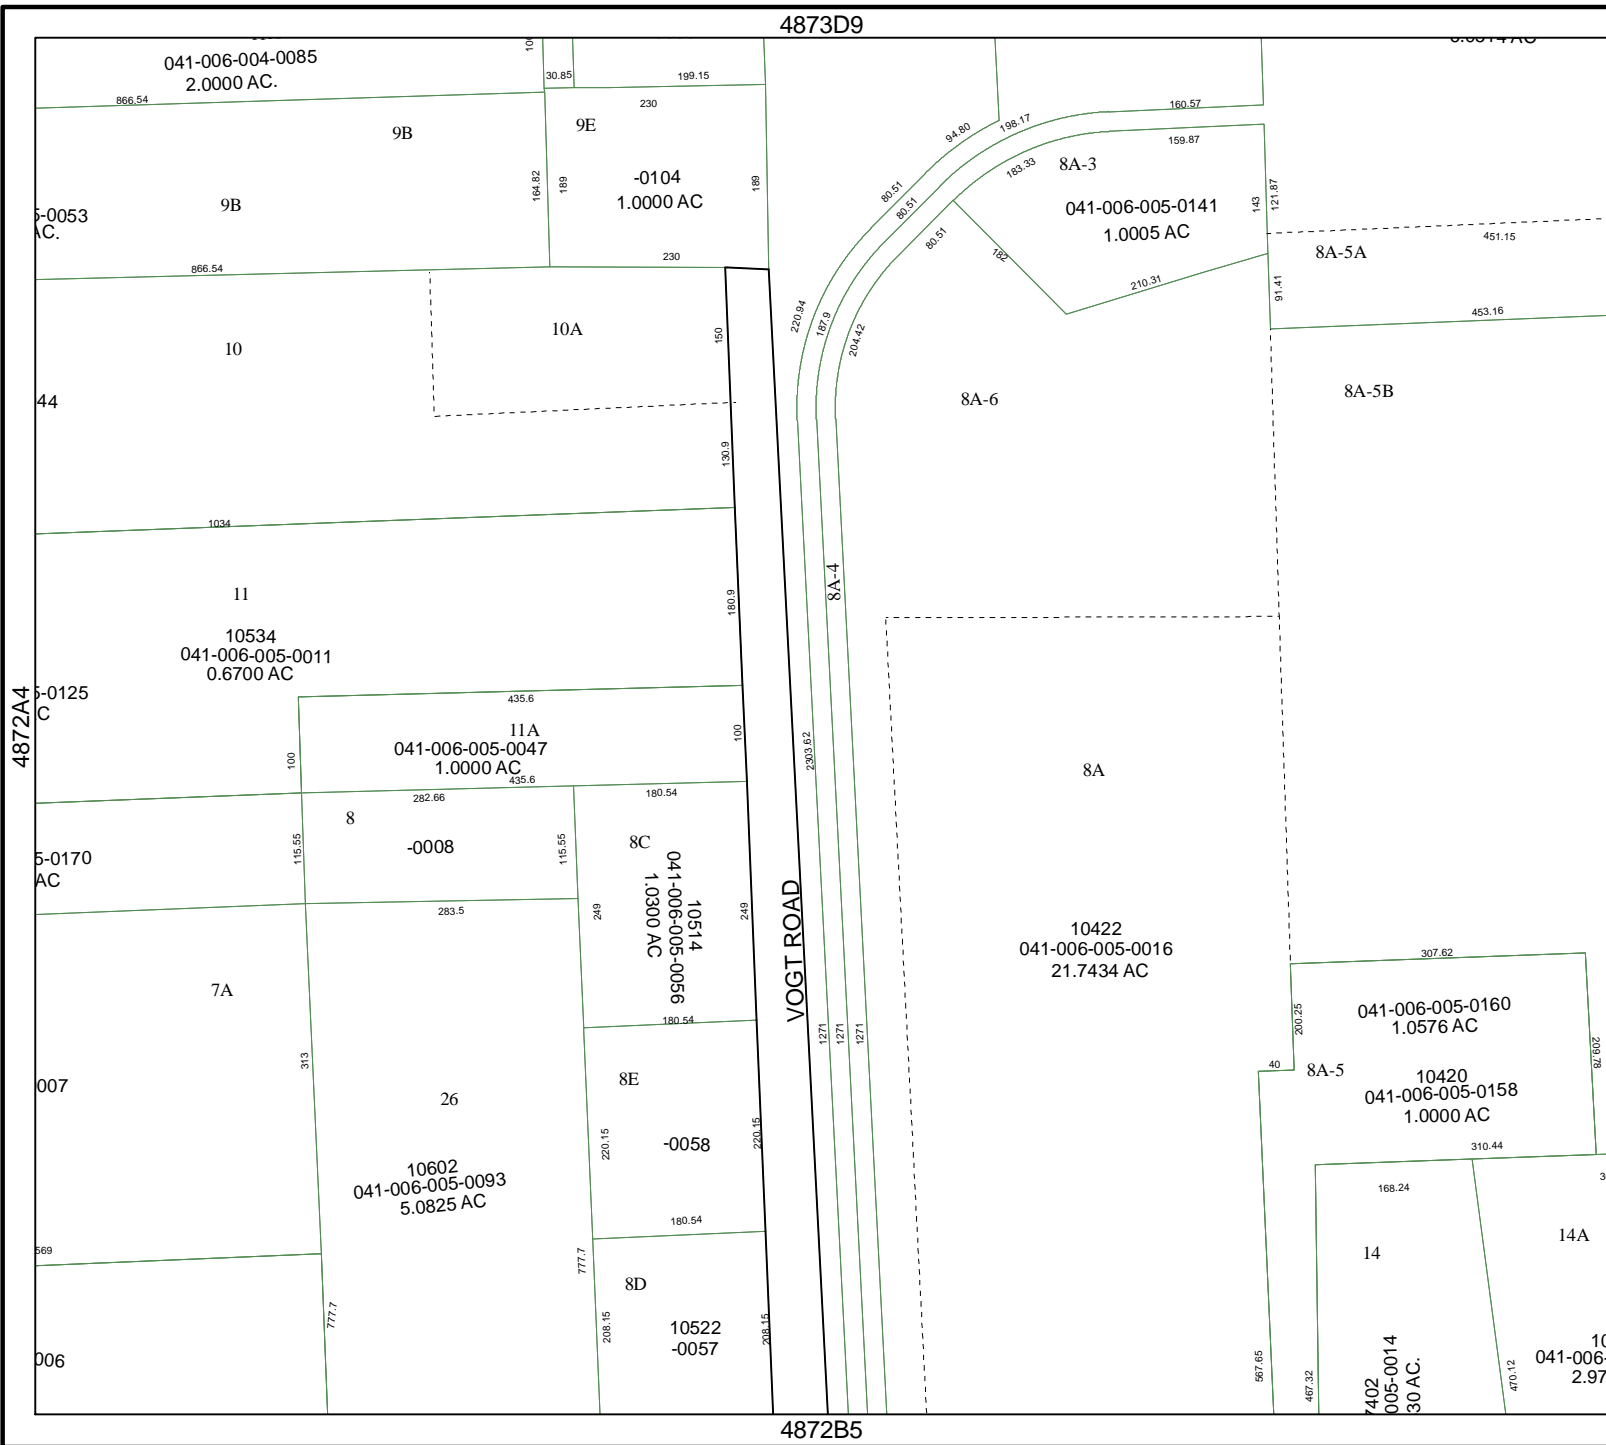

4873D9

4872B5

# Harris County Appraisal District

0 100 200  
 PUBLICATION DATE:  
 8/15/2011

Geospatial or map data maintained by the Harris County Appraisal District is for informational purposes and may **not** have been prepared for or be suitable for legal, engineering, or surveying purposes. It does **not** represent an on-the-ground survey and only represents the approximate location of property boundaries.

## MAP LOCATION

# FACET 4872B

1	2	3	4
5	6	7	8
9	10	11	12