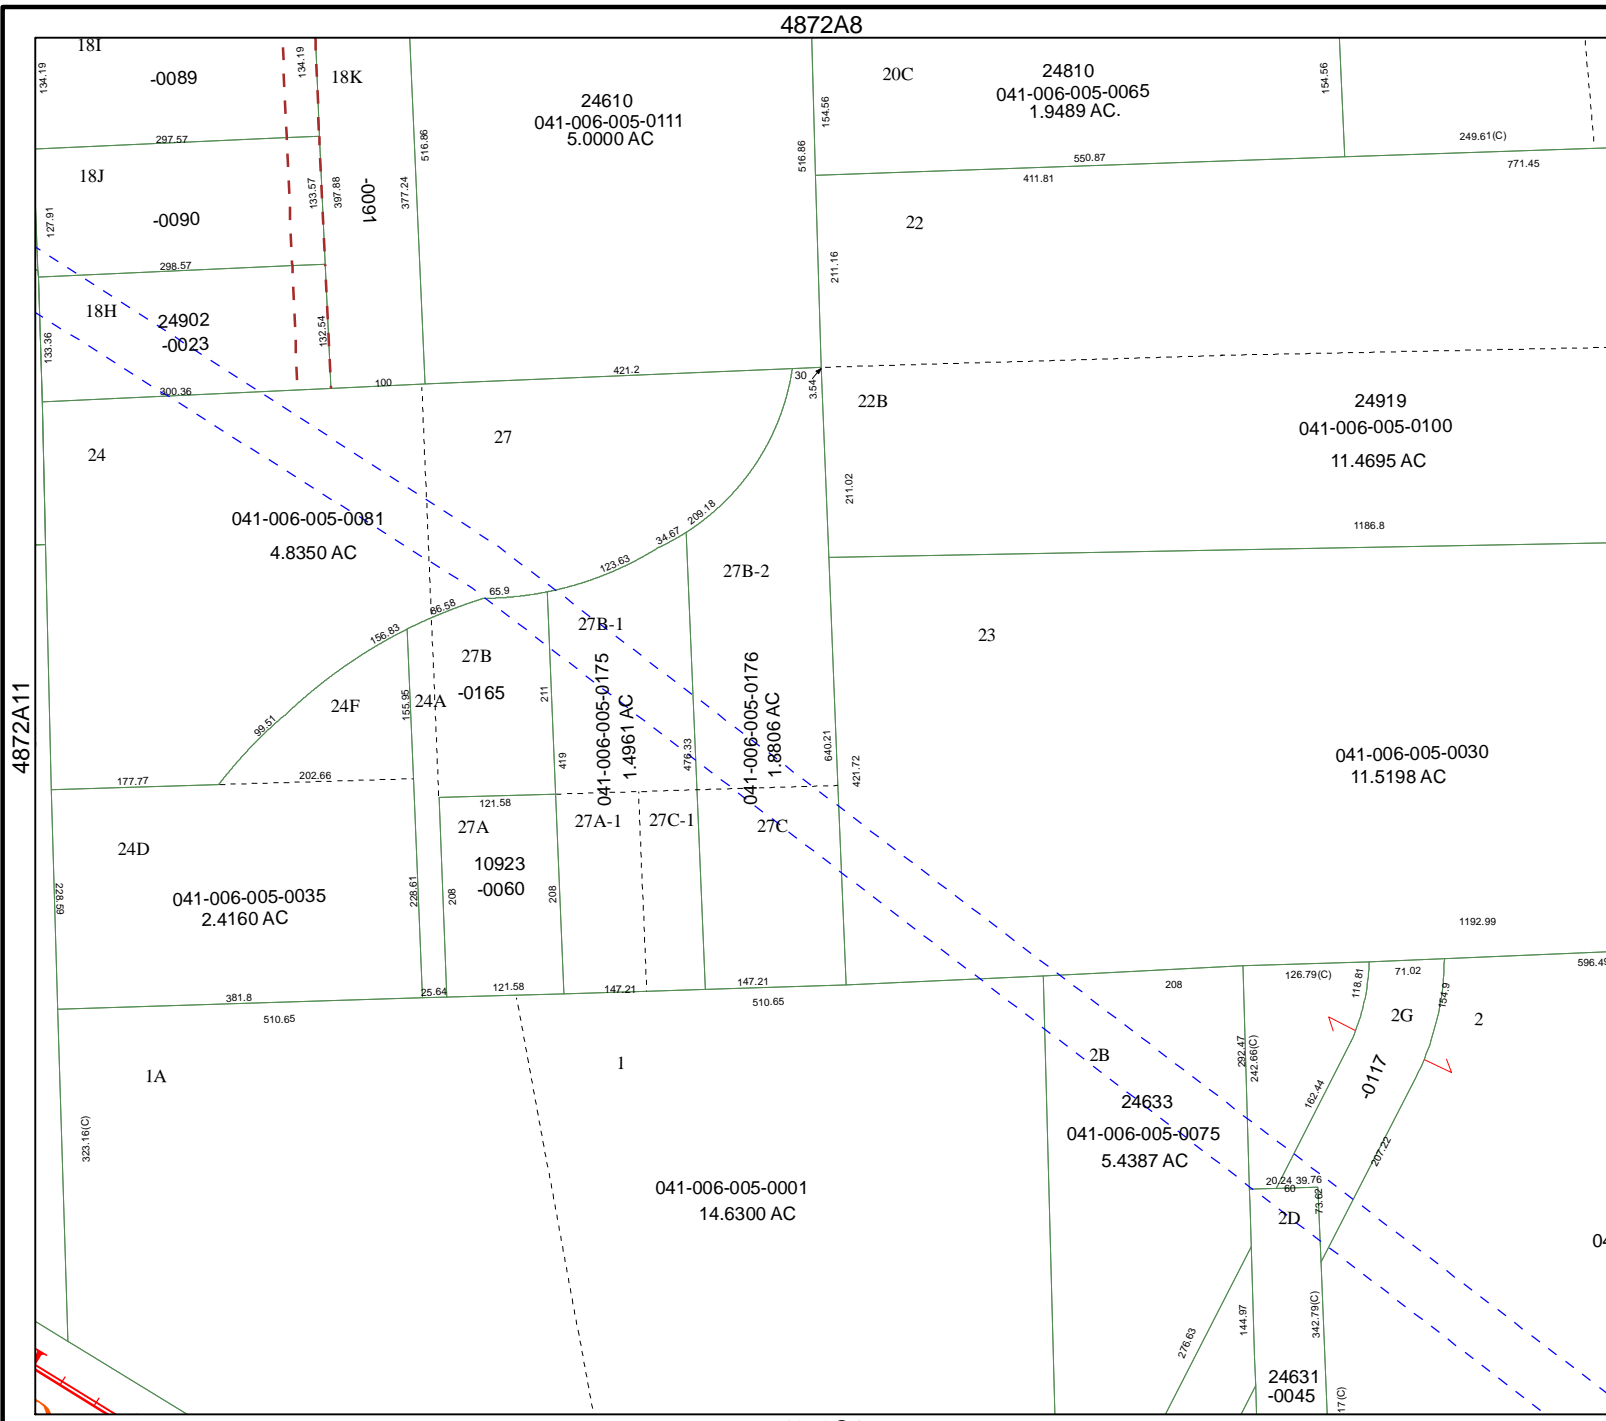

4872A8

4872A11

4872C4

Harris County Appraisal District

PUBLICATION DATE:
8/12/2011

Geospatial or map data maintained by the Harris County Appraisal District is for informational purposes and may not have been prepared for or be suitable for legal, engineering, or surveying purposes. It does not represent an on-the-ground survey and only represents the approximate location of property boundaries.

MAP LOCATION

FACET 4872A

1	2	3	4
5	6	7	8
9	10	11	12

4872B9

04