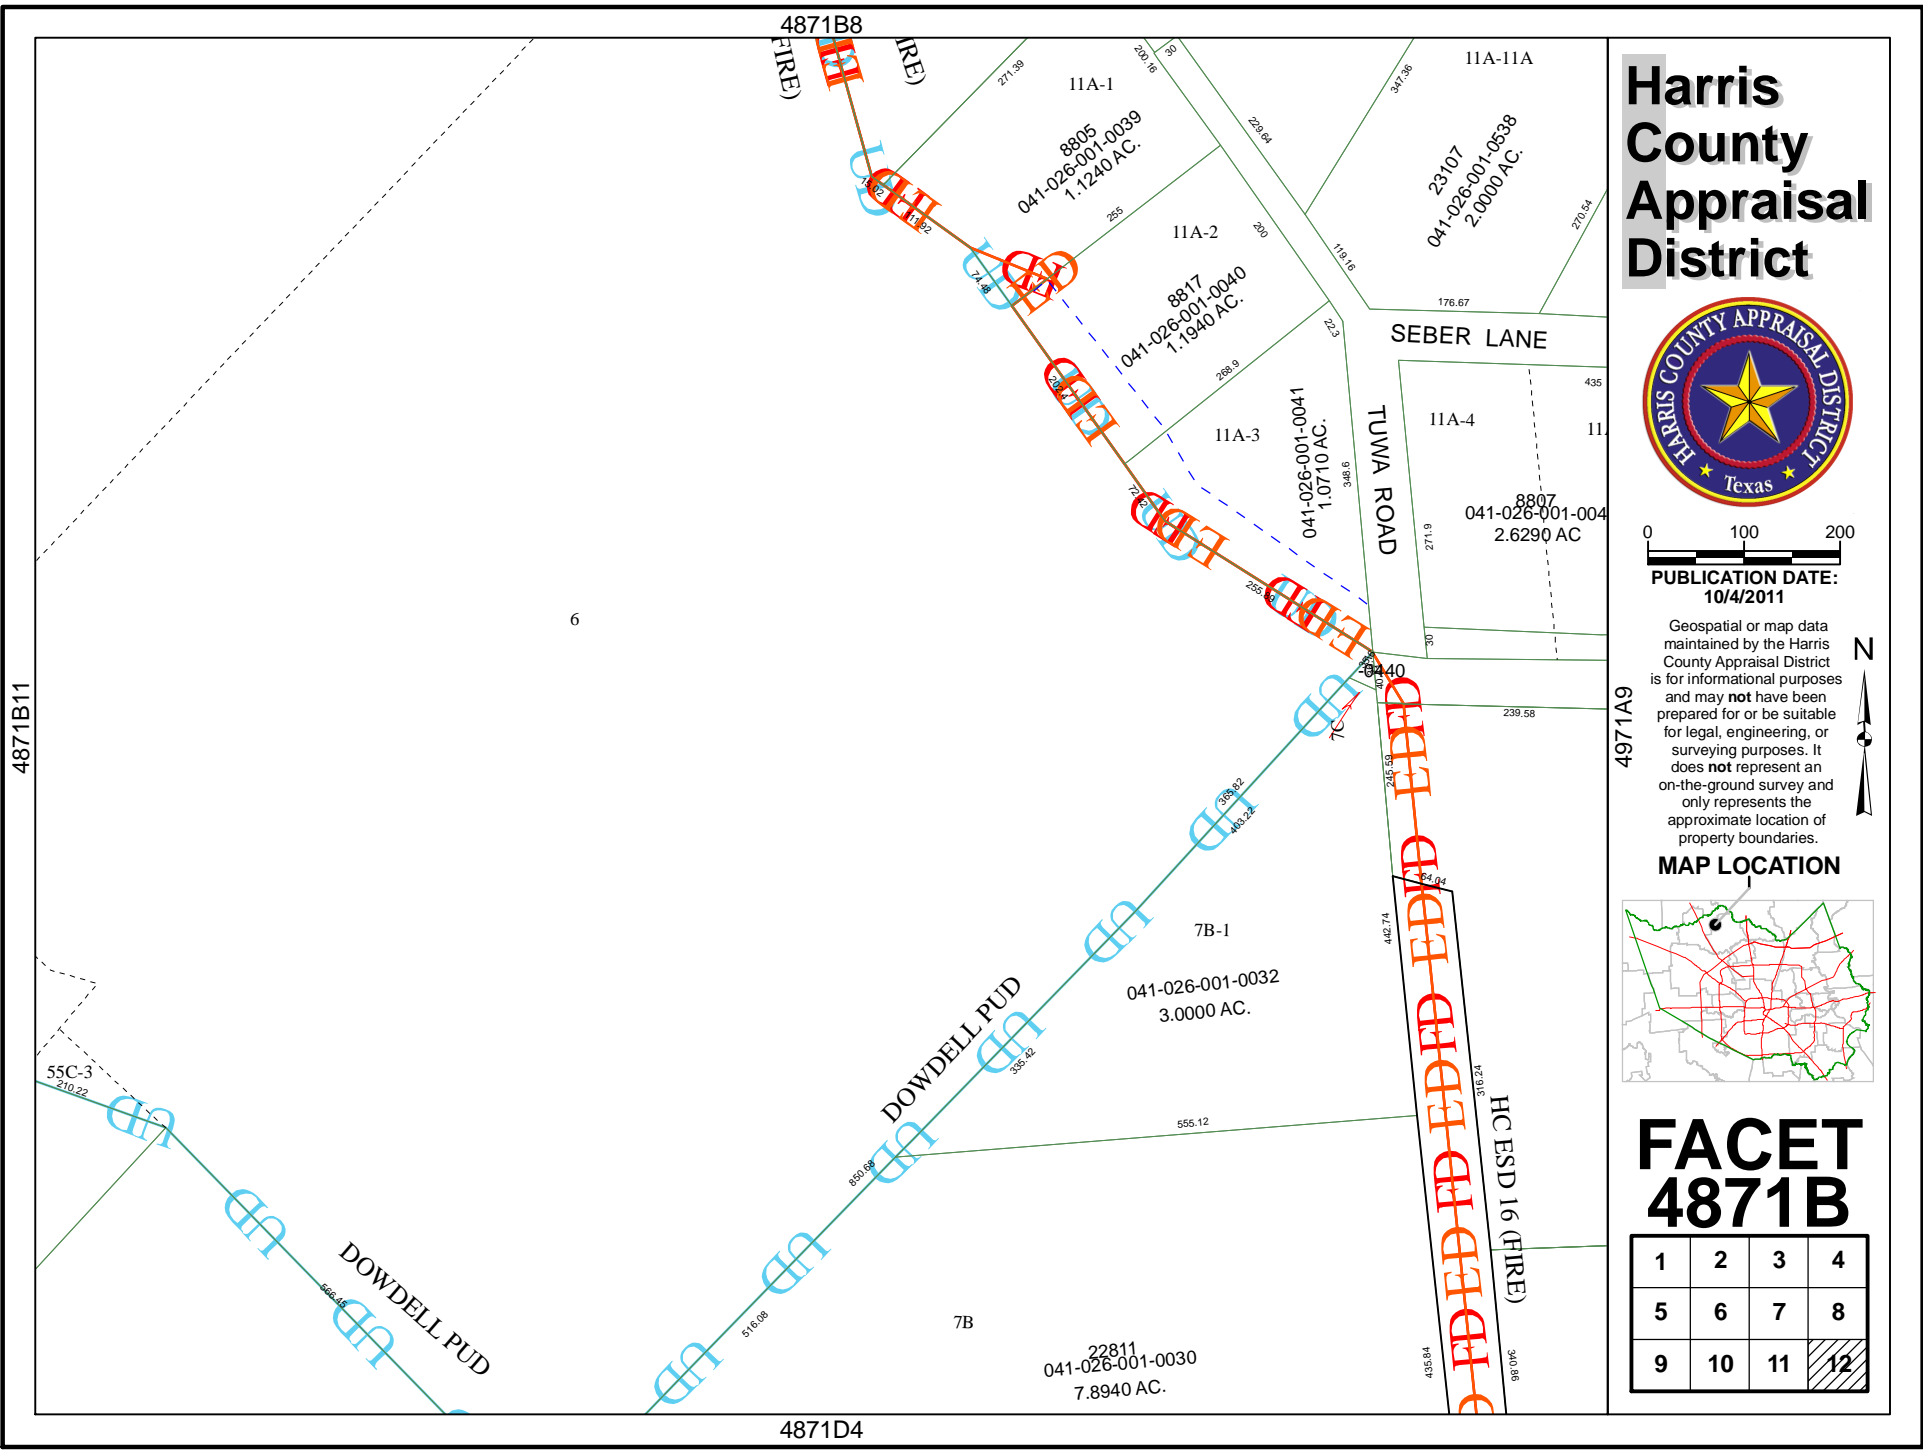

4871B11

Harris County Appraisal District

0 100 200
PUBLICATION DATE:
 10/4/2011

Geospatial or map data maintained by the Harris County Appraisal District is for informational purposes and may not have been prepared for or be suitable for legal, engineering, or surveying purposes. It does not represent an on-the-ground survey and only represents the approximate location of property boundaries.

MAP LOCATION

FACET 4871B

1	2	3	4
5	6	7	8
9	10	11	12