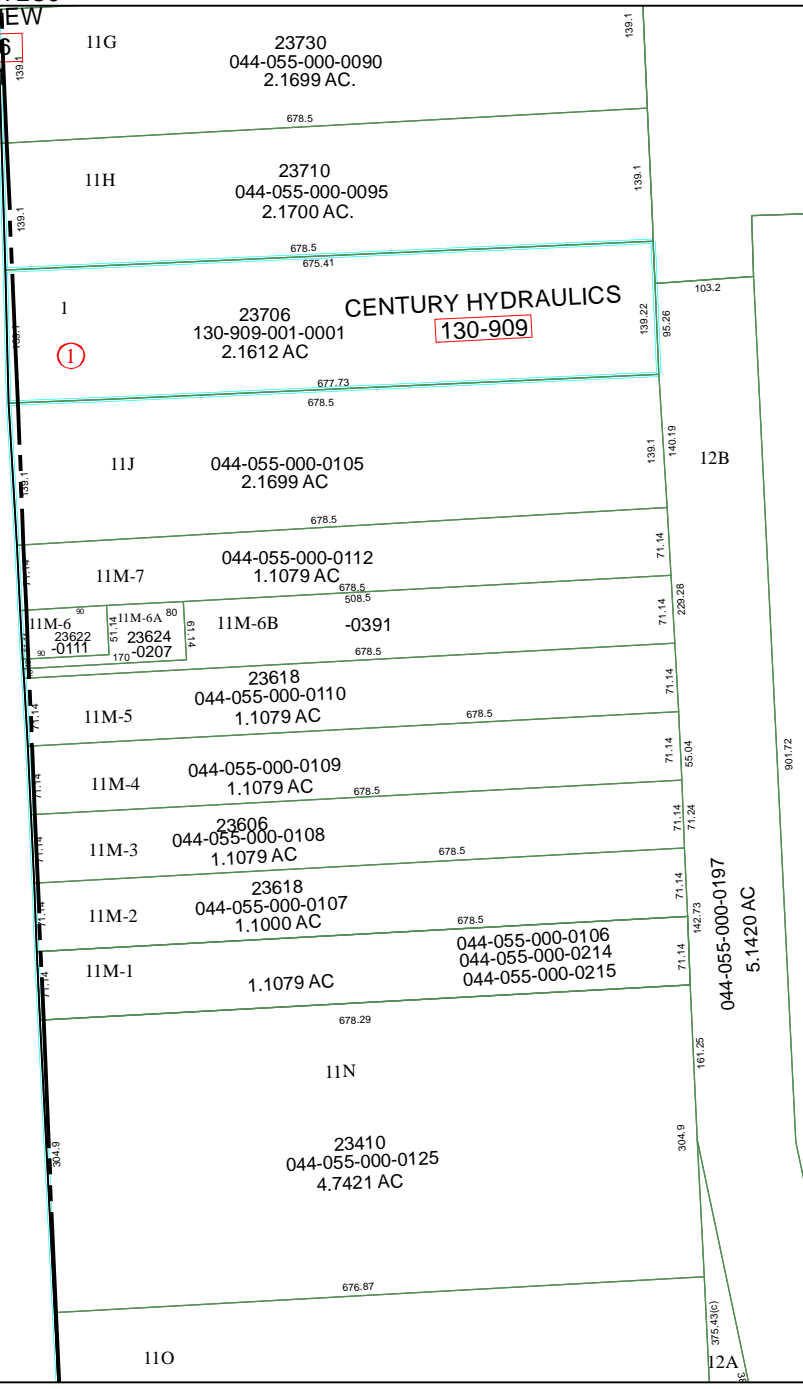

4872C9

CRESTVIEW

111-016

SEC.

Harris County Appraisal District

PUBLICATION DATE:
11/9/2011

Geospatial or map data maintained by the Harris County Appraisal District is for informational purposes and may not have been prepared for or be suitable for legal, engineering, or surveying purposes. It does not represent an on-the-ground survey and only represents the approximate location of property boundaries.

MAP LOCATION

FACET 4871A

1	2	3	4
5	6	7	8
9	10	11	12

4871A5